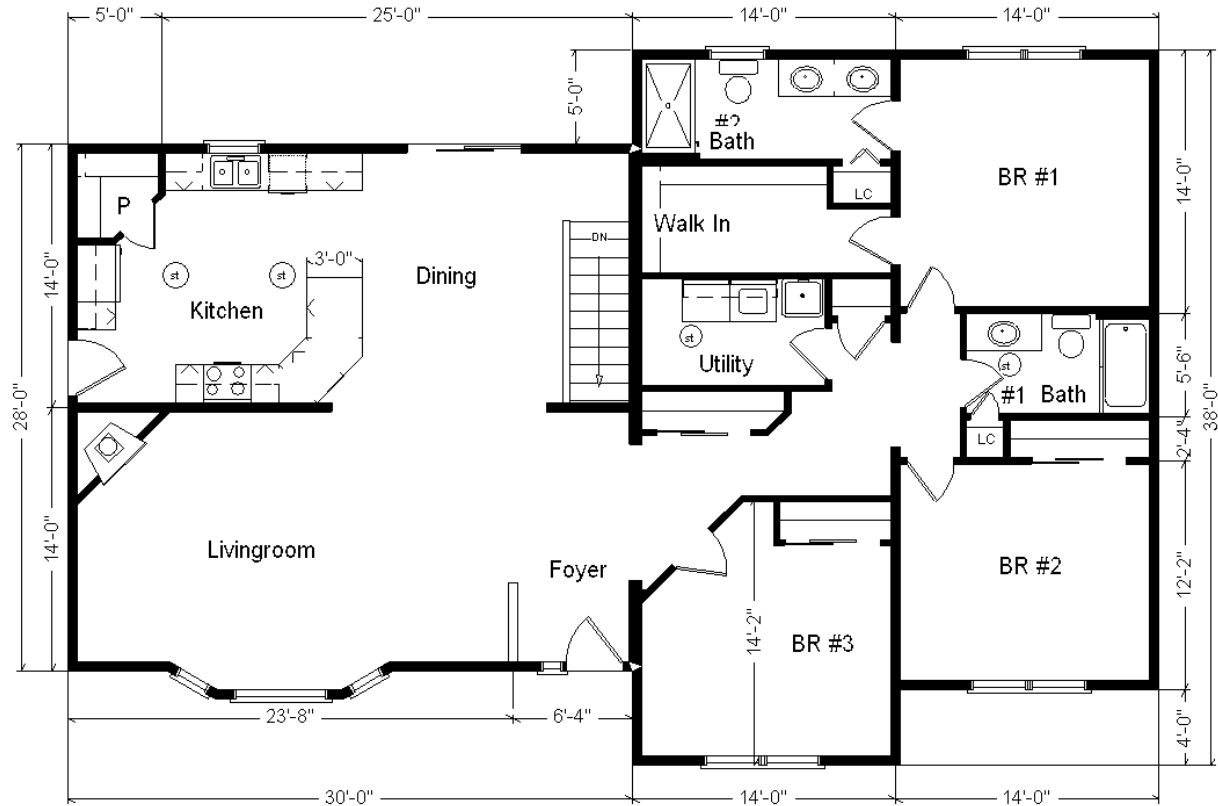

# Design Homes, Inc.

Former Display Now In PdC, WI  
 (#9546 -9-4)

**28x66 4 Sec. Ranch**  
**1,848 sq. ft.**

**\$29,873 OFF**  
**Original Price!**  
 Display Homes are sold "AS IS"

Price includes Delivery in Zone 1, Crane Work, All Blueprints, R20 Exterior Walls, REAL Plywood Floors, Kohler Plumbing, 200 Amp Service And Tax!!  
Delivery Surcharges will apply to Zones 2 and 3.

Jan. 2017  
 Web

**Color Information**  
 Sav. Wicker 6" Clapboard Siding, White Trim, Driftwood Shingles, Brown Shutters, Bisque Baths, 91082 Vinyls, Acrylic Kit. Sink, Cherry Oak Trim & Doors, SS DW & Rangehood, Seneca Ridge Cherry Arch Cabinets, Stonedust Carpet, #158 Tile-look Laminate in Kit, Din & Foyer, White Visions Dbl-hung Windows, G01 Desert Sand Countertop, Black FP Front