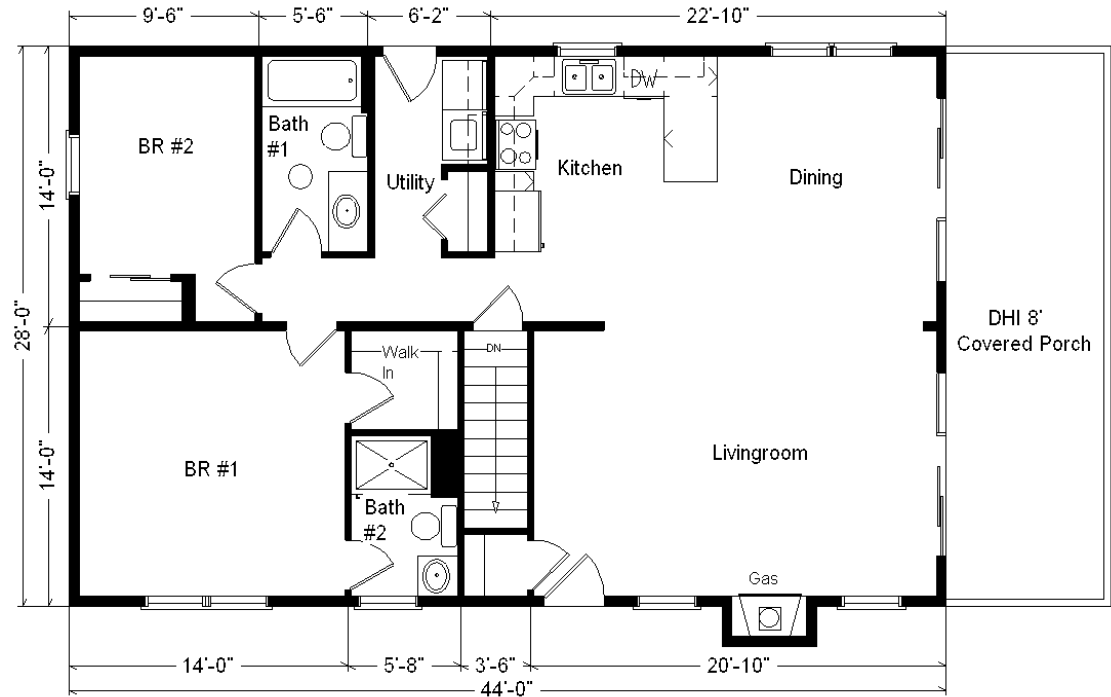

28x44 Fr. Porch
Ranch
1,232 sq. ft.

Design Homes, Inc.

Former Display Now In PdC, WI
(#9694 -0-6)

Base Price:	\$93,859.00
This Home Displays The Following Options:	
Outside Chimney Chase	1,350.00
8' x 28' Porch	12,546.00
6/12 Roof Slope	2,496.00
Mastic Vinyl Siding (disc.)	4,133.00
Shake Siding on Front Gable	348.00
Carpet Upgrade (Gorham)	567.00
Gas Fireplace	5,600.00
Vaulted Ceilings (LR, DR, Kitchen)	1,288.00
Spring Valley Natural Cabs.	1,310.00
Lazy Susan	320.00
Laundry Area w/SV Cabinets	850.00
Extra 3/4 Bath	2,450.00
Shower Doors	285.00
Tri-door Oak Med. Cabinet (Bath #2)	130.00
Vanity Drawer Base (Bath #1)	132.00
Whirlpool Dishwasher (DU850)	504.00
Suntube (Bath #1)	560.00
Visions Double-hung Windows	853.00
2-9' Vision Fr. Sliding Patio Doors	3,408.00
Painted Exterior Doors (x2)	272.00
Energy Star Ready	375.00

Total With Options Shown: \$133,636.00

**Buy Display Model For:
\$114,927.00!
(discounted 18,709.00!)**

Color Information
Woodland Green Siding,
Savanah Wicker Shake on
Front Gable, Almond Trim,
Driftwood Shingles, No
Shutters, Bisque Baths, Camel
Carpet, SS Sink, 91090 Vinyl,
Tan Visions Dbl-hung
Windows, Bisque Dishwasher
& Rangehood, Sage Coral
Countertop, White FP Front,
Almond Ext. Doors, Nat. Oak
Trim and Doors