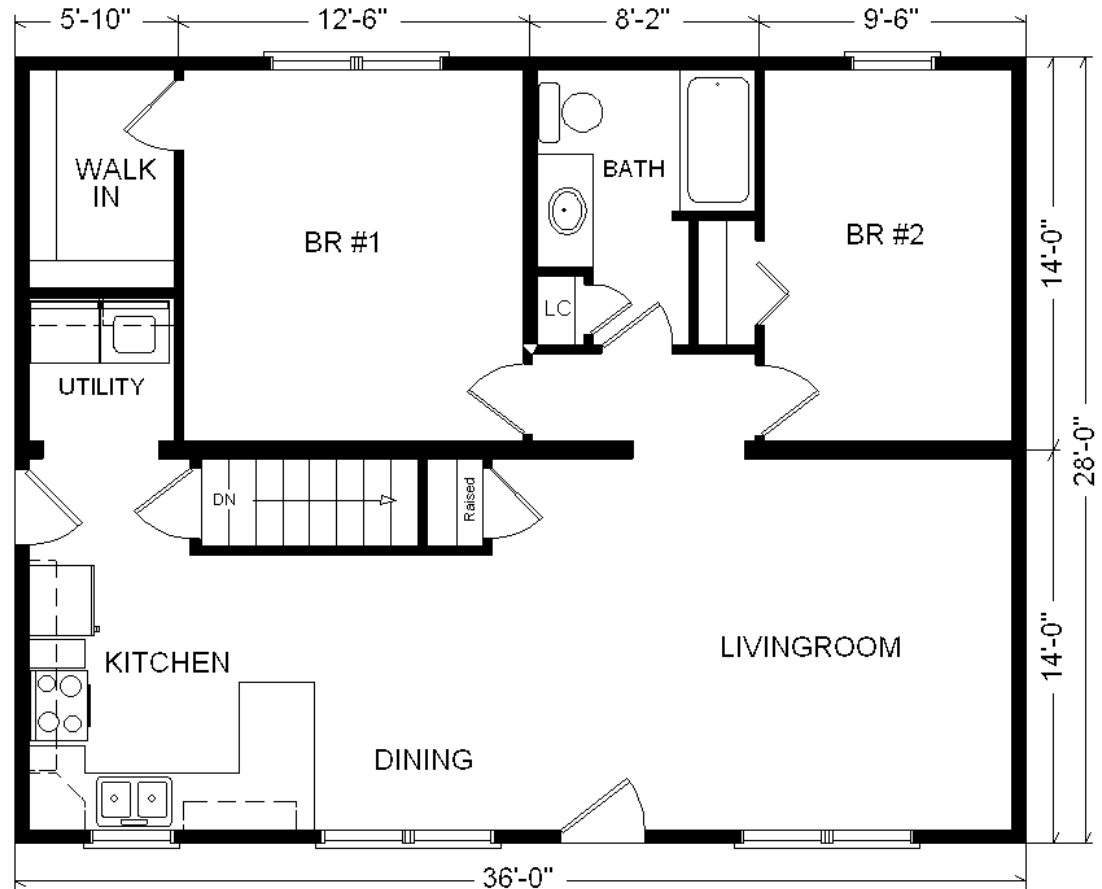

**28x36 Ranch**  
**1,008 sq. ft.**  
**Model Not Set Up On Display**

*Design Homes, Inc.*  
**Former Display Located in PdC, WI**  
 (#9751 -1-6)

<b>Base Price:</b>	<b>\$85,528.00</b>
<b>This Home Displays The Following Options:</b>	
5/12 Slope	1,512.00
Peachtree Windows	3,600.00
Vaulted Ceilings (LR, K, Din)	1,083.00
Spring Valley Med. Cabinets	1,310.00
Ceramic Tile Backsplash	350.00
Shutters	295.00
Upgrade Front Door (S684FLR)	516.00
Laundry Area w/Shelf	428.00
Whirlpool Dishwasher	574.00
<b>Total With Options Shown:</b>	<b>\$95,196.00</b>

March 2019

**Price Includes: Delivery up to 200 miles from PdC, WI, Crane Work, All Blueprints, R55 Ceilings, R20 Exterior Walls, Kohler Plumbing, Peachtree Windows, 200 Amp Service, All Applicable Tax and Much More!!**

MN #BC146710

**Color Information**

*Desert Tan Siding, Almond Trim, Heather Blend Shingles, Brown Shutters, Bisque Bath, Coffee House Carpet, 91090 Vinyls, SS Sink, Oak Trim & Std. Doors, Bisque Dishwasher, Desert Tan Peachtree Dbl-hung Windows, Butterum Granite Countertop*