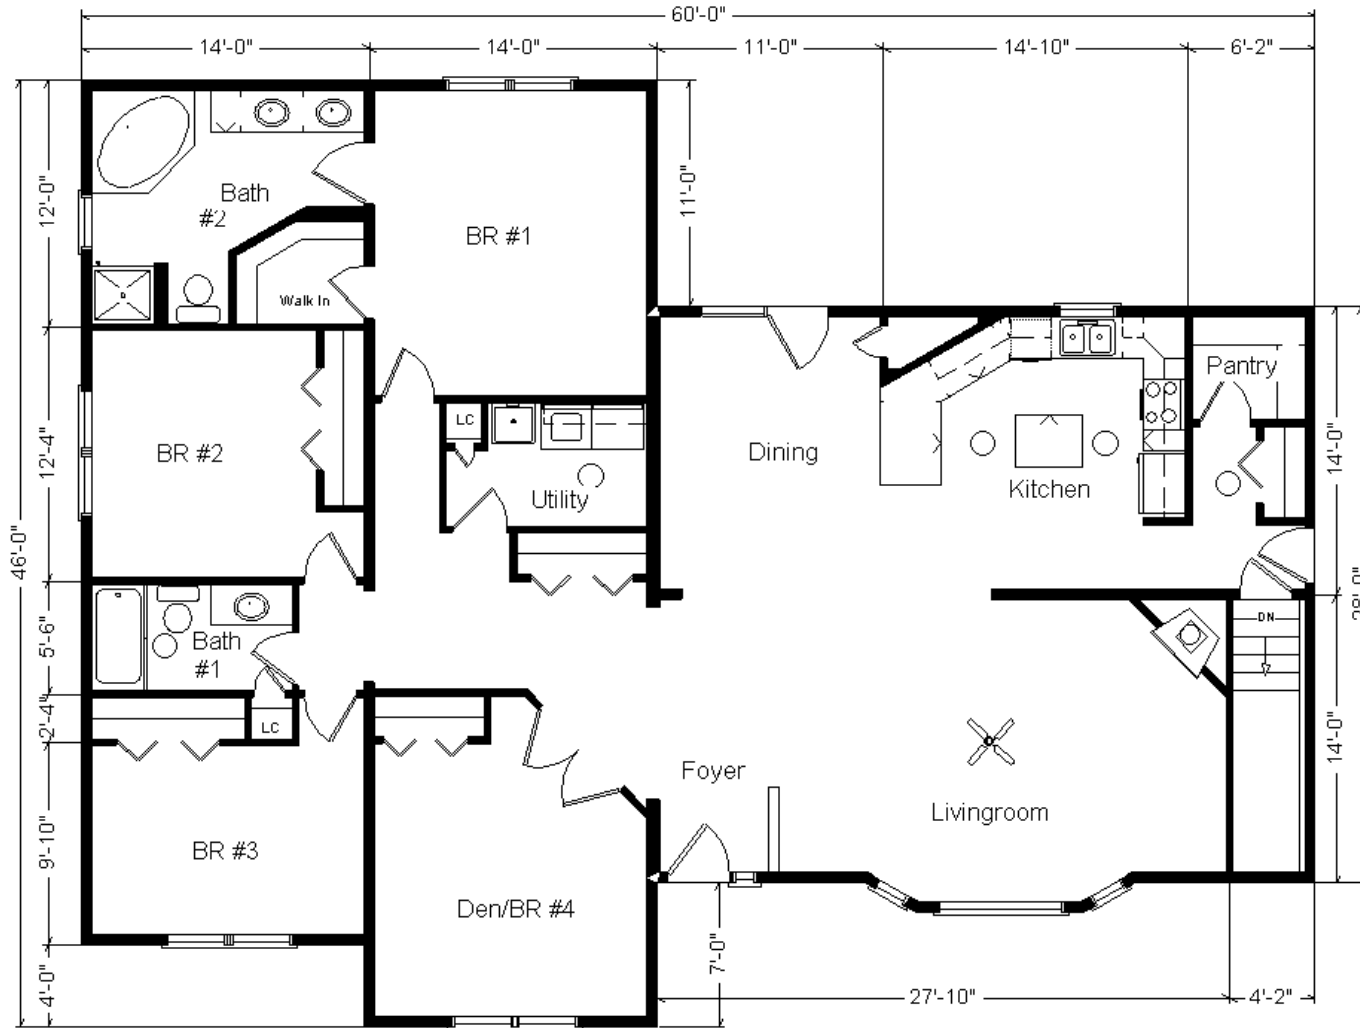

28x76 4-Sec Ranch
2,128 sq. ft.
Model Not Set Up On Display

Design Homes, Inc.

Former Display Located in PdC, WI
(#9919 -2-4)

Base Price:	\$168,025.00
This Home Displays The Following Options:	
6/12 Roof Slope	3,724.00
Large Gable	1,456.00
Pella Pro-line Windows	4,444.00
Shutters	354.00
Shake-look Siding Accents	1,093.00
Upgrade Carpet (EDL II)	3,557.00
Wood Laminate (Dining, Foyer)	805.00
Gas Fireplace	5,600.00
Vaulted Ceilings (LR, DR, Kitchen)	1,610.00
Interior French Doors w/Glass	1,185.00
Paddle Fan Light (LR)	204.00
Wire for Electric Range	100.00
Brushed Nickel Package	1,165.00
Extra 3/4 Bath	2,450.00
Cultured Granite Vanities	590.00
Laundry Area w\ SR Cabinets	1,145.00
Laundry Tub	149.00
Double Sink Vanity	725.00
Corner Whirlpool Tub	3,200.00
Vanity Base Drawers (x3)	396.00
Shower Doors (Bath #2)	285.00
18" Linen Closet Cabinet w/Shelves	816.00
Seneca Ridge Maple Arch Cabinets	3,570.00
Lazy Susan	495.00
Ceramic Tile Backsplash	350.00
Crown Molding Above Kit Cabinets (20')	320.00
Pull-out Kit. Faucet (K15160-BN)	195.00
Appliance Garage	177.00
36" Wide Countertop	44.00
Whirlpool SS Dishwasher	674.00
Suntubes (x5)	2,800.00
Walk Out Bay	4,925.00
Front Entry Door (S684TRC)	516.00
Sidelight (692TRC)	887.00
6' Pella Fr. Swing Patio Door	3,440.00

Total With Options Shown: \$221,471.00

Buy Display Model
For:
\$190,465.00!
(Discounted 31,006 !)

Color Information
Natural Clay Siding, Sav. Wicker Shake Accents, Clay Trim, Driftwood Shingles, Green Shutters, White Baths, #430 Vanity Tops, Cedar Carpet, 91057 Vinyls, 188 Laminate., Natural Oak Trim & Doors, Pella Putty Dbl-hung Windows w/Clear Stain, SS DW & Rangehood, Olive Organix Countertop, SS Sink, Black FP Front