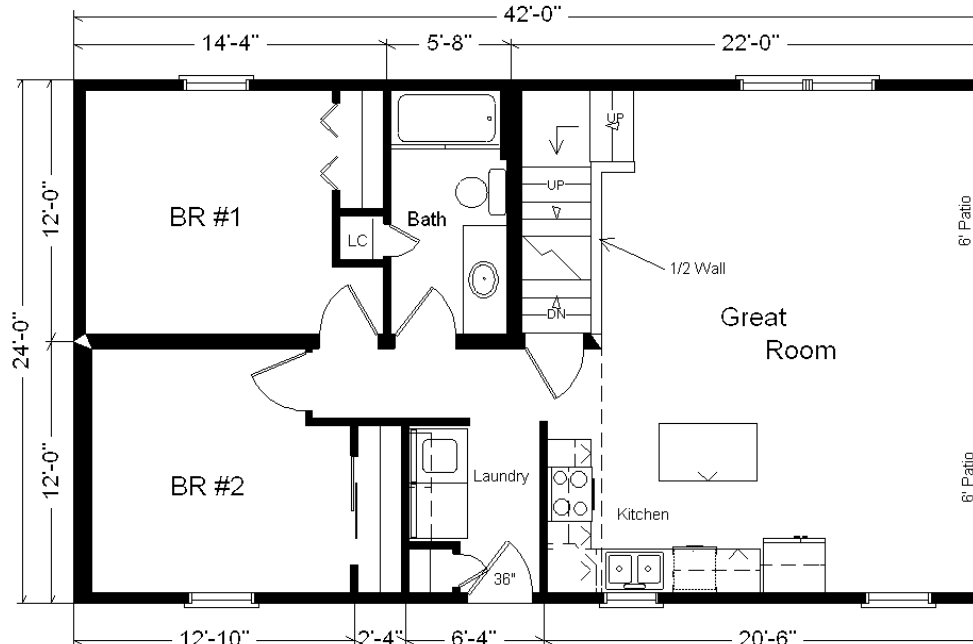

Rustic Loft
1,260 sq. ft.
Model Not Set Up On Display

Design Homes, Inc.

Former Display Located in PdC, WI
(#10466-6-6)

Base Price:	\$138,386.00
This Home Displays The Following Options:	
LP Smartside Siding (1502 sf)	6,154.00
Window Lineals	708.00
Door Lineals	335.00
Carpet Upgrade (E. Nice)	1,502.00
2 DHI Paddle Fan Lights	367.00
Laundry Area w/ H. Birch Cabinets	1,115.00
ORB Bath Option	495.00
Vanity Base Drawers (Vddb)	226.00
Cultured Granite Vanity Top	295.00
Harrison Rustic Birch Cabinets	3,605.00
APC Cabinet Option	1,494.00
Hi-definition Kit. Countertops	263.00
Swan Quartz Kitchen Sink	332.00
Pull-down Kohler Kit. Faucet (ORB)	235.00
Custom Cabinets	276.00
Mullion Glass Cab. Door	128.00
Prefinished Oak Railing	490.00
6' Trapezoid Windows (x2)	1,752.00
Casement Windows in Loft	268.00
2 - 6' Pella Vinyl Patio Doors	1,784.00
2nd Exterior Door Credit	-365.00

Total With Options Shown: \$159,845.00

Buy Display Model
For:
\$138,497.00!
(Discounted 21,348 !)

Color Information
Chestnut LP Siding, Almond Trim, Sand Lineals, Weatherwood Shingles, Bisque Bath, #431 Vanity Top, Bamboo Carpet, 91181 Vinyls, Bianca Sink, Pecan Oak Trim & Doors, SS Unvented Rangehood, Tan Pella Sgl-hung Windows, Pecan Car Siding on Ceiling & Walls, Golden Mascarello Countertop, ORB Hardware/Baths