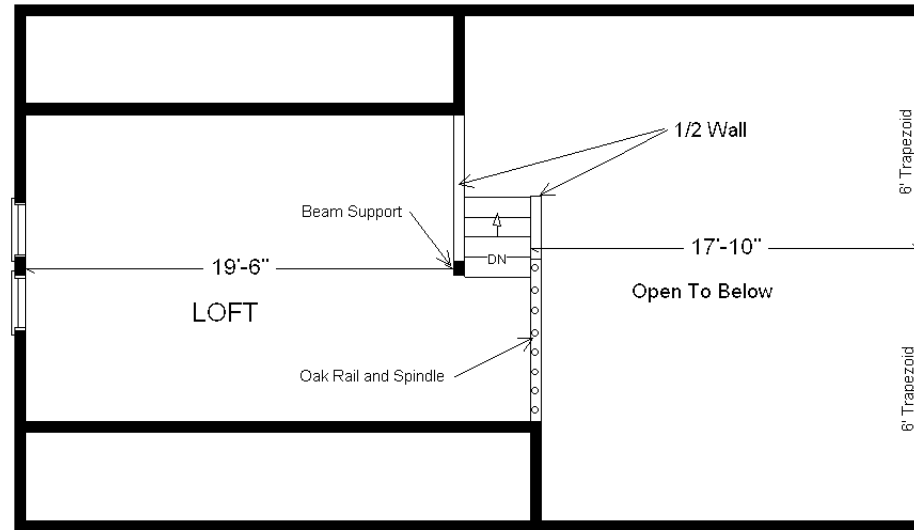

Rustic Loft
1,260 sq. ft.
Model Not Set Up On Display

Design Homes, Inc.

Former Display Located in PdC, WI
(#10466-6-6)

Base Price:	$138,386.00
This Home Displays The Following Options:	
LP Smartside Siding (1502 sf)	6,154.00
Window Lineals	708.00
Door Lineals	335.00
Carpet Upgrade (E. Nice)	1,502.00
2 DHI Paddle Fan Lights	367.00
Laundry Area w/ H. Birch Cabinets	1,115.00
ORB Bath Option	495.00
Vanity Base Drawers (Vddb)	226.00
Cultured Granite Vanity Top	295.00
Harrison Rustic Birch Cabinets	3,605.00
APC Cabinet Option	1,494.00
Hi-definition Kit. Countertops	263.00
Swan Quartz Kitchen Sink	332.00
Pull-down Kohler Kit. Faucet (ORB)	235.00
Custom Cabinets	276.00
Mullion Glass Cab. Door	128.00
Prefinished Oak Railing	490.00
6' Trapezoid Windows (x2)	1,752.00
Casement Windows in Loft	268.00
2 - 6' Pella Vinyl Patio Doors	1,784.00
2nd Exterior Door Credit	-365.00

Total With Options Shown: $159,845.00

Buy Display Model
For:
$138,497.00!
(Discounted 21,348 !)

Color Information
Chestnut LP Siding, Almond Trim, Sand Lineals, Weatherwood Shingles, Bisque Bath, #431 Vanity Top, Bamboo Carpet, 91181 Vinyls, Bianca Sink, Pecan Oak Trim & Doors, SS Unvented Rangehood, Tan Pella Sgl-hung Windows, Pecan Car Siding on Ceiling & Walls, Golden Mascarello Countertop, ORB Hardware/Baths

MN #BC146710

Sept 2020

Price Includes: Delivery up to 200 miles from PdC, WI, Crane Work, All Blueprints, R49 Ceilings, R20 Exterior Walls, Kohler Plumbing, Pella Proline Windows, Knotty Pine Ceilings and End Walls, 200 Amp Service, All Applicable Tax and Much More!!