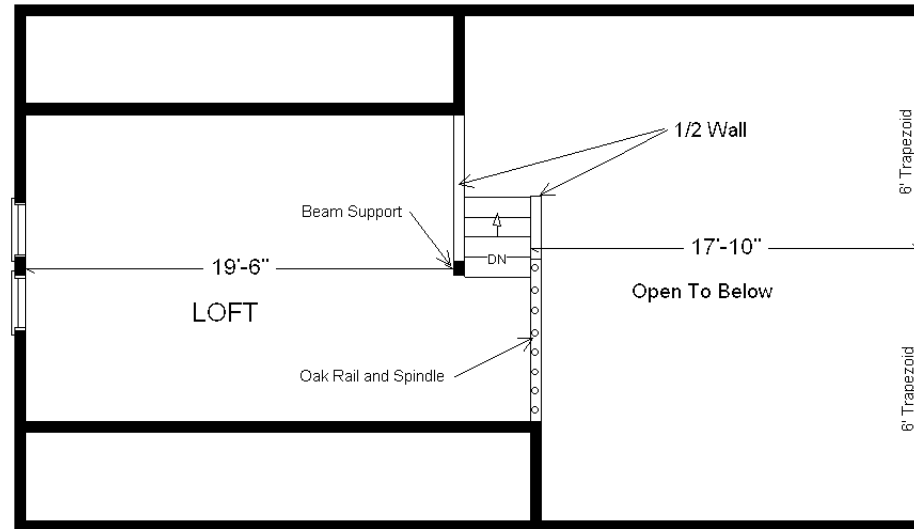

Rustic Loft
1,260 sq. ft.
Model Not Set Up On Display

Former Display Located in PdC, WI
(#10468-6-6)

Base Price: \$138,386.00

This Home Displays The Following Options:

LP Smartside Siding (1502 sf)	5,106.00
3.5" Window Lineals	708.00
3.5" Door Lineals	330.00
Carpet Upgrade (E. Nice)	1,502.00
2 DHI Paddle Fan Lights	367.00
Laundry Area w\ H. Birch Cabinets	1,105.00
ORB Bath Option	495.00
Vanity Base Drawers (VDDB)	226.00
Cultured Granite Vanity Top	295.00
Hi-definition Kit. Countertops	263.00
Swan Quartz Kitchen Sink	332.00
Pull-down Kohler Kit. Faucet (ORB)	235.00
Harrison Rustic Birch Cabinets	3,605.00
Select Cabinet Option	567.00
Custom Cabinets	364.00
Mullion Glass Cab. Door	128.00
Prefinished Oak Railing	595.00
2 - 6' Pella Trapezoid Windows	5,164.00
Pella Proline Windows	2,935.00
2 - 6' Pella Fr. Swing Patio Doors	6,880.00
Upgrade Front Door (SS684TRC)	1,149.00
2nd Exterior Door Credit	-365.00

Total With Options Shown: \$170,372.00

Buy Display Model
For:
\$141,395
(discounted 28,977!)

Color Information
 Seal LP Siding, Clay Trim, Clay Lineals,
 Driftwood Shingles, White Bath, #430
 Vanity Top, Bamboo Carpet, 91181 Vinyls,
 Nero Sink, Pecan Oak Trim & Doors,
 Autumn Stained Cabinets, Black Unvented
 Rangehood, Pella ProLine Putty Dbl-hung
 & Casement Windows, Pecan Pine Car
 Siding on Ceiling & Walls, Golden
 Mascarello Countertop, ORB Hardware &
 Bath