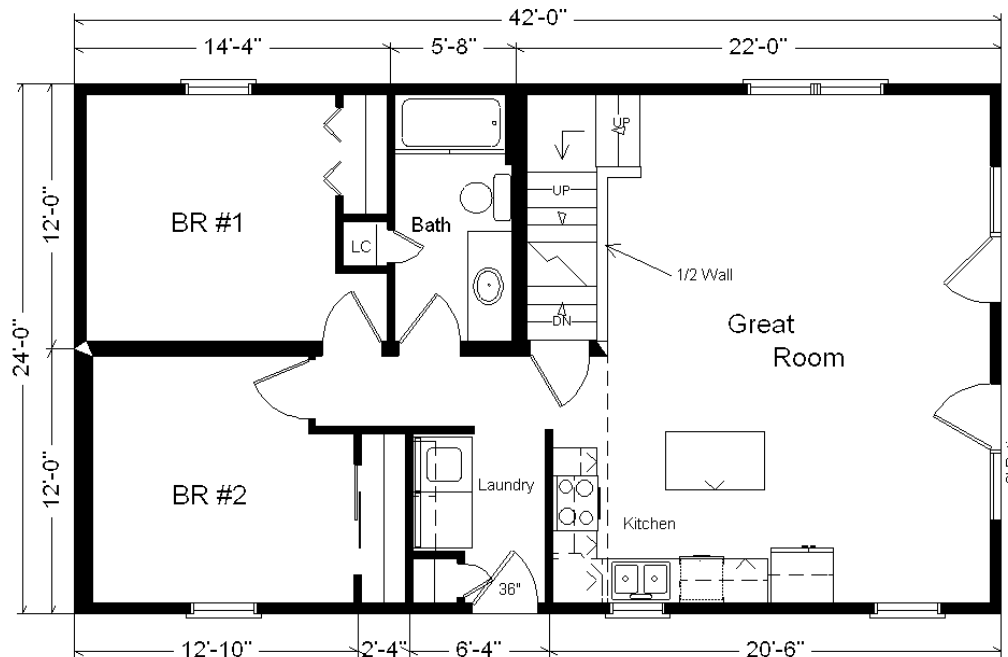

Rustic Loft
1,260 sq. ft.
Model Not Set Up On Display

Former Display Located in PdC, WI
(#10468-6-6)

Base Price: \$138,386.00

This Home Displays The Following Options:

LP Smartside Siding (1502 sf)	5,106.00
3.5" Window Lineals	708.00
3.5" Door Lineals	330.00
Carpet Upgrade (E. Nice)	1,502.00
2 DHI Paddle Fan Lights	367.00
Laundry Area w\ H. Birch Cabinets	1,105.00
ORB Bath Option	495.00
Vanity Base Drawers (VDDB)	226.00
Cultured Granite Vanity Top	295.00
Hi-definition Kit. Countertops	263.00
Swan Quartz Kitchen Sink	332.00
Pull-down Kohler Kit. Faucet (ORB)	235.00
Harrison Rustic Birch Cabinets	3,605.00
Select Cabinet Option	567.00
Custom Cabinets	364.00
Mullion Glass Cab. Door	128.00
Prefinished Oak Railing	595.00
2 - 6' Pella Trapezoid Windows	5,164.00
Pella Proline Windows	2,935.00
2 - 6' Pella Fr. Swing Patio Doors	6,880.00
Upgrade Front Door (SS684TRC)	1,149.00
2nd Exterior Door Credit	-365.00

Total With Options Shown: \$170,372.00

Buy Display Model
For:
\$141,395
(discounted 28,977!)

Color Information
 Seal LP Siding, Clay Trim, Clay Lineals,
 Driftwood Shingles, White Bath, #430
 Vanity Top, Bamboo Carpet, 91181 Vinyls,
 Nero Sink, Pecan Oak Trim & Doors,
 Autumn Stained Cabinets, Black Unvented
 Rangehood, Pella ProLine Putty Dbl-hung
 & Casement Windows, Pecan Pine Car
 Siding on Ceiling & Walls, Golden
 Mascarello Countertop, ORB Hardware &
 Bath