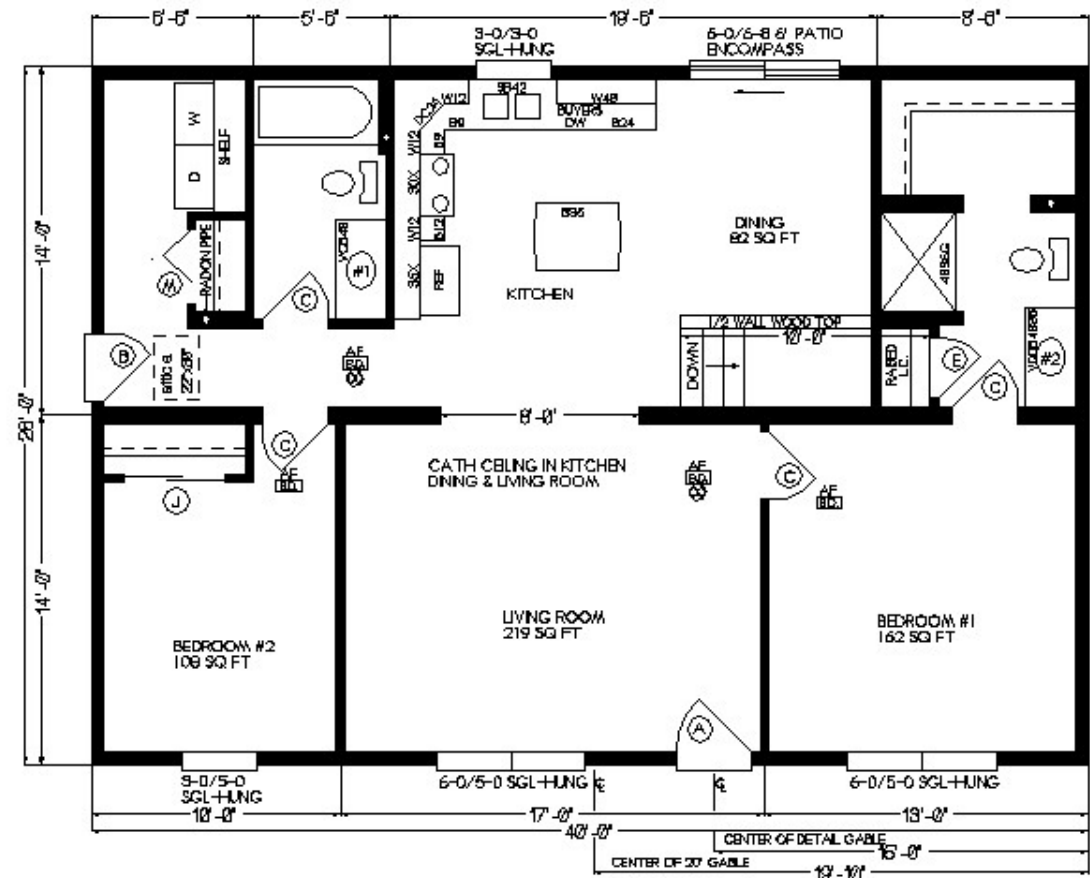

28 x 40 RANCH

1,120 Sq. Ft.

PROD# : 10705 - 7- 6

2018 Stock Model

(Located in Prairie du Chien, WI)

Color Information....

*DbL 6" Cypress Siding, White Trim,
Weather Wood Shingles, White
Lineals, White Baths, Truffle Carpet,
Pecan Oak Trim & Doors, Wheat
Oakland Cabinets, 91181 Vinyls,
White Pella Sngl-hung Windows, SS
Vented Rangehood, Golden
Mascarello Countertop, BN
Hardware*

BASE PRICE	\$93,244.00
OPTIONS:	
5/12 Roof Slope.....	1,680.00
Large Gable.....	1,995.00
Extra Roof Detail.....	215.00
DbL 6" Cedarboard Siding.....	4,622.00
Window Lineals (x6).....	354.00
Vaulted Ceilings (K, D, LR).....	1,099.00
Extra 3/4 Bath.....	2,450.00
Vanity Base Drawers (Bath #2).....	226.00
Laundry Area w/Hook-ups.....	428.00
Crown Molding (Kitchen 19').....	304.00
Pull-down Kohler Faucet (Chrome)....	215.00
Hi-Def Kitchen Countertops.....	240.00
Wire for Elec. Range.....	100.00
6' Patio Door (upcharge).....	515.00
Total	\$107,148.00