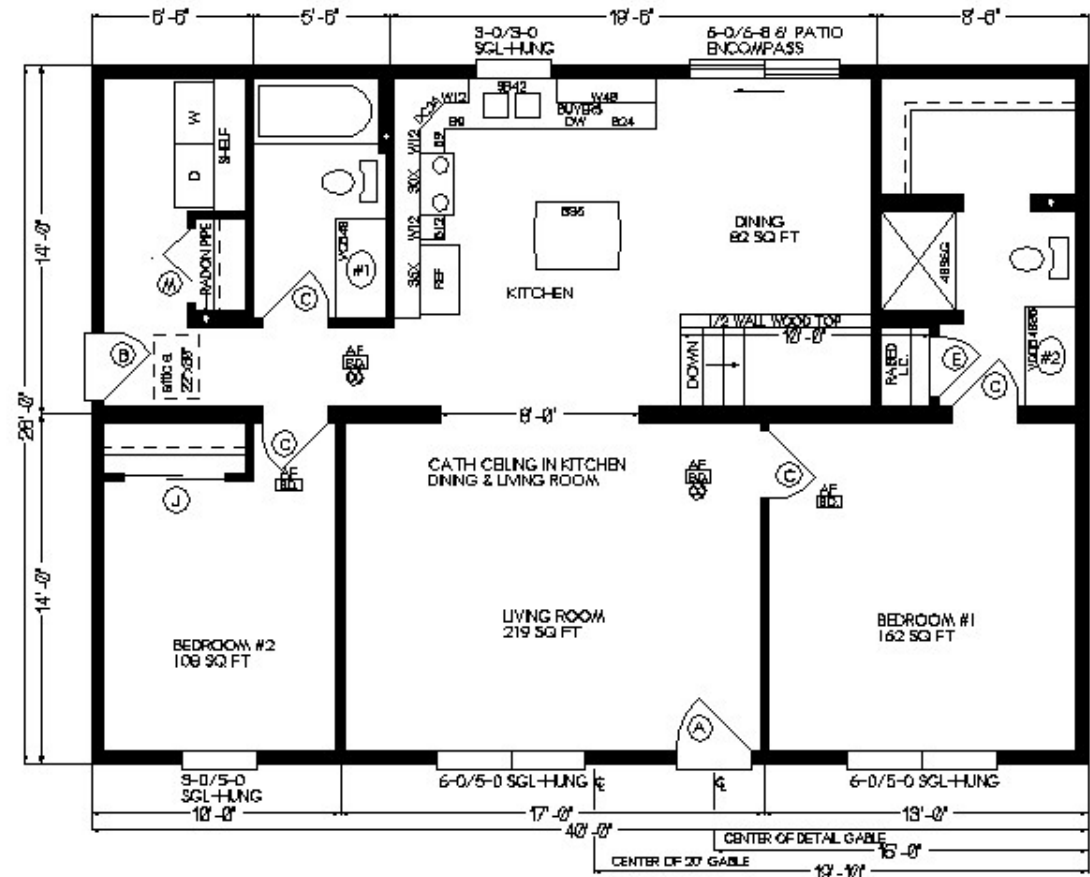

28 x 40 RANCH

1,120 Sq. Ft.

PROD# : 10705 - 7- 6

2018 Stock Model

(Located in Prairie du Chien, WI)

Color Information....

*Dbl. 6" Cypress Siding, White Trim,
Weather Wood Shingles, White
Lineals, White Baths, Truffle Carpet,
Pecan Oak Trim & Doors, Wheat
Oakland Cabinets, 91181 Vinyls,
White Pella Sngl-hung Windows, SS
Vented Rangehood, Golden
Mascarello Countertop, BN
Hardware*

BASE PRICE	\$90,970.00
OPTIONS:	
5/12 Roof Slope.....	1,680.00
Large Gable.....	1,456.00
Extra Roof Detail.....	215.00
Dbl. 6" Cedarboard Siding.....	4,622.00
Window Lineals (x6).....	354.00
Vaulted Ceilings (K, D, LR).....	1,099.00
Extra 3/4 Bath.....	2,450.00
Vanity Base Drawers (Bath #2).....	226.00
Laundry Area w/Hook-ups.....	428.00
Crown Molding (Kitchen 19').....	304.00
Pull-down Kohler Faucet (Chrome)....	215.00
Hi-Def Kitchen Countertops.....	240.00
Wire for Elec. Range.....	100.00
6' Patio Door (upcharge).....	515.00
Total	\$104,874.00