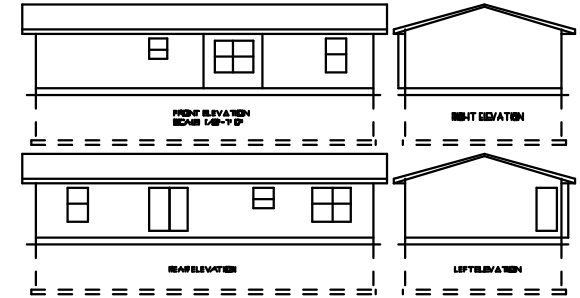

24 x 52 Ranch
1,257 sq. ft.
#10770-8-6

2019 Stock Model

(Located in Prairie du Chien, WI)

MN #BC146710

April 2019

Color Information....

Autumn Red Siding, White Trim, Ivy Green Metal Roof, Green Shutters, White Baths, #250 Vanity Tops, 9511 Vinyl in Baths, Saddle Oak Trim & Doors, Oakland Saddle Cabinets, #47 Walnut Mocha Vinyl Plank (K,D,LR), Cedar Chestnut Laminate in Bedrooms, White Pella Sngl-hung Vinyl Windows, SS Kitchen Sink, Black Appliances, Perlato Granite Countertop, ORB Hardware

Base Price:	\$91,321.00
This Home Displays The Following Options:	
Metal Roof	3,489.00
1' Bump-out Room	859.00
Vaulted Ceilings (LR,K,Dining)	1,212.00
Premium Color Siding	519.00
Shutters	378.00
8" Deep SS Kitchen Sink	112.00
36" Wide Snack Bar	59.00
Kitchen Drawer Base	46.00
Crown Molding (20')	320.00
Ceramic Tile Backsplash	350.00
WP Dishwasher (WDF330)	579.00
WP Microwave (WMH31017)	364.00
1 Additional Marriage Wall Opening	450.00
Wire for Elec. Range	100.00
Extra 3/4 Bath	2,450.00
Vanity Drawer Base (VDDB)	226.00
Vinyl Plank Floor in LR	867.00
Wood Laminate Floors (BR's)	1,976.00
Laundry Area Hook-ups	428.00
Credit 2nd Exterior Door	-365.00