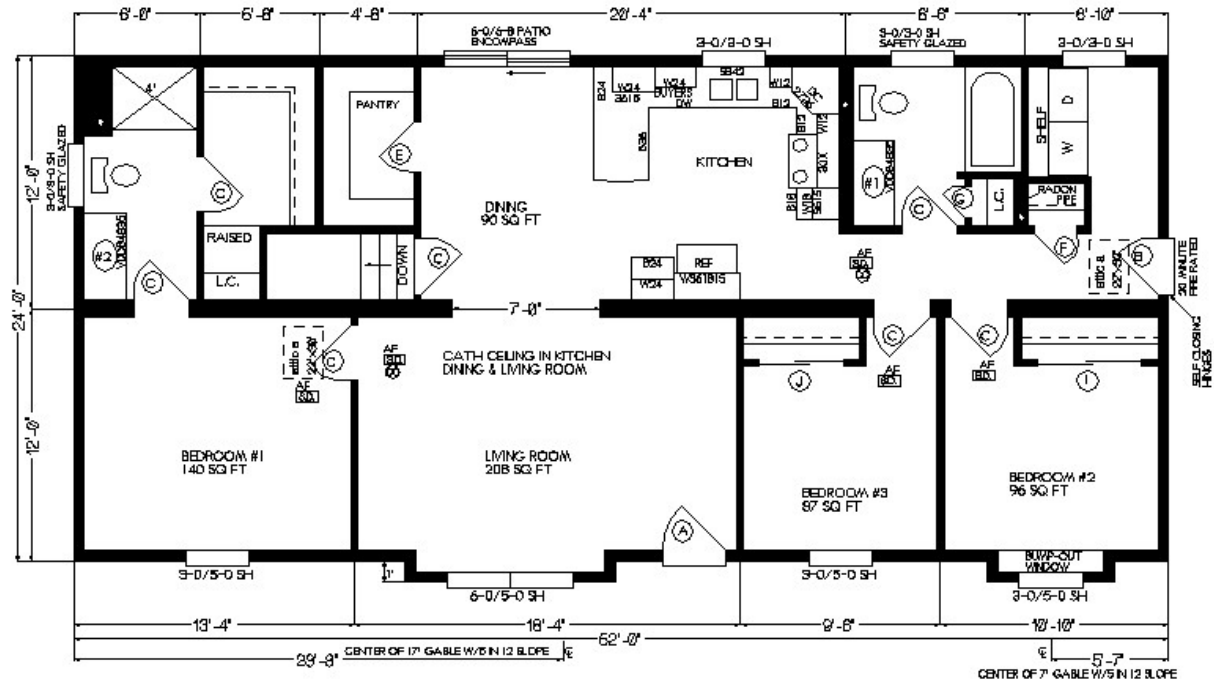

52' Classic Ranch
1,258 sq. ft.
#10929-9-6

2019 Stock Model

(Located in Prairie du Chien, WI)

March 2020

MN #BC146710

| | |
|--|--------------------|
| Base Price: | \$93,147.00 |
| This Home Displays The Following Options: | |
| Large Gable | 1,995.00 |
| Extra Roof Detail | 225.00 |
| Small Gable | 885.00 |
| 1' Bump-out Room | 859.00 |
| 1' Bump-out BR Window | 520.00 |
| Vaulted Ceilings | 980.00 |
| Window Lineals | 531.00 |
| 6' Pella Vinyl Patio Door (upcharge) | 515.00 |
| 3 Extra Windows | 660.00 |
| 1 Additional Marriage Wall Opening | 450.00 |
| Wire for Elec. Range | 100.00 |
| Extra 3/4 Bath | 2,450.00 |
| Vanity Drawer Base (VDDB x2) | 452.00 |
| Vinyl Plank Floor (BR #1 Closet) | 178.00 |
| Br. Nickel Bath Package | 795.00 |
| Java Bean Trim and Door Stain | 500.00 |
| Sinclair Birch Cabinets | 1,272.00 |
| Custom Cabinets | 430.00 |
| Kohler Pull-down Faucet (K560-CP) | 215.00 |
| Laundry Area Hook-ups | 428.00 |
| Current Discount | -1,000.00 |

Total With Options Shown: \$106,587.00

Color Information....
Nat. Clay Siding, White Trim, Weatherwood Shingles, White Lineals, White Baths, Flint Carpet, Java Bean Oak Trim & Doors, Sinclair Birch Flagstone Cabinets, #96 Rockport Grey Vinyl Plank, White Pella Sngl-hung Vinyl Windows, SS Kitchen Sink, Perlato Granite Countertop, Brushed Nickel Hardware