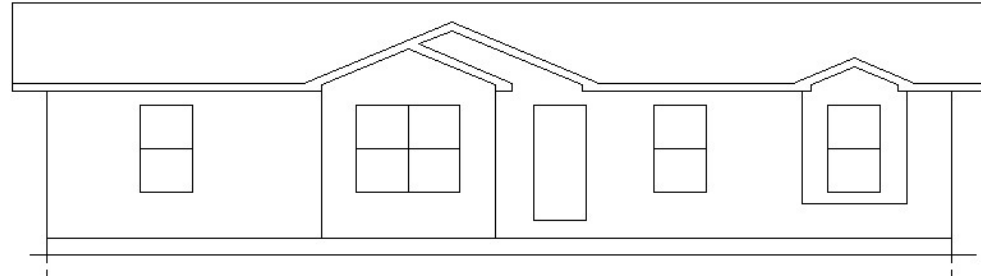

52' Classic Ranch
1,258 sq. ft.
#10929-9-6

2019 Stock Model

(Located in Prairie du Chien, WI)

March 2020

MN #BC146710

| | |
|--|--------------------|
| Base Price: | \$93,147.00 |
| This Home Displays The Following Options: | |
| Large Gable | 1,995.00 |
| Extra Roof Detail | 225.00 |
| Small Gable | 885.00 |
| 1' Bump-out Room | 859.00 |
| 1' Bump-out BR Window | 520.00 |
| Vaulted Ceilings | 980.00 |
| Window Lineals | 531.00 |
| 6' Pella Vinyl Patio Door (upcharge) | 515.00 |
| 3 Extra Windows | 660.00 |
| 1 Additional Marriage Wall Opening | 450.00 |
| Wire for Elec. Range | 100.00 |
| Extra 3/4 Bath | 2,450.00 |
| Vanity Drawer Base (VDDB x2) | 452.00 |
| Vinyl Plank Floor (BR #1 Closet) | 178.00 |
| Br. Nickel Bath Package | 795.00 |
| Java Bean Trim and Door Stain | 500.00 |
| Sinclair Birch Cabinets | 1,272.00 |
| Custom Cabinets | 430.00 |
| Kohler Pull-down Faucet (K560-CP) | 215.00 |
| Laundry Area Hook-ups | 428.00 |
| Current Discount | -1,000.00 |