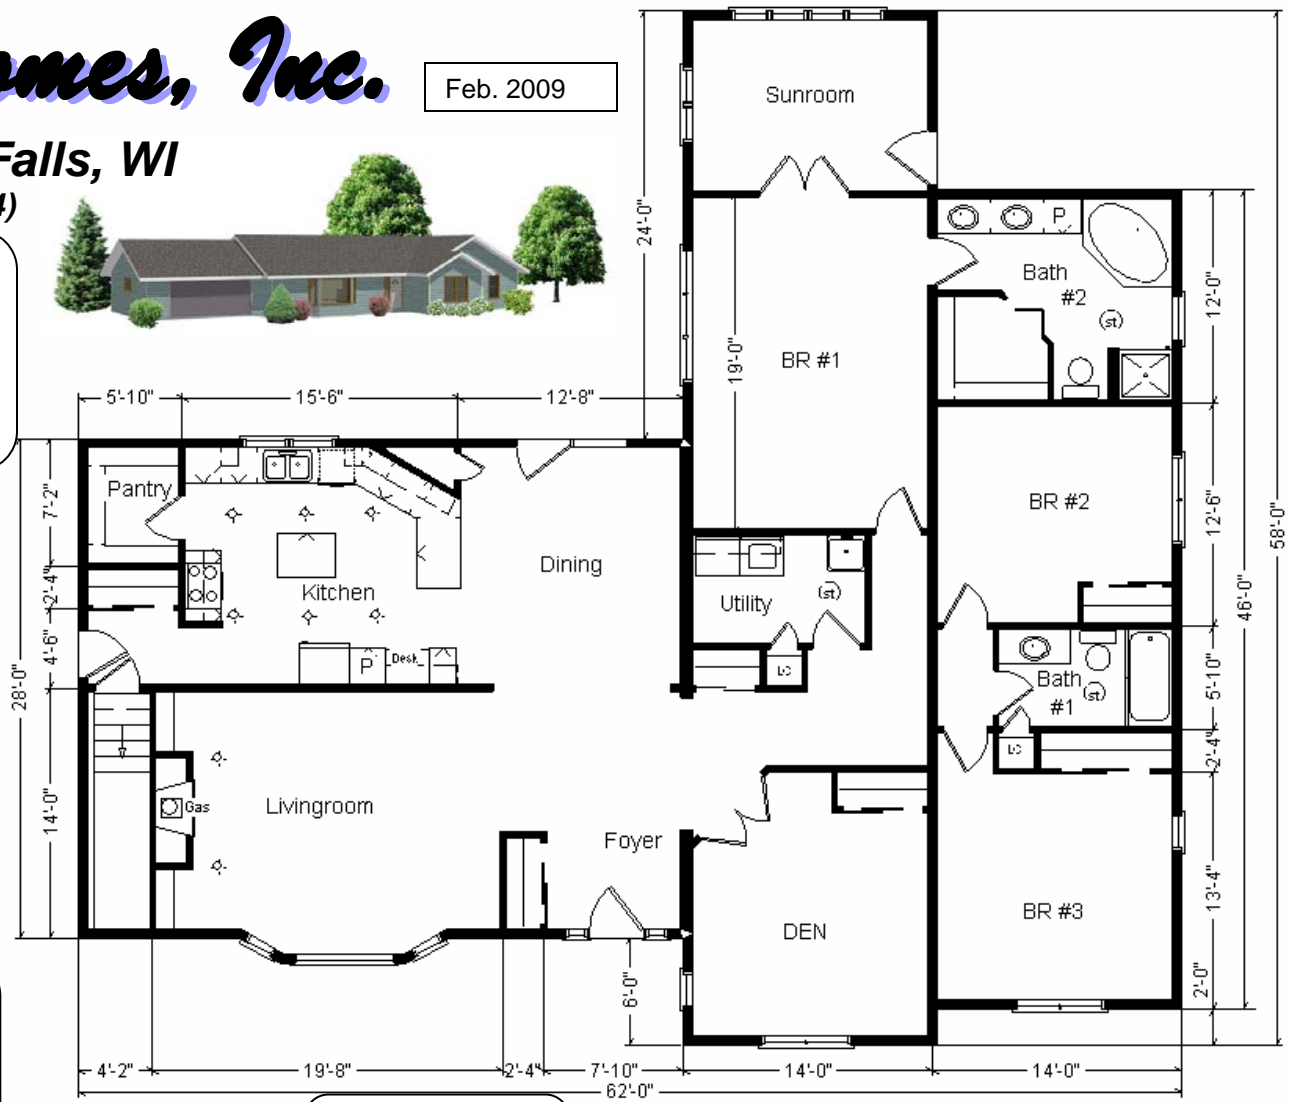

# Design Homes, Inc.

Feb. 2009

**Chippewa Falls, WI**  
 (#9227 -8-4)

**Model #1**  
 28x86 4-sec. Ranch  
 2,408 sq. ft.

**Color Information**  
 Granite Gray Siding, White Trim, Black Shingles, Natural Limestone Countertop  
 Black Shutters, White & Bisque Baths, Divinity Carpet, 91082 Vinyls, Barcelona Beige & Nordic Oak Laminates,  
 Bisque Sink, Nutmeg Oak Trim & Doors, Black Appliances, White Casement Windows, Sand Nebula Countertop

**Optional Garage**  
 27'6" x 34'  
 Base Price.....15,863.00  
 6/12 Pitch.....1,496.00  
 9' Walls.....494.00  
**Total..... \$17,853.00**

*Drapes & appliances shown are optional and not included in Total price.*

**28 x 76 Base Price:..... \$ 121,454.00**  
**With the most Popular Options:**  
 Whirlpool Dishwasher..... 439.00  
 Utility Hook-ups.....395.00  
 6' Patio Door..... 481.00  
 3/4 Bath..... 1,839.00  
 Corner Soaker Tub..... 1,300.00  
 Interior French Doors .....205.00  
 24 x 24 DHI Garage.....9,614.00  
**Variation Total w/Options:.. \$135,727.00**