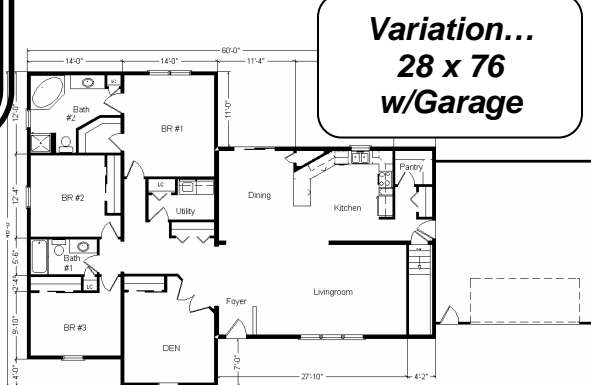

# Design Homes, Inc.

Feb. 2009

**Chippewa Falls, WI**  
 (#9227 -8-4)

**Model #1**  
 28x86 4-sec. Ranch  
 2,408 sq. ft.

**Color Information**  
 Granite Gray Siding, White Trim, Black Shingles, Natural Limestone Countertop  
 Black Shutters, White & Bisque Baths, Divinity Carpet, 91082 Vinyls, Barcelona Beige & Nordic Oak Laminates,  
 Bisque Sink, Nutmeg Oak Trim & Doors, Black Appliances, White Casement Windows, Sand Nebula Countertop

**Optional Garage**  
 27'6" x 34'  
 Base Price.....15,863.00  
 6/12 Pitch.....1,496.00  
 9' Walls.....494.00  
**Total..... \$17,853.00**

*Drapes & appliances shown are optional and not included in Total price.*

**28 x 76 Base Price:..... \$ 121,454.00**  
**With the most Popular Options:**  
 Whirlpool Dishwasher..... 439.00  
 Utility Hook-ups.....395.00  
 6' Patio Door..... 481.00  
 3/4 Bath..... 1,839.00  
 Corner Soaker Tub..... 1,300.00  
 Interior French Doors .....205.00  
 24 x 24 DHI Garage.....9,614.00  
**Variation Total w/Options:.. \$135,727.00**