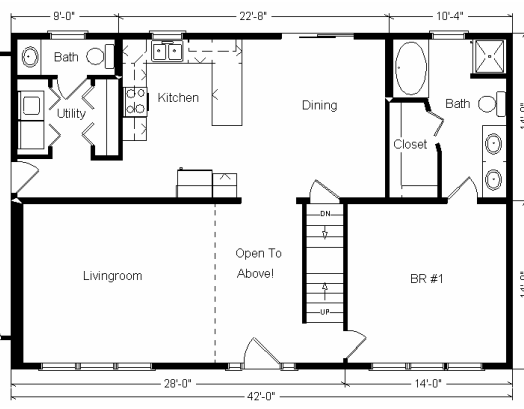

Model #2

28x42 Cape Cod 1,859 sq. ft.

Design Homes, Inc.

Chippewa Falls, WI

(#8830 -6-1)

Base Price:	\$86,951.00
This Home Displays The Following Options:	
12' Shed Dormer	3,973.00
Extra 6' Gable Dormer	3,711.00
Upgrade Siding (Mastic-Quest)	2,628.00
Upgrade Carpet (WL)	627.00
Oak Doors & Trim	950.00
TV Phone Box	13.00
Extra 1/2 Bath	1,035.00
Utility Area w/Northport Cabinets	695.00
Double Sink Vanity	565.00
5' Whirlpool Tub	1,900.00
Vanity Base Drawers (x3)	264.00
Seneca Ridge Oak Cabinets	2,137.00
Whirlpool Dishwasher (DU850SWP)	439.00
* Kolbe Double Hung Windows	500.00
Extra Window (Bdr #1)	325.00
Window Grilles (GIA x15)	585.00
2-Sidelights 1/2 Glass (S33)	834.00
* 6' Peachtree French Slider (DR-Prado)	610.00

Total With Options Shown: \$108,742.00

* Item/Brand Name No Longer Available

Feb. 2009

Color Information
 Glacier Blue Siding, White Trim, Black Shingles, Black Shutters, White Baths, Mortar Carpet, 91066 Vinyls, Bisque Sink, White Rangehood, Nutmeg Oak Trim & Doors, White Dbl-hung Windows, Beige Pampas Countertop

Price Includes All Blueprints, Delivery, Crane Work, Water Heater, Finish Ready For Hookups, Lennox Furnace Installed, & Tax!

Variation...

Reverse Plan w/Optional Garage Shown

Base Price:	\$ 86,951.00
With the most Popular Options:	
Whirlpool Dishwasher	439.00
Utility Hook-ups	395.00
6' Patio Door	481.00
1/2 Bath	1,035.00
Double Vanity Sinks	565.00
Variation Total w/Options:	\$89,791.00