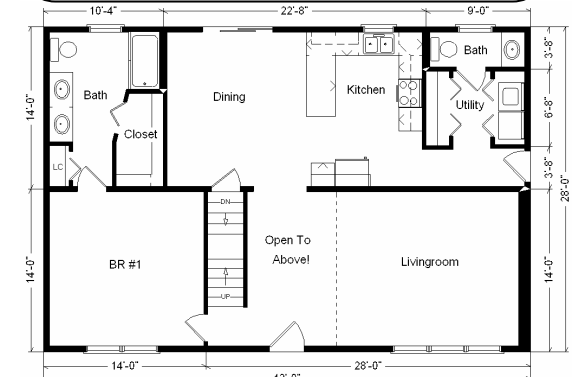

Model #2

28x42 Cape Cod 1,859 sq. ft.

Design Homes, Inc.

Chippewa Falls, WI

(#8830 -6-1)

Base Price:	\$86,951.00
This Home Displays The Following Options:	
12' Shed Dormer	3,973.00
Extra 6' Gable Dormer	3,711.00
Upgrade Siding (Mastic-Quest)	2,628.00
Upgrade Carpet (WL)	627.00
Oak Doors & Trim	950.00
TV Phone Box	13.00
Extra 1/2 Bath	1,035.00
Utility Area w/Northport Cabinets	695.00
Double Sink Vanity	565.00
5' Whirlpool Tub	1,900.00
Vanity Base Drawers (x3)	264.00
Seneca Ridge Oak Cabinets	2,137.00
Whirlpool Dishwasher (DU850SWP)	439.00
* Kolbe Double Hung Windows	500.00
Extra Window (Bdr #1)	325.00
Window Grilles (GIA x15)	585.00
2-Sidelights 1/2 Glass (S33)	834.00
* 6' Peachtree French Slider (DR-Prado)	610.00

Total With Options Shown: \$108,742.00

* Item/Brand Name No Longer Available

Feb. 2009

Color Information
 Glacier Blue Siding, White Trim, Black Shingles, Black Shutters, White Baths, Mortar Carpet, 91066 Vinyls, Bisque Sink, White Rangehood, Nutmeg Oak Trim & Doors, White Dbl-hung Windows, Beige Pampas Countertop

Price Includes All Blueprints, Delivery, Crane Work, Water Heater, Finish Ready For Hookups, Lennox Furnace Installed, & Tax!

Variation...

Reverse Plan w/Optional Garage Shown

Base Price:	\$ 86,951.00
With the most Popular Options:	
Whirlpool Dishwasher	439.00
Utility Hook-ups	395.00
6' Patio Door	481.00
1/2 Bath	1,035.00
Double Vanity Sinks	565.00
Variation Total w/Options:	\$89,791.00