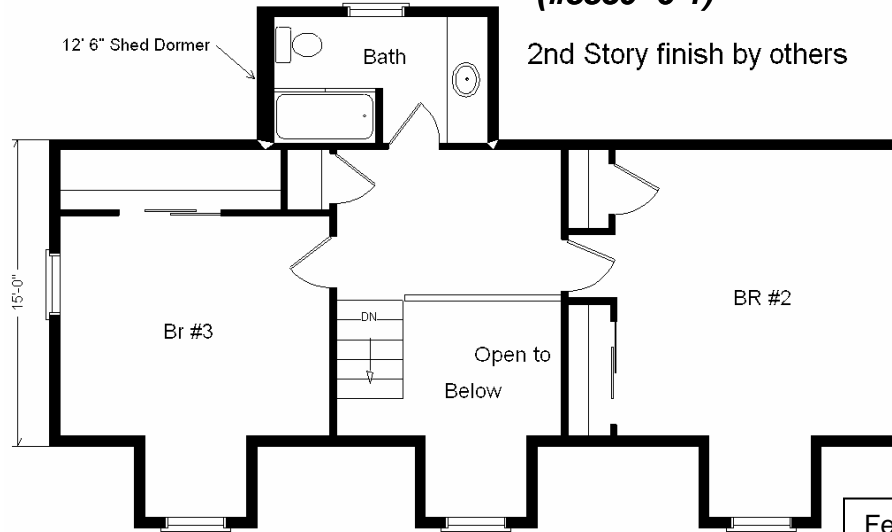

Model #2

28x42 Cape Cod 1,859 sq. ft.

Design Homes, Inc.

Chippewa Falls, WI

(#8830 -6-1)

Base Price:	\$86,951.00
This Home Displays The Following Options:	
12' Shed Dormer	3,973.00
Extra 6' Gable Dormer	3,711.00
Upgrade Siding (Mastic-Quest)	2,628.00
Upgrade Carpet (WL)	627.00
Oak Doors & Trim	950.00
TV Phone Box	13.00
Extra 1/2 Bath	1,035.00
Utility Area w/Northport Cabinets	695.00
Double Sink Vanity	565.00
5' Whirlpool Tub	1,900.00
Vanity Base Drawers (x3)	264.00
Seneca Ridge Oak Cabinets	2,137.00
Whirlpool Dishwasher (DU850SWP)	439.00
* Kolbe Double Hung Windows	500.00
Extra Window (Bdr #1)	325.00
Window Grilles (GIA x15)	585.00
2-Sidelights 1/2 Glass (S33)	834.00
* 6' Peachtree French Slider (DR-Prado)	610.00

Total With Options Shown: \$108,742.00

* Item/Brand Name No Longer Available

Feb. 2009

Color Information
 Glacier Blue Siding, White Trim, Black Shingles, Black Shutters, White Baths, Mortar Carpet, 91066 Vinyls, Bisque Sink, White Rangehood, Nutmeg Oak Trim & Doors, White Dbl-hung Windows, Beige Pampas Countertop

Price Includes All Blueprints, Delivery, Crane Work, Water Heater, Finish Ready For Hookups, Lennox Furnace Installed, & Tax!

Variation...

Reverse Plan w/Optional Garage Shown

Base Price:	\$ 86,951.00
With the most Popular Options:	
Whirlpool Dishwasher	439.00
Utility Hook-ups	395.00
6' Patio Door	481.00
1/2 Bath	1,035.00
Double Vanity Sinks	565.00
Variation Total w/Options:	\$89,791.00