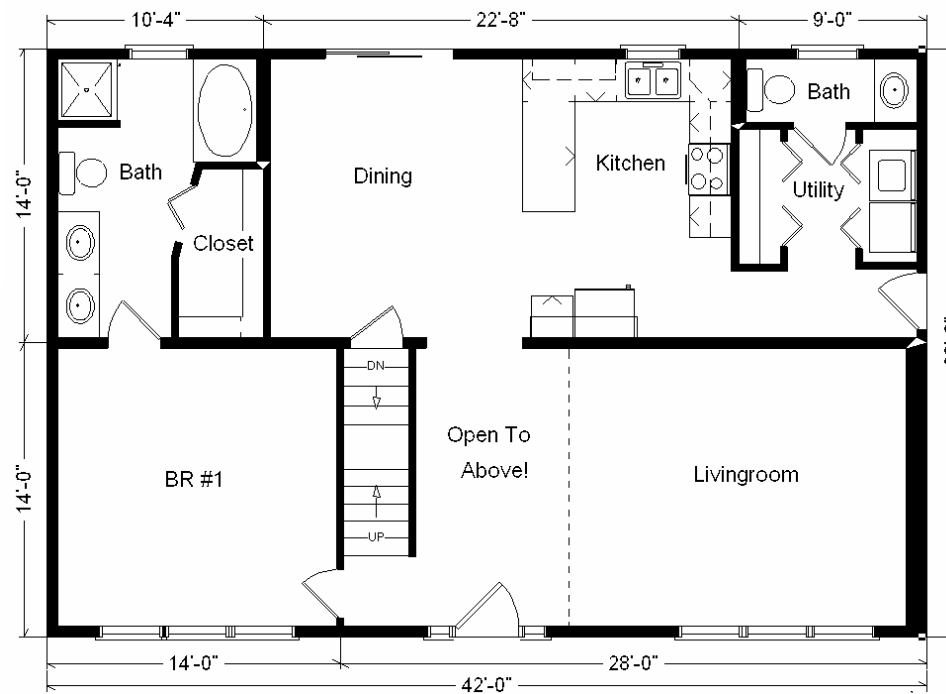

Model #2

28x42 Cape Cod 1,859 sq. ft.

Design Homes, Inc.

Chippewa Falls, WI

(#8830 -6-1)

Base Price:	\$86,951.00
This Home Displays The Following Options:	
12' Shed Dormer	3,973.00
Extra 6' Gable Dormer	3,711.00
Upgrade Siding (Mastic-Quest)	2,628.00
Upgrade Carpet (WL)	627.00
Oak Doors & Trim	950.00
TV Phone Box	13.00
Extra 1/2 Bath	1,035.00
Utility Area w/Northport Cabinets	695.00
Double Sink Vanity	565.00
5' Whirlpool Tub	1,900.00
Vanity Base Drawers (x3)	264.00
Seneca Ridge Oak Cabinets	2,137.00
Whirlpool Dishwasher (DU850SWP)	439.00
* Kolbe Double Hung Windows	500.00
Extra Window (Bdr #1)	325.00
Window Grilles (GIA x15)	585.00
2-Sidelights 1/2 Glass (S33)	834.00
* 6' Peachtree French Slider (DR-Prado)	610.00

Total With Options Shown: \$108,742.00

* Item/Brand Name No Longer Available

Feb. 2009

Color Information
 Glacier Blue Siding, White Trim, Black Shingles, Black Shutters, White Baths, Mortar Carpet, 91066 Vinyls, Bisque Sink, White Rangehood, Nutmeg Oak Trim & Doors, White Dbl-hung Windows, Beige Pampas Countertop

Price Includes All Blueprints, Delivery, Crane Work, Water Heater, Finish Ready For Hookups, Lennox Furnace Installed, & Tax!

Variation...

Reverse Plan w/Optional Garage Shown

Base Price:	\$ 86,951.00
With the most Popular Options:	
Whirlpool Dishwasher	439.00
Utility Hook-ups	395.00
6' Patio Door	481.00
1/2 Bath	1,035.00
Double Vanity Sinks	565.00
Variation Total w/Options:	\$89,791.00