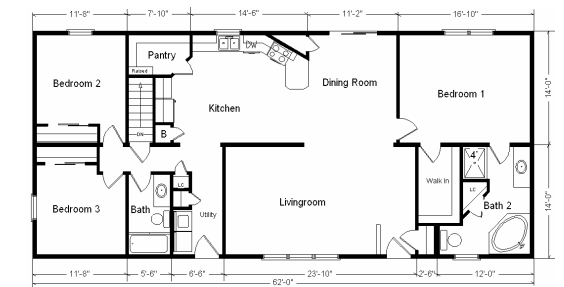

Variation...

Base Price:.....	$ 94,314.00
With the most Popular Options:	
Whirlpool Dishwasher.....	439.00
Utility Hook-ups.....	395.00
6' Patio Doors.....	481.00
¾ Bath.....	1,839.00
Corner Soaker Tub.....	1,300.00
Variation Total w/Options:..	$98,768.00