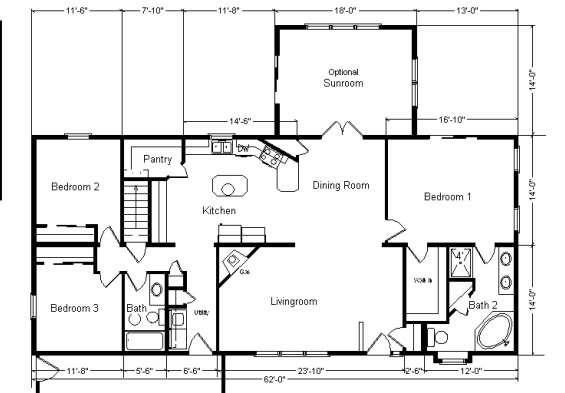

Reverse Plan w/Optional Garage Shown