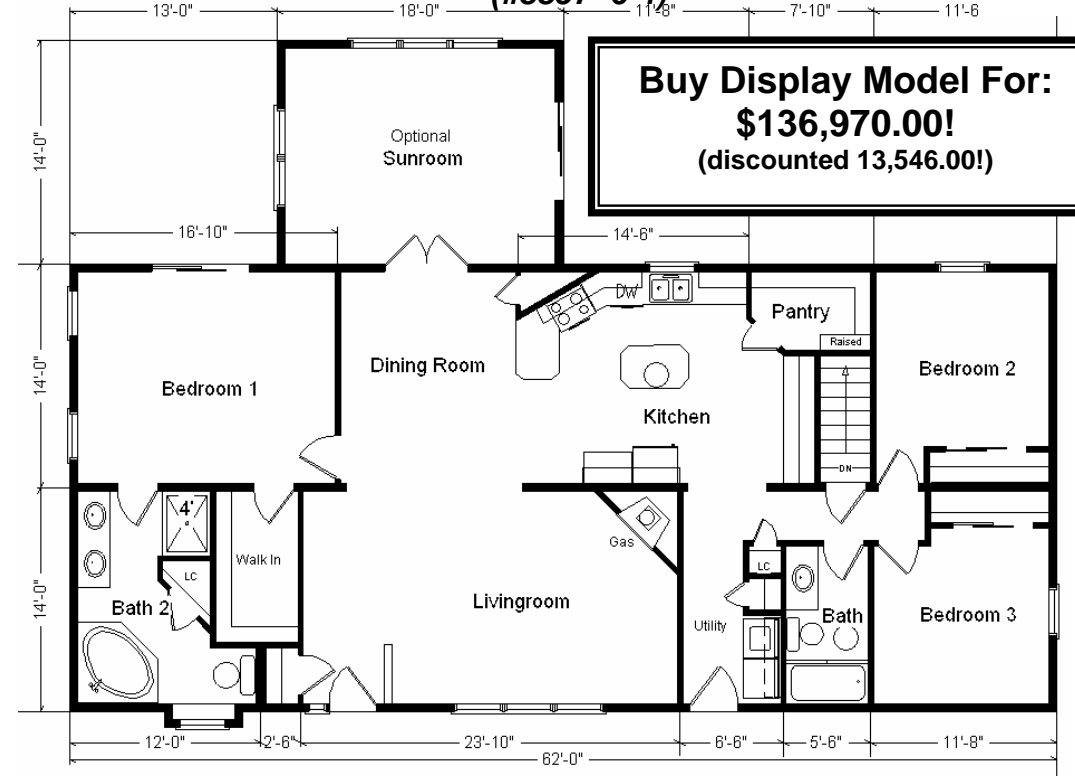

Model #3
28x62 Ranch w/SR 1,988 sq. ft.

Design Homes, Inc.

Clearwater, MN

(#8857-6-4)

Feb. 2009

Base Price:	\$94,314.00
This Home Displays The Following Options:	
* 7 1/2' Roof Rise (6/12Slope)	2,728.00
Hip Roof (Both Ends)	3,618.00
Large Gable	1,074.00
Extra Gable Detail	193.00
1' Bump-Out Of Small Window (Bath #2)	464.00
Upgrade Carpet (WL)	752.00
Upgrade Carpet (Divinity LR)	496.00
Wood-look Laminate (Kit, DR, Foyer)	1,606.00
Vaulted Ceilings (LR, DR, Kitchen)	1,261.00
Gas Fireplace	3,159.00
Oak Trim & Doors	1,150.00
Upgrade 6 Panel Oak Doors (x12)	2,340.00
Interior French Doors w/Glass	534.00
Paddle Fan Light (LR)	189.00
Box w/Pull Tag Wire	13.00
Extra 3/4 Bath	1,839.00
Utility Hook-Up w/Northport Cabinets	695.00
Brush Nickel Package	1,210.00
Capella Corner Whirlpool	2,400.00
Double Sink Vanity	565.00
Vanity Base Drawers (x2)	176.00
Shower Door (Bath #2)	160.00
Sutton Cliff Hickory Cabinets	4,069.00
8' Extra Base Cabinets	1,904.00
5.75' Extra Wall Cabinets	1,121.00
Crown Molding Above Kit Cabinets (29')	194.00
5' Mullion Glass Door Wall Cabinets	325.00
* GE Dishwasher	421.00
Suntube (x2)	1,060.00
* Kolbe Double Hung Windows	500.00
Upgrade Front Entry Door (S684FLR)	262.00
Sidelight 1/2 Glass (S692FLR)	659.00
* Kolbe Sliding Patio Door (Bdr.#1)	1,001.00
Home Total w/Options	\$132,452.00

14 x18 SR w/Gable Base Price	\$16,331.00
Vaulted Ceiling	405.00
Upgrade Carpet (Divinity)	416.00
Paddle Fan/Light	151.00
* 6' Kolbe Sliding Patio Door	1,001.00
Credit 32" Door	-240.00
Sunroom Total	\$18,064.00

Total With Options Shown: \$150,516.00

Buy Display Model For:
\$136,970.00!
(discounted 13,546.00!)

Price Includes All Blueprints, Delivery, Crane Work, Water Heater, Finish Ready For Hookups, Lennox Furnace Installed, & Tax!