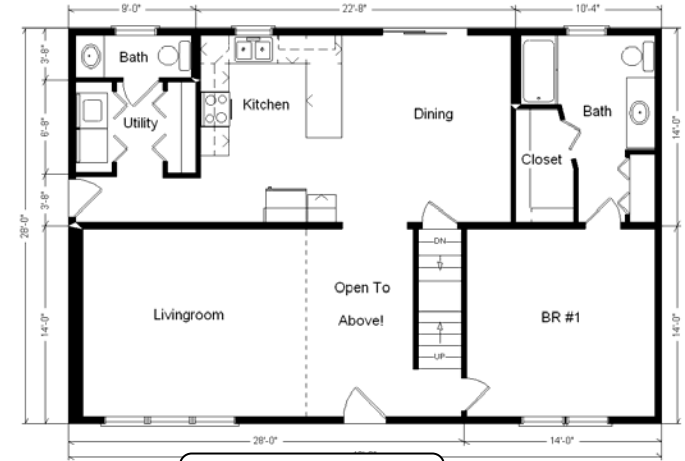

Variation...

Base Price:.....	$ 86,951.00
With the most Popular Options:	
Whirlpool Dishwasher.....	439.00
Utility Hook-ups.....	395.00
6' Patio Door.....	481.00
1/2 Bath.....	1,035.00
Variation Total w/Options:..	$89,301.00