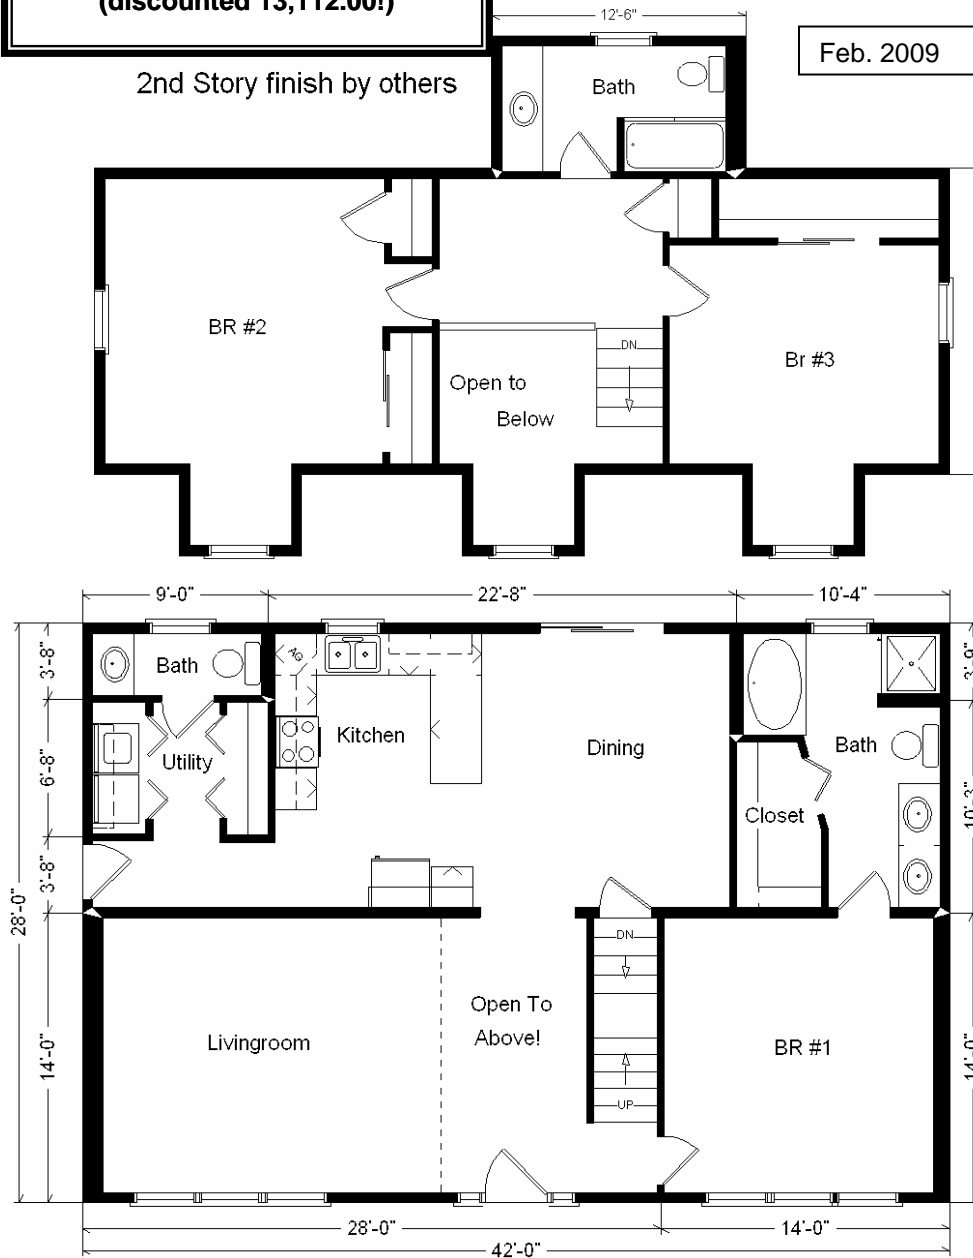

Model #4

28x42 Cape Cod 1,859 sq. ft.

Design Homes, Inc.

Buy Display Model For:
\$96,158.00!
 (discounted 13,112.00!)

Clearwater, MN
 (#7577 -3-1)

Feb. 2009

2nd Story finish by others

Base Price:	\$86,951.00
This Home Displays The Following Options:	
12' Shed Dormer	3,973.00
Extra 6' Gable Dormer	3,711.00
Upgrade Siding (Mastic-Quest)	2,628.00
Upgrade Carpet (WL)	627.00
Ceramic Tile (Foyer)	226.00
Oak Doors & Trim	950.00
Recessed Lights (x4)	180.00
Dimmer Switch	17.00
Extra 1/2 Bath	1,035.00
Utility Area w/Northport Cabinets	695.00
Double Sink Vanity	565.00
5' Whirlpool Tub	1,900.00
Richwood Lite Cabinets	1,404.00
* GE Dishwasher	421.00
* Kolbe Double Hung Windows	500.00
* Extra Window (Bdr #1)	325.00
Window Grilles (GIA x15)	585.00
Front Entry Etched Door	262.00
Sidelight Full Etched Glass	1,620.00
* 6' Kolbe Sliding Patio Door w/Grills (DR)	695.00

Total With Options Shown: \$109,270.00

* Item/Brand Name No Longer Available

**Price Includes All Blueprints,
 Delivery, Crane Work,
 Water Heater,
 Finish Ready For Hookups,
 Lennox Furnace Installed, & Tax!**

Color Information
 Glacier Blue Siding, White Trim, Black Shingles,
 Black Shutters, White Baths, Parchment Carpet,
 Nutmeg Oak Trim & Doors, 91066 Vinyl, White Kolbe
 Double Hung Windows, Stainless Steel Sink,
 White Dishwasher & Rangehood, Grey Pampas
 Countertop, Richwood Oak Cabinets