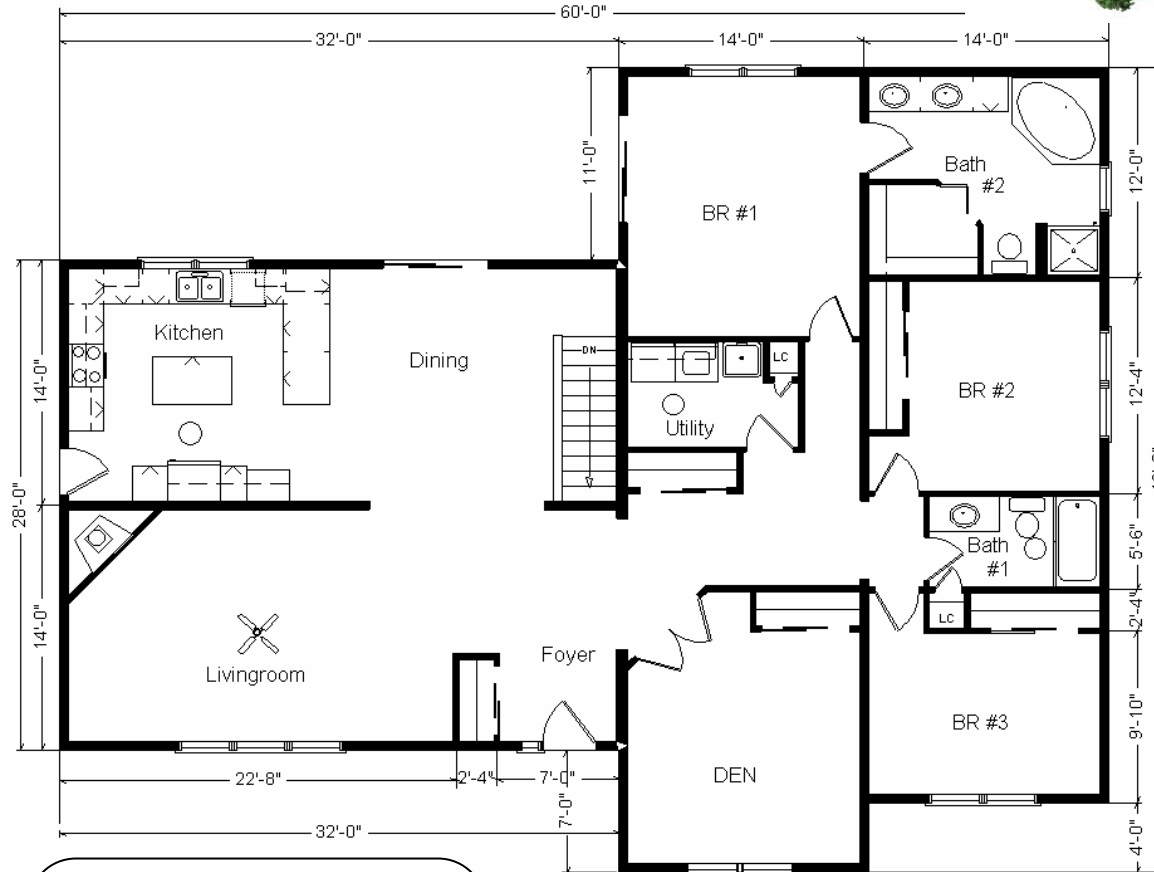

Model #1

28x76 4-Sec. Ranch 2,128 sq.

Design Homes, Inc.

Wisconsin Dells, WI

(#9178 -8-4)

Base Price:	\$121,454.00
This Home Displays The Following Options:	
* 7 1/2' Roof Rise (6/12 Slope)	3,344.00
Large Gable	1,074.00
Upgrade Carpet (Gorham)	1,158.00
Laminate (Kitchen, DR)	1,354.00
* Ceramic Tile (Foyer)	335.00
Gas Fireplace	3,159.00
Vaulted Ceilings (K, DR, LR, Foyer)	1,523.00
Interior French Doors w/Glass	534.00
Oak Trim & Doors	1,150.00
Raised 6 Panel Doors (x9)	1,755.00
Paddle Fan w/Light (LR)	164.00
Tv/Phone Box	13.00
Laundry Tub	138.00
Utility Hook-Up w/Northport Cabinets	695.00
Extra 3/4 Bath	1,839.00
Double Sink Vanity	565.00
Corner Whirlpool	2,400.00
Vanity Base Drawers (x3)	264.00
Cultured Granite Vanity Tops (Baths- 10')	550.00
Seneca Ridge Cabinets	2,137.00
6' Extra Base Cabinets	780.00
3' Extra Wall Cabinets	318.00
2-24" Utility Cabinets w/Shelves	1,052.00
36" High Cabinets (x2)	72.00
WCMGD2736 (Corner Cabinet w/Glass)	230.00
Base Waste Basket-18	82.00
Tilt Out Sink Trays	45.00
Crown Molding (31')	208.00
Kitchen Planning Desk	159.00
Kitchen Desk Drawers (DD18)	197.00
Whirlpool Dishwasher (DU850SWPQ)	439.00
Suntubes (x3)	1,590.00
Upgrade Kitchen Window (SH2-3030)	225.00
Extra Bedroom Window (Bdr.#3)	285.00
Upgrade Front Entry Door (SS684FLR)	935.00
Sidelight (SS692FLR)	1,122.00
6' Vision Patio Door (DR upcharge)	481.00
6' Vision Patio Door (BR#1 outright)	805.00

Total With Options Shown: \$154,630.00

Price Includes All Blueprints, Delivery, Crane Work, Water Heater, Finish Ready For Hookups, Lennox Furnace Installed, & Tax!

* Item/Brand Name No Longer Available

Variation...

Variation Base Price.....	\$121,454.00
With the most Popular Options:	
6' Patio Doors.....	481.00
Utility Area w/Cabinets.....	695.00
Extra Full Bath.....	1,839.00
Interior French Doors w/glass.....	534.00
Central Air.....	2,140.00
Variation Total w/Options:...	\$127,143.00