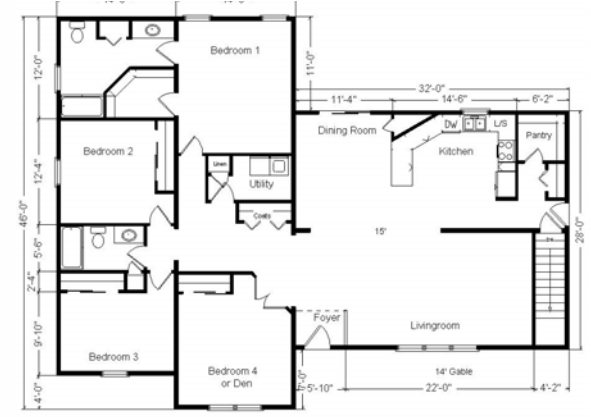

Model #1

28x76 4-Sec. Ranch 2,128 sq.

Design Homes, Inc.

Wisconsin Dells, WI

(#9178 -8-4)

Base Price:	\$121,454.00
This Home Displays The Following Options:	
* 7 1/2' Roof Rise (6/12 Slope)	3,344.00
Large Gable	1,074.00
Upgrade Carpet (Gorham)	1,158.00
Laminate (Kitchen, DR)	1,354.00
* Ceramic Tile (Foyer)	335.00
Gas Fireplace	3,159.00
Vaulted Ceilings (K, DR, LR, Foyer)	1,523.00
Interior French Doors w/Glass	534.00
Oak Trim & Doors	1,150.00
Raised 6 Panel Doors (x9)	1,755.00
Paddle Fan w/Light (LR)	164.00
Tv/Phone Box	13.00
Laundry Tub	138.00
Utility Hook-Up w/Northport Cabinets	695.00
Extra 3/4 Bath	1,839.00
Double Sink Vanity	565.00
Corner Whirlpool	2,400.00
Vanity Base Drawers (x3)	264.00
Cultured Granite Vanity Tops (Baths- 10')	550.00
Seneca Ridge Cabinets	2,137.00
6' Extra Base Cabinets	780.00
3' Extra Wall Cabinets	318.00
2-24" Utility Cabinets w/Shelves	1,052.00
36" High Cabinets (x2)	72.00
WCMGD2736 (Corner Cabinet w/Glass)	230.00
Base Waste Basket-18	82.00
Tilt Out Sink Trays	45.00
Crown Molding (31')	208.00
Kitchen Planning Desk	159.00
Kitchen Desk Drawers (DD18)	197.00
Whirlpool Dishwasher (DU850SWPQ)	439.00
Suntubes (x3)	1,590.00
Upgrade Kitchen Window (SH2-3030)	225.00
Extra Bedroom Window (Bdr.#3)	285.00
Upgrade Front Entry Door (SS684FLR)	935.00
Sidelight (SS692FLR)	1,122.00
6' Vision Patio Door (DR upcharge)	481.00
6' Vision Patio Door (BR#1 outright)	805.00

Total With Options Shown: \$154,630.00

Price Includes All Blueprints, Delivery, Crane Work, Water Heater, Finish Ready For Hookups, Lennox Furnace Installed, & Tax!

* Item/Brand Name No Longer Available

Variation...

Variation Base Price.....	\$121,454.00
With the most Popular Options:	
6' Patio Doors.....	481.00
Utility Area w/Cabinets.....	695.00
Extra Full Bath.....	1,839.00
Interior French Doors w/glass.....	534.00
Central Air.....	2,140.00
Variation Total w/Options:...	\$127,143.00