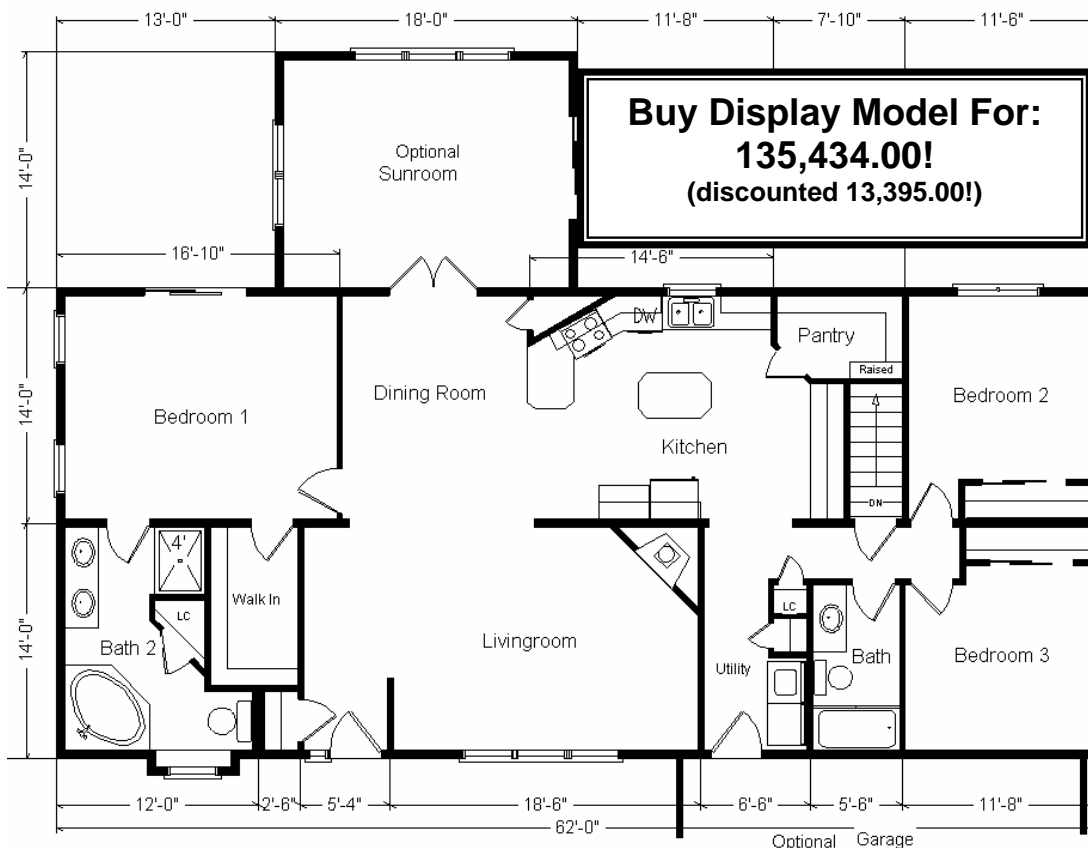

# Model #1

28x62 Ranch w/SR 1,988 sq. ft.

# Design Homes, Inc.

Eldridge, IA  
 (#8858 -6-6)

Feb. 2009

<b>Base Price:</b>	<b>\$94,314.00</b>
<b>This Home Displays The Following Options:</b>	
* 7 1/2' Roof Rise (6/12Slope)	2,728.00
Hip Roof (Both Ends)	3,618.00
Large Gable	1,074.00
Extra Gable Detail	193.00
1' Bump-Out Of Small Window (Bath #2)	464.00
Upgrade Carpet (WL)	1,106.00
Laminate Tile (DR, Utility, Foyer)	1,574.00
Vaulted Ceilings (LR, DR, Kitchen)	1,261.00
Gas Fireplace	3,159.00
Oak Trim & Doors	1,150.00
Upgrade 6 Panel Oak Doors (x10)	1,950.00
Interior French Doors w/Glass	534.00
Paddle Fan Light (LR)	189.00
Box w/Pull Tag Wire	13.00
Extra 3/4 Bath	1,839.00
Utility Hook-Up w/Northport Cabinets	695.00
Brush Nickel Package	1,210.00
Capella Corner Whirlpool	2,400.00
Double Sink Vanity	565.00
Vanity Base Drawers (x3)	264.00
Shower Door (Bath #2)	160.00
Seneca Ridge Oak Cabinets	2,137.00
8' Extra Base Cabinets	1,040.00
5.75' Extra Wall Cabinets	610.00
Crown Molding Above Kit Cabinets (30')	201.00
5' Mullion Glass Door Wall Cabinets	325.00
Whirlpool Dishwasher SS (DU850SWPS)	489.00
Suntube (x2)	1,060.00
* Kolbe Double Hung Windows	500.00
* Kolbe Extra Windows (Bdr. 2 & 3)	718.00
Upgrade Front Entry Door (SS684HRRB)	1,117.00
Sidelight Stained (SS692HRRB)	1,204.00
* Kolbe Sliding Patio Door (Bdr.#1)	1,001.00
<b>Home Total w/Options</b>	<b>\$130,862.00</b>
<b>14 x18 SR w/Gable Base Price</b>	<b>\$16,331.00</b>
Vaulted Ceiling	428.00
Upgrade Carpet (WL)	296.00
Paddle Fan/Light	151.00
* 6' Kolbe Sliding Patio Door	1,001.00
Credit 32" Door	-240.00
<b>Sunroom Total</b>	<b>\$17,967.00</b>
<b>Total With Options Shown:</b>	<b>\$148,829.00</b>

**Buy Display Model For:**  
**135,434.00!**  
 (discounted 13,395.00!)

**Price Includes All Blueprints, Delivery, Crane Work, Water Heater, Finish Ready For Hookups, Lennox Furnace Installed, & Tax!**