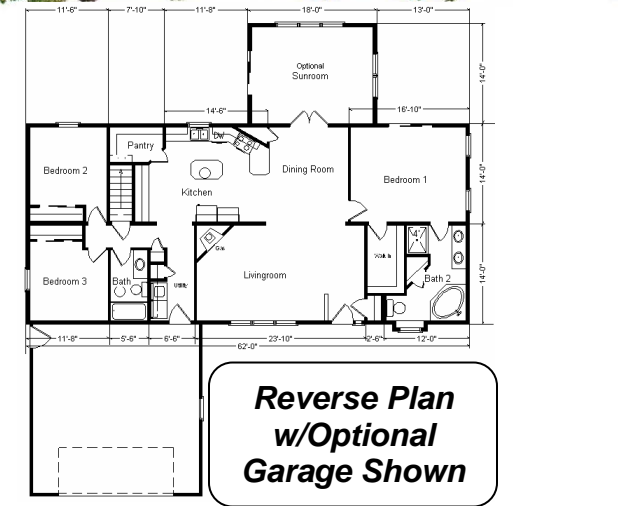

Reverse Plan w/Optional Garage Shown