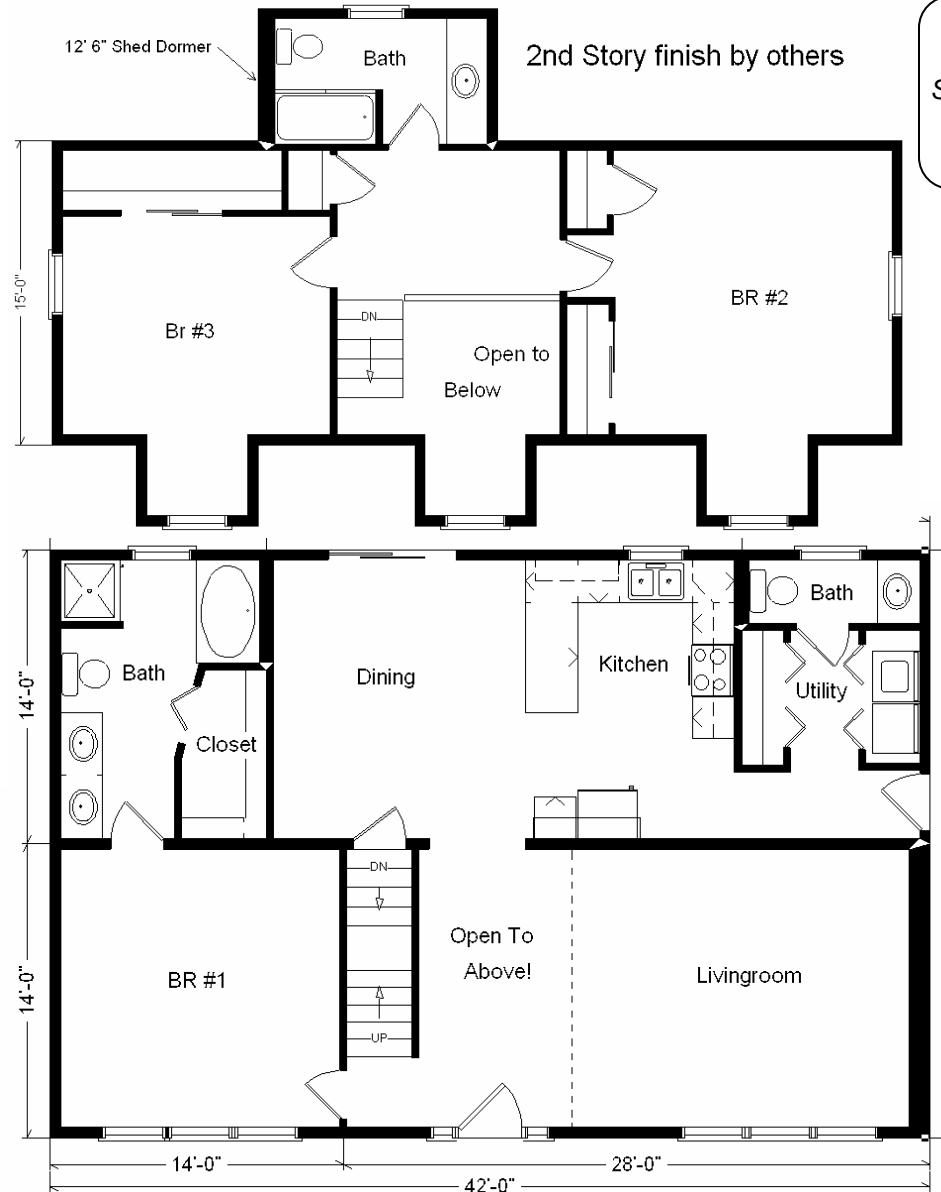

Model #8

28x42 Cape Cod 1,859 sq. ft.

Design Homes, Inc.

Eldridge, IA
(#8841 -6-1)

Base Price:	\$86,951.00
This Home Displays The Following Options:	
12' Shed Dormer	3,973.00
Extra 6' Gable Dormer	3,711.00
Upgrade Siding(Mastic-Quest)	2,628.00
Upgrade Carpet(WL)	627.00
Laminate Tile (Foyer)	175.00
Oak Doors & Trim	950.00
Tv/Phone Box	13.00
4-Recessed Lights (Kitchen)	180.00
Dimmer Switch (Kitchen)	17.00
Extra 1/2 Bath	1,035.00
Utility Area w/Northport Cabinets	695.00
Double Sink Vanity	565.00
5' Whirlpool Tub	1,900.00
Richwood Lite Cabinets	1,404.00
Whirlpool Dishwasher (DU850SWP)	439.00
* Kolbe Extra Window (Bdr #1)	325.00
* Kolbe Double Hung Windows	500.00
Window Grilles(GIA x15)	585.00
2-Sidelights 1/2 Glass(Foyer)	834.00
* 6' Peachtree French Slider(DR-Prado)	610.00

Total With Options Shown: \$108,117.00

* Item/Brand Name No Longer Available

**Reverse Plan
w/Optional
Garage Shown**

Feb. 2009

Color Information

Glacier Blue Siding, White Trim, Black Shingles, Black Shutters, White Baths, Mortar Carpet, 91066 Vinyls, SS Sink, White DW & Rangehood, Nutmeg Oak Trim & Doors, Kolbe White Dbl-hung Windows, Beige Pampas Countertop

**Price Includes All Blueprints,
Delivery, Crane Work,
Water Heater,
Finish Ready For Hookups,
Lennox Furnace Installed, & Tax!**

Variation...

Base Price:	\$ 86,951.00
With the most Popular Options:	
Whirlpool Dishwasher.....	43900
Utility Hook-ups.....	395.00
6' Patio Door.....	481.00
1/2 Bath.....	1,035.00
Double Vanity Sinks.....	565.00
Variation Total w/Options:..	\$89,866.00