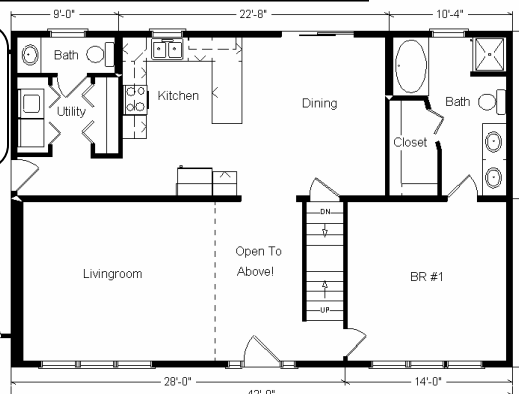

Model #8

28x42 Cape Cod 1,859 sq. ft.

Design Homes, Inc.

Eldridge, IA
(#8841 -6-1)

Base Price:	\$86,951.00
This Home Displays The Following Options:	
12' Shed Dormer	3,973.00
Extra 6' Gable Dormer	3,711.00
Upgrade Siding(Mastic-Quest)	2,628.00
Upgrade Carpet(WL)	627.00
Laminate Tile (Foyer)	175.00
Oak Doors & Trim	950.00
Tv/Phone Box	13.00
4-Recessed Lights (Kitchen)	180.00
Dimmer Switch (Kitchen)	17.00
Extra 1/2 Bath	1,035.00
Utility Area w/Northport Cabinets	695.00
Double Sink Vanity	565.00
5' Whirlpool Tub	1,900.00
Richwood Lite Cabinets	1,404.00
Whirlpool Dishwasher (DU850SWP)	439.00
* Kolbe Extra Window (Bdr #1)	325.00
* Kolbe Double Hung Windows	500.00
Window Grilles(GIA x15)	585.00
2-Sidelights 1/2 Glass(Foyer)	834.00
* 6' Peachtree French Slider(DR-Prado)	610.00

Total With Options Shown: \$108,117.00

* Item/Brand Name No Longer Available

**Reverse Plan
w/Optional
Garage Shown**

Feb. 2009

Color Information

Glacier Blue Siding, White Trim, Black Shingles, Black Shutters, White Baths, Mortar Carpet, 91066 Vinyls, SS Sink, White DW & Rangehood, Nutmeg Oak Trim & Doors, Kolbe White Dbl-hung Windows, Beige Pampas Countertop

**Price Includes All Blueprints,
Delivery, Crane Work,
Water Heater,
Finish Ready For Hookups,
Lennox Furnace Installed, & Tax!**

Variation...

Base Price:	\$ 86,951.00
With the most Popular Options:	
Whirlpool Dishwasher.....	43900
Utility Hook-ups.....	395.00
6' Patio Door.....	481.00
1/2 Bath.....	1,035.00
Double Vanity Sinks.....	565.00
Variation Total w/Options:..	\$89,866.00