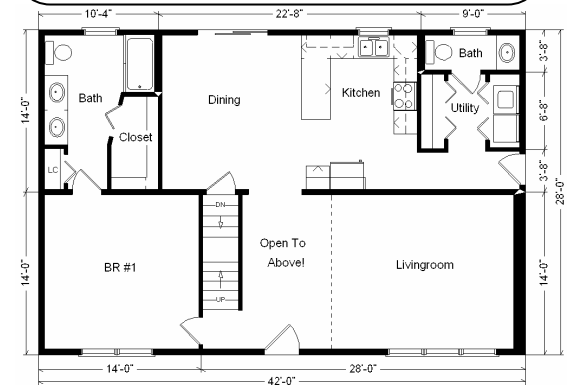

Model #8

28x42 Cape Cod 1,859 sq. ft.

Design Homes, Inc.

Eldridge, IA
(#8841 -6-1)

Base Price:	\$86,951.00
This Home Displays The Following Options:	
12' Shed Dormer	3,973.00
Extra 6' Gable Dormer	3,711.00
Upgrade Siding(Mastic-Quest)	2,628.00
Upgrade Carpet(WL)	627.00
Laminate Tile (Foyer)	175.00
Oak Doors & Trim	950.00
Tv/Phone Box	13.00
4-Recessed Lights (Kitchen)	180.00
Dimmer Switch (Kitchen)	17.00
Extra 1/2 Bath	1,035.00
Utility Area w/Northport Cabinets	695.00
Double Sink Vanity	565.00
5' Whirlpool Tub	1,900.00
Richwood Lite Cabinets	1,404.00
Whirlpool Dishwasher (DU850SWP)	439.00
* Kolbe Extra Window (Bdr #1)	325.00
* Kolbe Double Hung Windows	500.00
Window Grilles(GIA x15)	585.00
2-Sidelights 1/2 Glass(Foyer)	834.00
* 6' Peachtree French Slider(DR-Prado)	610.00

Total With Options Shown: \$108,117.00

* Item/Brand Name No Longer Available

**Reverse Plan
w/Optional
Garage Shown**

Feb. 2009

Color Information

Glacier Blue Siding, White Trim, Black Shingles, Black Shutters, White Baths, Mortar Carpet, 91066 Vinyls, SS Sink, White DW & Rangehood, Nutmeg Oak Trim & Doors, Kolbe White Dbl-hung Windows, Beige Pampas Countertop

**Price Includes All Blueprints,
Delivery, Crane Work,
Water Heater,
Finish Ready For Hookups,
Lennox Furnace Installed, & Tax!**

Variation...

Base Price:	\$ 86,951.00
With the most Popular Options:	
Whirlpool Dishwasher.....	43900
Utility Hook-ups.....	395.00
6' Patio Door.....	481.00
1/2 Bath.....	1,035.00
Double Vanity Sinks.....	565.00
Variation Total w/Options:..	\$89,866.00