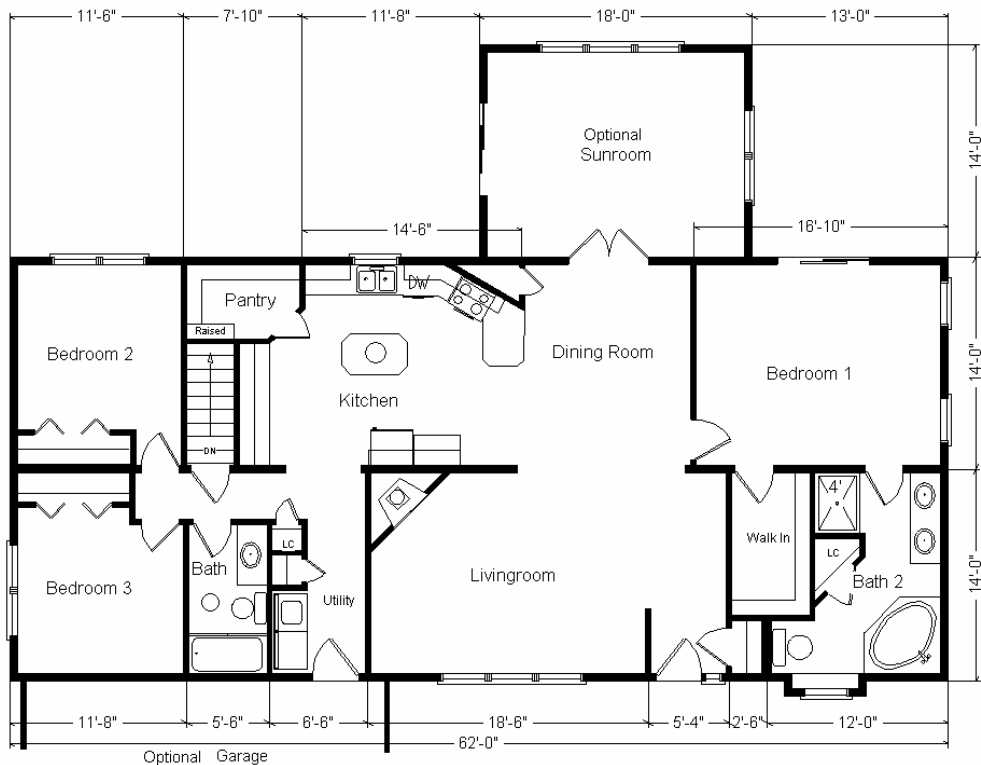

Base Price:	\$94,314.00
This Home Displays The Following Options:	
* 7 1/2' Roof Rise (6/12 Slope)	2,728.00
Hip Roof (Both Ends)	3,618.00
Large Gable	1,074.00
Extra Gable Detail	193.00
1' Bump-Out Window (Bath #2)	464.00
Upgrade Carpet (WL)	1,157.00
Laminate Tile (Din, Utility, Foyer)	1,557.00
Vaulted Ceilings (LR, DR, Kitchen)	1,261.00
Gas Fireplace	3,159.00
Oak Trim & Doors	1,150.00
Upgrade 6 Panel Oak Doors (x10)	1,950.00
Interior French Doors w/Glass	534.00
Paddle Fan Light (LR)	189.00
Box w/Pull Tag Wire	13.00
Extra 3/4 Bath	1,839.00
Utility Hook-Up w/Cabinets	695.00
Brushed Nickel Package	1,485.00
Corner Whirlpool	2,400.00
Double Sink Vanity	565.00
Vanity Base Drawers (x3)	264.00
Shower Door (Bath #2)	160.00
Seneca Ridge Oak Cabinets	2,137.00
7.5' Extra Base Cabinets	975.00
6' Extra Wall Cabinets	636.00
Crown Molding Above Kit Cabinets (30')	201.00
5' Mullion Glass Door Wall Cabinets	325.00
Whirlpool SS Dishwasher (DU850)	489.00
Suntube (x2)	1,060.00
Extra Windows (BR #2 & 3)	570.00
Upgrade Front Door (SS684HRRB)	1,117.00
Sidelight Stained (SS692HRRB)	1,204.00
6' Visions Patio Door (BR #1)	805.00
Home Total w/Options	\$130,288.00

14 x18 SR w/Gable Base Price	\$16,331.00
Vaulted Ceiling	428.00
Upgrade Carpet (WL)	291.00
Paddle Fan/Light	151.00
6' Visions Patio Door	805.00
Credit 32" Door	-240.00
Sunroom Total	\$17,766.00

Total With Options Shown: \$148,054.00

Optional Garage
24' x 22'
Base Price.....8,812.00
6/12 Roof Slope968.00
Gable Garage Roof ..1,620.00
Total..... \$11,400.00

Price Includes
All Blueprints,
Delivery, Crane
Work,
Water Heater,
Finish Ready
For Hookups,
Lennox
Furnace
Installed, &
Tax!