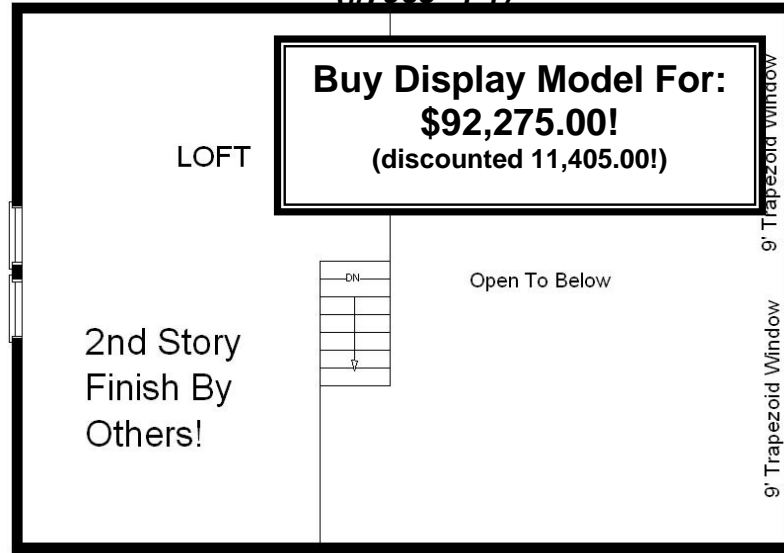

Model #6

28x40 Loft 1,610 sq. ft.

Design Homes, Inc.

Fond du Lac, WI
(#7965 -4-1)

Feb. 2009

Base Price:	$84,138.00
This Home Displays The Following Options:	
Outside Chimney Chase	669.00
Vinyl Log Siding	5,444.00
Carpet Upgrade (Gorham)	510.00
Gas Fireplace	3,159.00
6 Panel Masonite Doors (x10)	400.00
Tv/Phone Box	13.00
* GE Dishwasher	421.00
* Crestline 9' Trapezoid Windows (x2)	5,402.00
* Crestline Windows (Unfinished)	850.00
9' French Swing (DR outright)	2,060.00
9' French Swing (LR upcharge)	464.00
Sidelight Full Glass (S4)	446.00
Exterior Door Credit	-240.00
Shutter Credit	-56.00

Total With Options Shown: $103,680.00

* Item/Brand Name No Longer Available

Price Includes All Blueprints, Delivery, Crane Work, Water Heater, Finish Ready For Hookups, Lennox Furnace Installed, & Tax!

Color Information
WC Vinyl Log Siding, Green Trim, Green Shingles, No Shutters, White Bath, Green Carpet, 91057 Vinyls, Std. Trim & 6-Panel Masonite Doors, SS Sink, Green Crestline Dbl-hung Windows, Bisque Dishwasher & Rangehood, Black FP Front, Sage Coral Countertop

28x42 Variation...

28 x42 Base Price:..... $ 86,951.00
With the most Popular Options:
Whirlpool Dishwasher..... 439.00
2-6' Patio Doors..... 1,610.00
2-6' Trapezoid Windows..... 3,478.00
Utility Room w/Cabinets..... 695.00
Variation Total w/Options:.. $93,178.00