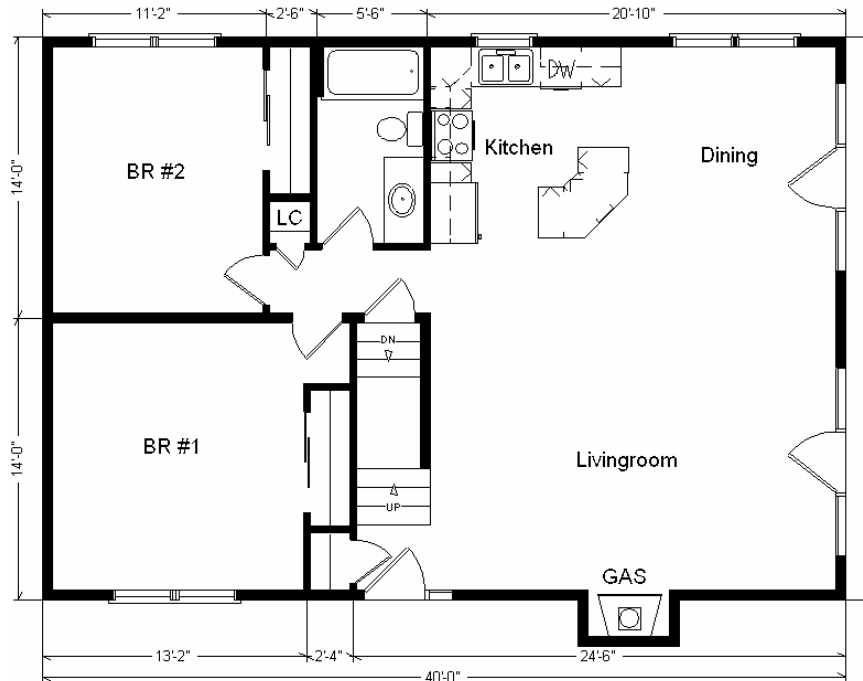

Model #6

28x40 Loft 1,610 sq. ft.

Design Homes, Inc.

Fond du Lac, WI
 (#7965 -4-1)

Feb. 2009

Base Price:	\$84,138.00
This Home Displays The Following Options:	
Outside Chimney Chase	669.00
Vinyl Log Siding	5,444.00
Carpet Upgrade (Gorham)	510.00
Gas Fireplace	3,159.00
6 Panel Masonite Doors (x10)	400.00
Tv/Phone Box	13.00
* GE Dishwasher	421.00
* Crestline 9' Trapezoid Windows (x2)	5,402.00
* Crestline Windows (Unfinished)	850.00
9' French Swing (DR outright)	2,060.00
9' French Swing (LR upcharge)	464.00
Sidelight Full Glass (S4)	446.00
Exterior Door Credit	-240.00
Shutter Credit	-56.00

Total With Options Shown: \$103,680.00

* Item/Brand Name No Longer Available

Price Includes All Blueprints, Delivery, Crane Work, Water Heater, Finish Ready For Hookups, Lennox Furnace Installed, & Tax!

Color Information
 WC Vinyl Log Siding, Green Trim, Green Shingles, No Shutters, White Bath, Green Carpet, 91057 Vinyls, Std. Trim & 6-Panel Masonite Doors, SS Sink, Green Crestline Dbl-hung Windows, Bisque Dishwasher & Rangehood, Black FP Front, Sage Coral Countertop