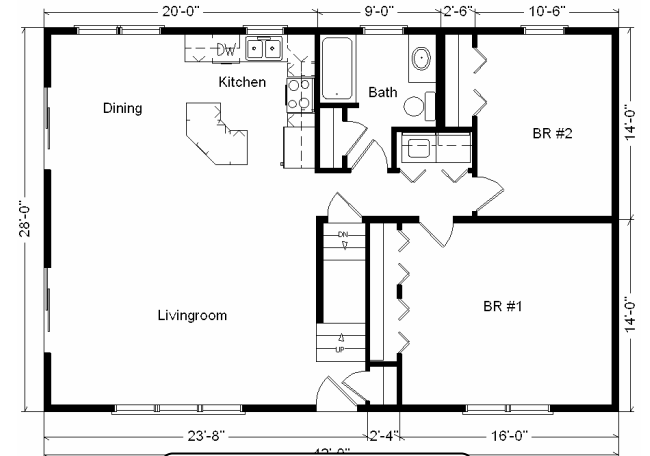

Model #6

28x40 Loft 1,610 sq. ft.

Design Homes, Inc.

Fond du Lac, WI
 (#7965 -4-1)

Feb. 2009

Base Price:	\$84,138.00
This Home Displays The Following Options:	
Outside Chimney Chase	669.00
Vinyl Log Siding	5,444.00
Carpet Upgrade (Gorham)	510.00
Gas Fireplace	3,159.00
6 Panel Masonite Doors (x10)	400.00
Tv/Phone Box	13.00
* GE Dishwasher	421.00
* Crestline 9' Trapezoid Windows (x2)	5,402.00
* Crestline Windows (Unfinished)	850.00
9' French Swing (DR outright)	2,060.00
9' French Swing (LR upcharge)	464.00
Sidelight Full Glass (S4)	446.00
Exterior Door Credit	-240.00
Shutter Credit	-56.00

Total With Options Shown: \$103,680.00

* Item/Brand Name No Longer Available

Price Includes All Blueprints, Delivery, Crane Work, Water Heater, Finish Ready For Hookups, Lennox Furnace Installed, & Tax!

Color Information
 WC Vinyl Log Siding, Green Trim, Green Shingles, No Shutters, White Bath, Green Carpet, 91057 Vinyls, Std. Trim & 6-Panel Masonite Doors, SS Sink, Green Crestline Dbl-hung Windows, Bisque Dishwasher & Rangehood, Black FP Front, Sage Coral Countertop

28x42 Variation...

28 x42 Base Price:..... \$ 86,951.00
With the most Popular Options:
 Whirlpool Dishwasher..... 439.00
 2-6' Patio Doors..... 1,610.00
 2-6' Trapezoid Windows..... 3,478.00
 Utility Room w/Cabinets..... 695.00
Variation Total w/Options:.. \$93,178.00