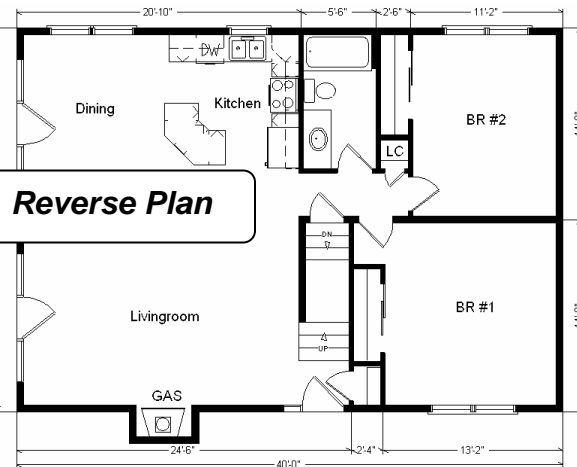

Model #6

28x40 Loft 1,610 sq. ft.

Design Homes, Inc.

Fond du Lac, WI
 (#7965 -4-1)

Feb. 2009

Base Price:	\$84,138.00
This Home Displays The Following Options:	
Outside Chimney Chase	669.00
Vinyl Log Siding	5,444.00
Carpet Upgrade (Gorham)	510.00
Gas Fireplace	3,159.00
6 Panel Masonite Doors (x10)	400.00
Tv/Phone Box	13.00
* GE Dishwasher	421.00
* Crestline 9' Trapezoid Windows (x2)	5,402.00
* Crestline Windows (Unfinished)	850.00
9' French Swing (DR outright)	2,060.00
9' French Swing (LR upcharge)	464.00
Sidelight Full Glass (S4)	446.00
Exterior Door Credit	-240.00
Shutter Credit	-56.00

Total With Options Shown: \$103,680.00

* Item/Brand Name No Longer Available

Price Includes All Blueprints, Delivery, Crane Work, Water Heater, Finish Ready For Hookups, Lennox Furnace Installed, & Tax!

Color Information
 WC Vinyl Log Siding, Green Trim, Green Shingles, No Shutters, White Bath, Green Carpet, 91057 Vinyls, Std. Trim & 6-Panel Masonite Doors, SS Sink, Green Crestline Dbl-hung Windows, Bisque Dishwasher & Rangehood, Black FP Front, Sage Coral Countertop