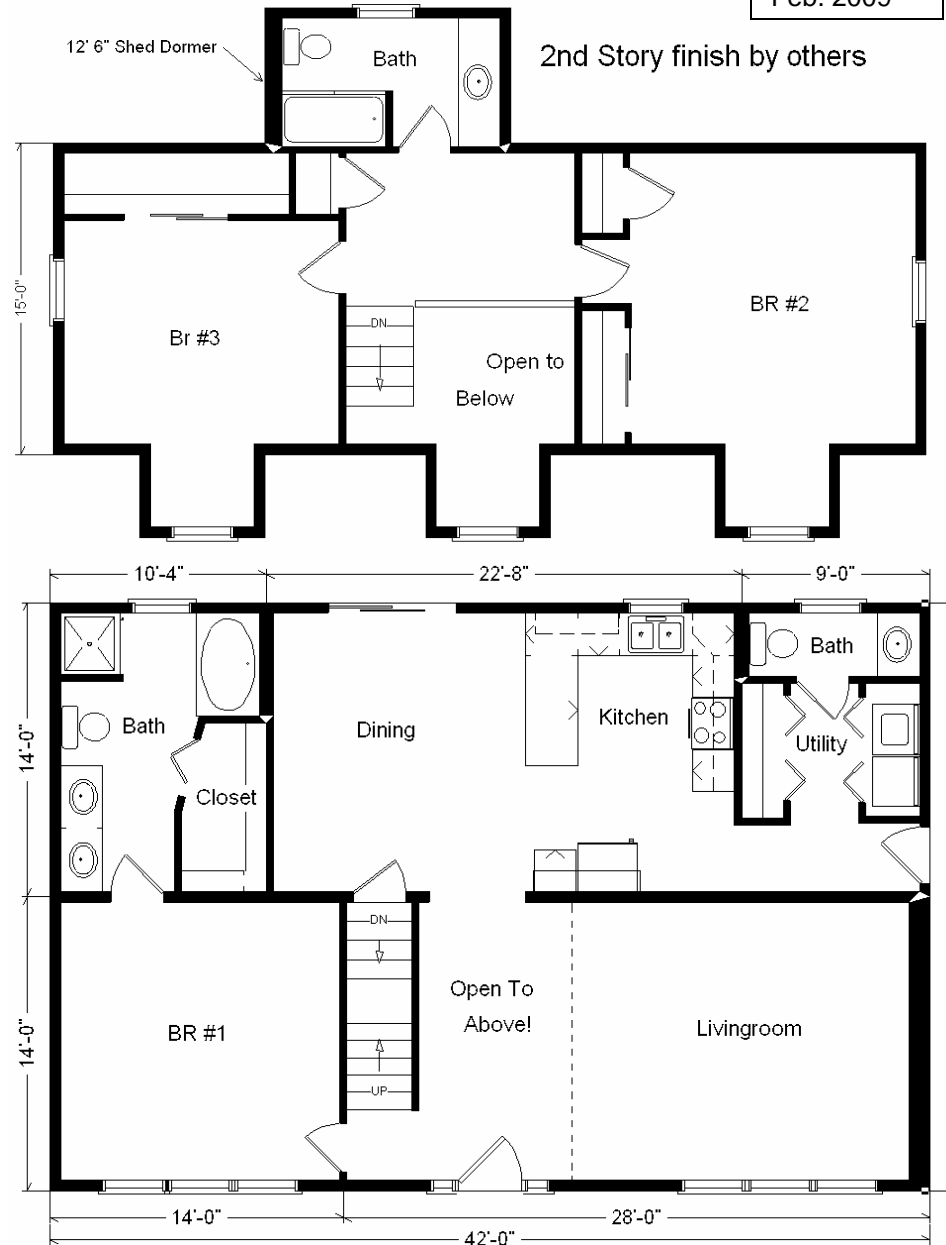

# Model #1

28x42 Cape Cod 1,859 sq. ft.

# Design Homes, Inc.

Green Bay, WI  
 (#8842 -6-1)

Feb. 2009

<b>Base Price:</b>	<b>\$86,951.00</b>
<b>This Home Displays The Following Options:</b>	
12' Shed Dormer	3,973.00
Extra 6' Gable Dormer	3,711.00
Upgrade Siding (Mastic-Quest)	2,628.00
Upgrade Carpet (WL)	627.00
Laminate Tile (Foyer)	178.00
Oak Trim & Doors	950.00
TV Phone Box	13.00
4-Recessed Lights (Kitchen)	180.00
Dimmer Switch (Kitchen)	17.00
Extra 1/2 Bath	1,035.00
Utility Area w/Northport Cabinets	695.00
Double Sink Vanity	565.00
5' Whirlpool Tub	1,900.00
Richwood Lite Cabinets	1,404.00
Whirlpool Dishwasher (DU850SWP)	439.00
* Kolbe Dbl-hung Vinyl Windows	500.00
Upgrade Window (BR #1)	359.00
Window Grilles (GIA x15)	630.00
Sidelights 1/2 Glass (x2 S33)	834.00
* 6' Prado Patio Door (DR)	610.00

**Total With Options Shown: \$108,199.00**

\* Item/Brand Name No Longer Available

**Price Includes All Blueprints, Delivery, Crane Work, Water Heater, Finish Ready For Hookups, Lennox Furnace Installed, & Tax!**