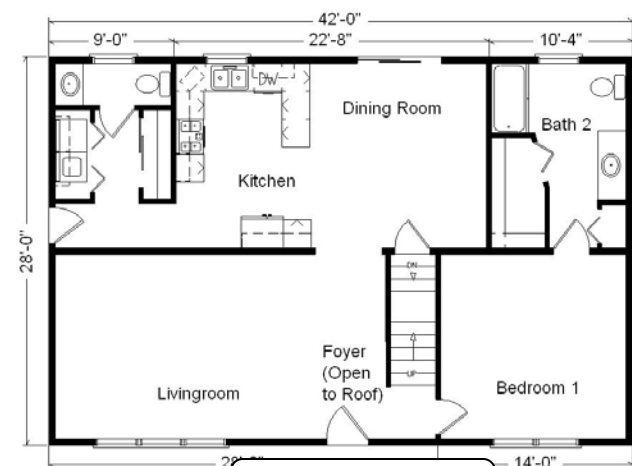

Variation...

Base Price:.....	$ 86,951.00
With the most Popular Options:	
Whirlpool Dishwasher.....	439.00
Utility Hook-ups.....	395.00
6' Patio Door.....	481.00
1/2 Bath.....	1,035.00
Central Air.....	2,140.00
Variation Total w/Options:..	$91,441.00