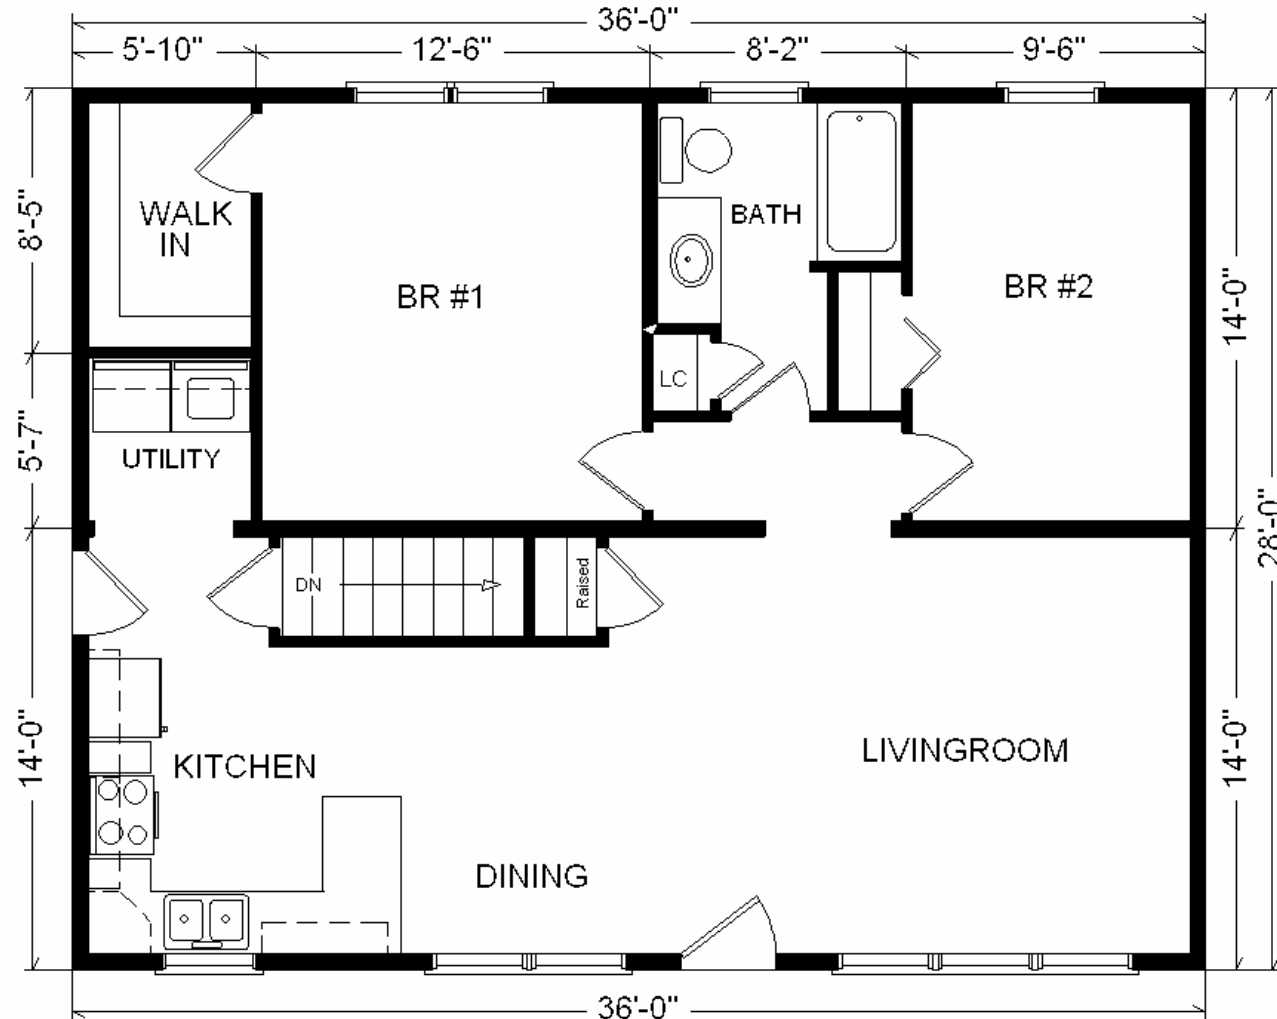

Design Homes, Inc.

Green Bay, WI
 (#9240 -8-6)

Model #2

28x36 Ranch 1,008 sq. ft.

| | |
|--|--------------------|
| Base Price: | \$62,818.00 |
| This Home Displays The Following Options: | |
| 5/12 Roof Slope | 1,188.00 |
| Vaulted Ceiling (Kitchen, DR, LR) | 857.00 |
| Oak Trim & Doors | 950.00 |
| Utility Hook Up w/Shelf | 395.00 |
| Spring Valley Natural Cabinets | 1,280.00 |
| Whirlpool Dishwasher (DU850SWP) | 439.00 |

Total With Options Shown: \$67,927.00

Price Includes All Blueprints, Delivery, Crane Work, Water Heater, Finish Ready For Hookups, Lennox Furnace Installed, & Tax!

Reverse Plan w/Optional Garage Shown

Color Information
 Sterling Gray Siding, White Trim, Black Shingles, Black Shutters, SS Sink, White Dishwasher & Rangehood, Natural Oak Trim & Doors, Bisque Bath, Parkway Carpet, 91080 Vinyls, White Visions Sgl-hung Windows, Sand Natural Canvas Countertop