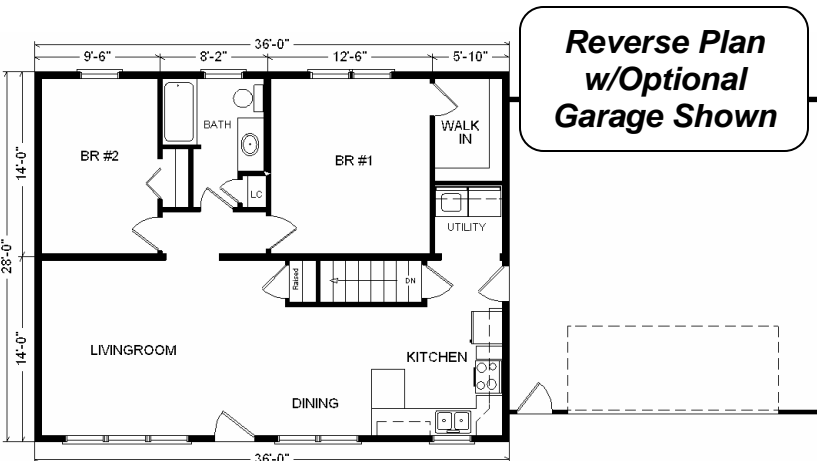

Design Homes, Inc.

Green Bay, WI
 (#9240 -8-6)

Model #2

28x36 Ranch 1,008 sq. ft.

| | |
|--|--------------------|
| Base Price: | \$62,818.00 |
| This Home Displays The Following Options: | |
| 5/12 Roof Slope | 1,188.00 |
| Vaulted Ceiling (Kitchen, DR, LR) | 857.00 |
| Oak Trim & Doors | 950.00 |
| Utility Hook Up w/Shelf | 395.00 |
| Spring Valley Natural Cabinets | 1,280.00 |
| Whirlpool Dishwasher (DU850SWP) | 439.00 |

Total With Options Shown: \$67,927.00

Price Includes All Blueprints, Delivery, Crane Work, Water Heater, Finish Ready For Hookups, Lennox Furnace Installed, & Tax!

Reverse Plan w/Optional Garage Shown

Color Information
 Sterling Gray Siding, White Trim, Black Shingles, Black Shutters, SS Sink, White Dishwasher & Rangehood, Natural Oak Trim & Doors, Bisque Bath, Parkway Carpet, 91080 Vinyls, White Visions Sgl-hung Windows, Sand Natural Canvas Countertop