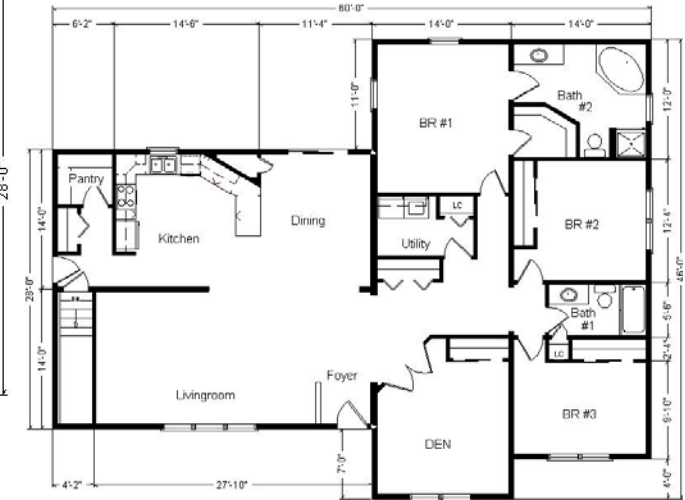

Color Information
Clay Siding, White Trim,
Weathered Wood Shingles,
Green Shutters, White Baths, Divinity Carpet,
91082 Vinyls, Natural Oak Trim & Doors,
Kolbe White Vinyl Dbl-hung Windows,
White DW & Rangehood,
Melange Countertop, Black Fireplace