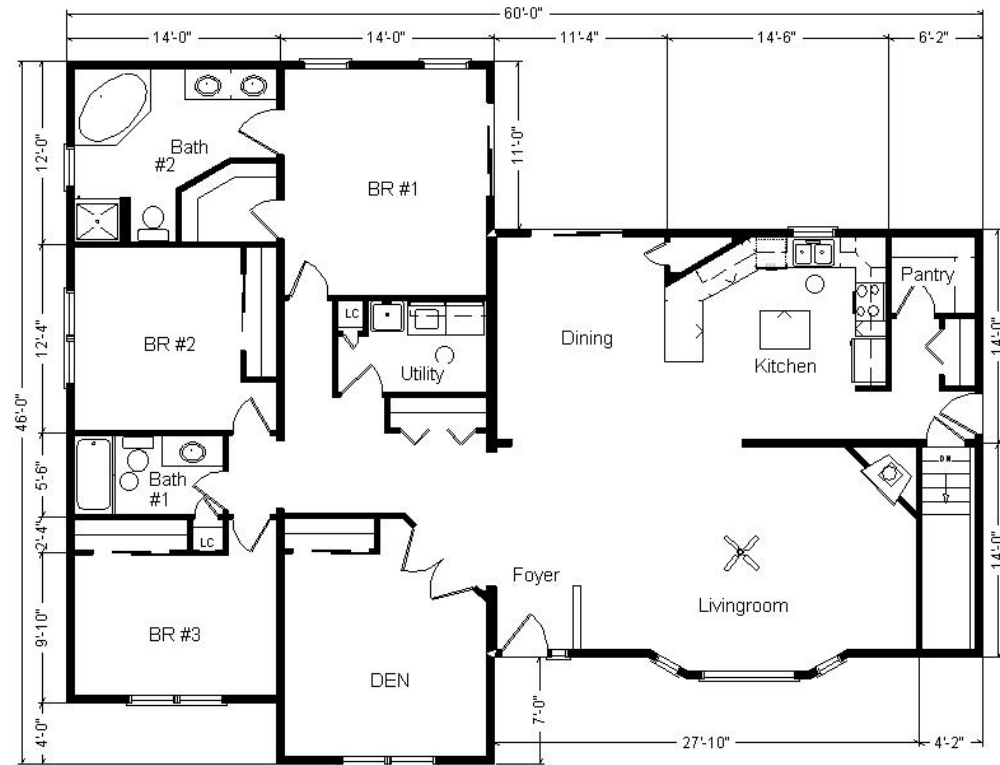

Model #4

28x76 4-Sec Ranch 2,128 sq. ft.

Design Homes, Inc.

Ham Lake, MN

(#8865 -6-4)

Feb. 2009

Base Price:	$121,454.00
This Home Displays The Following Options:	
* 7 1/2' Roof Rise (6/12 Slope)	3,344.00
Large Gable	1,074.00
Upgrade Carpet (Divinity)	2,272.00
Laminate Tile (Foyer)	118.00
Gas Fireplace	3,159.00
Vaulted Ceilings (LR, DR, Kitchen)	1,250.00
Oak Trim & Doors	1,150.00
Interior French Doors w/Glass	534.00
Paddle Fan Light (LR)	164.00
Extra 3/4 Bath	1,839.00
Utility Hook-Up w/Northport Cabinets	695.00
Laundry Tub	138.00
Cast Iron Sink	284.00
Double Sink Vanity	565.00
Corner Whirlpool Tub	2,400.00
Tri View Medicine Cabinets (x3)	360.00
Vanity Base Drawers (x3)	264.00
Seneca Ridge Maple Cabinets	3,208.00
Lazy Susan	636.00
Moveable Island	1,037.00
Crown Molding Above Kit Cabinets (21')	141.00
Whirlpool Dishwasher (DU850SWP)	439.00
Suntube (x3)	1,590.00
* Kolbe Walk-Out Bay (LR)	1,070.00
* Kolbe Double Hung Windows	500.00
* Kolbe Extra Window (Bdr.3)	359.00
Front Entry Door (SS684HRRB)	1,117.00
Sidelight (SS692HRRB)	1,204.00
* 6' Kolbe Patio Door (BR #1 outright)	1,001.00
* 6' Kolbe Patio Door (DR upcharge)	581.00
Total With Options Shown:	$153,947.00

* Item/Brand Name No Longer Available

Color Information
Clay Siding, White Trim,
Weathered Wood Shingles,
Green Shutters, White Baths, Divinity Carpet,
91082 Vinyls, Natural Oak Trim & Doors,
Kolbe White Vinyl Dbl-hung Windows,
White DW & Rangehood,
Melange Countertop, Black Fireplace

Variation...

Buy Display Model For:
$140,092.00!
(discounted 13,855.00!)

Price Includes All Blueprints, Delivery, Crane Work, Water Heater, Finish Ready For Hookups, Lennox Furnace Installed, & Tax!