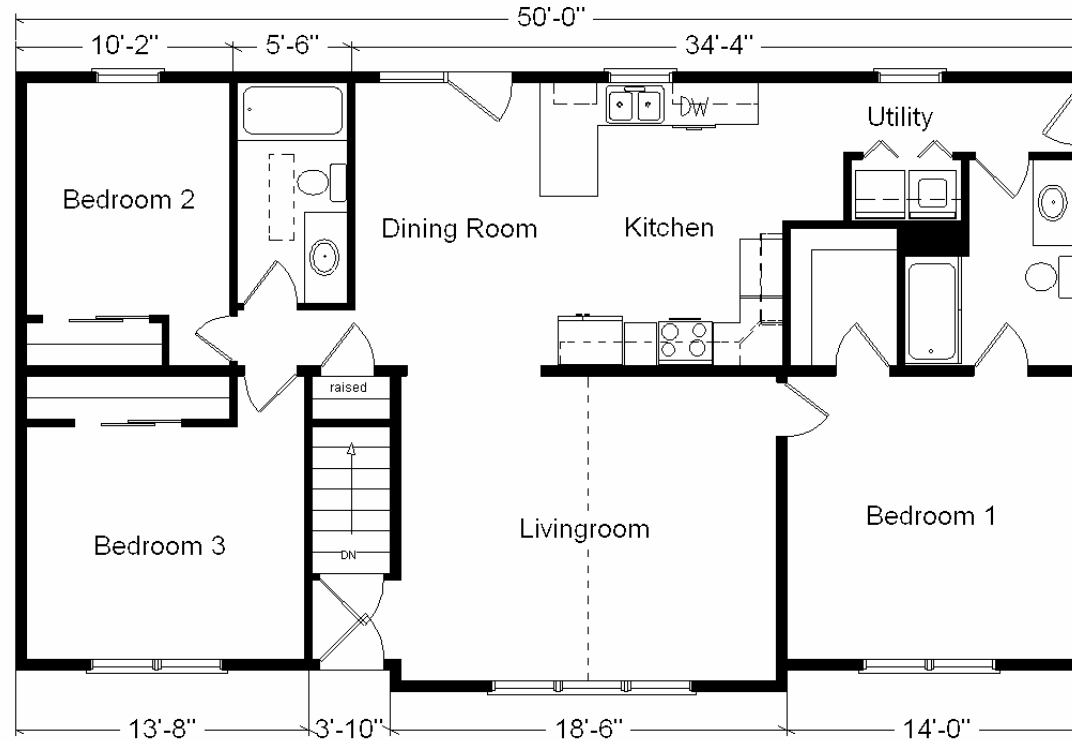

Model #4

28x50 Ranch 1,418 sq. ft.

Design Homes, Inc.

Missouri Valley, IA

(#1217 -1-5)

Base Price:	$80,815.00
This Home Displays The Following Options:	
* 6' Roof Rise (4.68/12 Slope)	1,650.00
Rev Vault Gable-1' Bump-Out	2,674.00
Carpet Upgrade (Gorham)	697.00
Vaulted Ceiling (Kitchen, DR)	476.00
Oak Trim & Doors	1,150.00
Tv/Phone Box (x4)	52.00
Extra Full Bath	1,839.00
Utility Hook-Ups w/Northport Cabinets	695.00
Tri View Medicine Cabinet (x2)	240.00
Lazy Susan	260.00
* GE Dishwasher	421.00
* Kolbe 4' Radius Top Window (LR)	492.00
Skylight	683.00
* Kolbe Double Hung Windows	500.00
* 6' Peachtree French Door (DR-Prado)	566.00
Total With Options Shown:	$93,210.00

* Item/Brand Name No Longer Available

Drapes & appliances shown are optional and not included in Total price.

Feb. 2009

Color Information
Prairie Sand Siding, Bronze Trim,
H. Brown Shingles,
Brown Shutters, White Baths, Stonedust
Carpet, 91020 Vinyls, SS Sink,
Nutmeg Oak Trim & Doors, Bisque
Dishwasher & Rangehood,
Kolbe Dbl-hung Beige Windows,
Beige Pampas Countertop

Reversed Variation...

**Price Includes All Blueprints,
Delivery, Crane Work,
Water Heater,
Finish Ready For Hookups,
Lennox Furnace Installed, & Tax!**

Base Price:.....	$ 80,815.00
With the most Popular Options:	
Whirlpool Dishwasher.....	439.00
6' Patio Door.....	481.00
Extra Full Bath.....	1,839.00
Utility Area w/Cabinets.....	695.00
Central Air.....	2,140.00
Variation Total w/Options:.....	$86,379.00