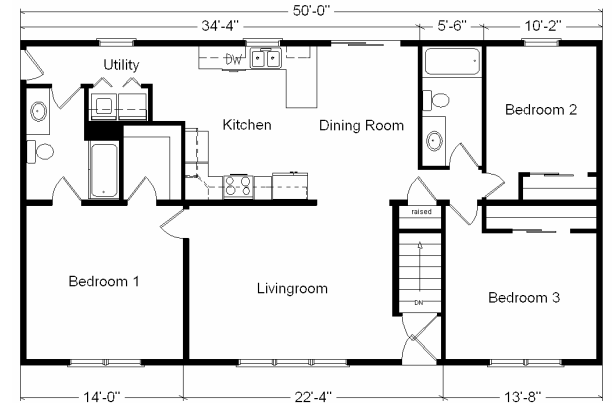

Model #4

28x50 Ranch 1,418 sq. ft.

Design Homes, Inc.

Missouri Valley, IA

(#1217 -1-5)

Base Price:	\$80,815.00
This Home Displays The Following Options:	
* 6' Roof Rise (4.68/12 Slope)	1,650.00
Rev Vault Gable-1' Bump-Out	2,674.00
Carpet Upgrade (Gorham)	697.00
Vaulted Ceiling (Kitchen, DR)	476.00
Oak Trim & Doors	1,150.00
Tv/Phone Box (x4)	52.00
Extra Full Bath	1,839.00
Utility Hook-Ups w/Northport Cabinets	695.00
Tri View Medicine Cabinet (x2)	240.00
Lazy Susan	260.00
* GE Dishwasher	421.00
* Kolbe 4' Radius Top Window (LR)	492.00
Skylight	683.00
* Kolbe Double Hung Windows	500.00
* 6' Peachtree French Door (DR-Prado)	566.00
Total With Options Shown:	\$93,210.00

Reversed Variation...

**Price Includes All Blueprints,
 Delivery, Crane Work,
 Water Heater,
 Finish Ready For Hookups,
 Lennox Furnace Installed, & Tax!**

Base Price:	\$ 80,815.00
With the most Popular Options:	
Whirlpool Dishwasher.....	439.00
6' Patio Door.....	481.00
Extra Full Bath.....	1,839.00
Utility Area w/Cabinets.....	695.00
Central Air.....	2,140.00
Variation Total w/Options:.....	\$86,379.00