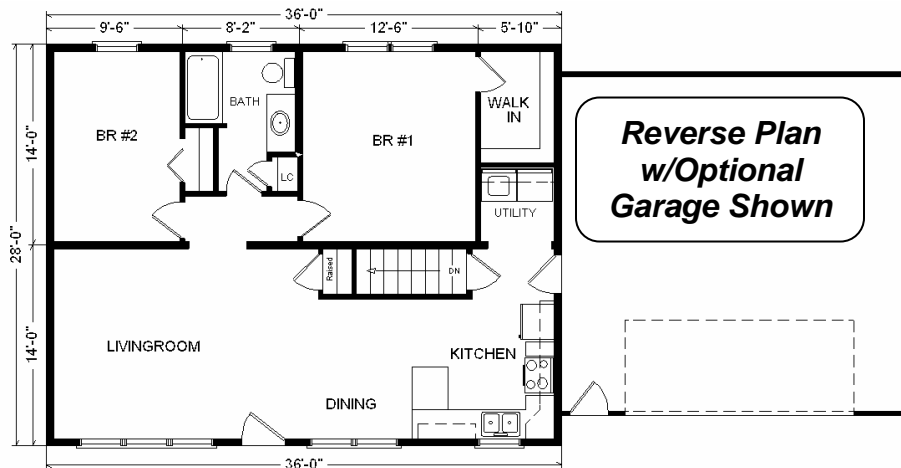

Model #6

28x36 Ranch 1,008 sq. ft.

Design Homes, Inc.

Missouri Valley, IA

(#1631 -8-5)

Base Price:	\$62,818.00
This Home Displays The Following Options:	
5/12 Roof Slope	1,188.00
Carpet Upgrade (WL)	844.00
Laminate Flooring (Kitchen, Foyer)	763.00
Oak Trim & Doors	950.00
TV/Phone Box	13.00
Utility Hook Up w/Northport Cabinets	695.00
Vanity Top w/Cultured Granite (4')	220.00
Whirlpool Dishwasher (DU850SWP)	439.00
Total With Options Shown:	\$67,930.00

Price Includes All Blueprints, Delivery, Crane Work, Water Heater, Finish Ready For Hookups, Lennox Furnace Installed, & Tax!

Color Information

S. Wicker Siding, White Trim, Black Shingles, Red Shutters, Bisque Bath, Parchment Carpet, 91066 Vinyls, 2513 Laminate, SS Sink, Nutmeg Oak Trim & Doors, White Dishwasher & Rangehood, White Sgl-hung Windows, Nat. Limestone Countertop