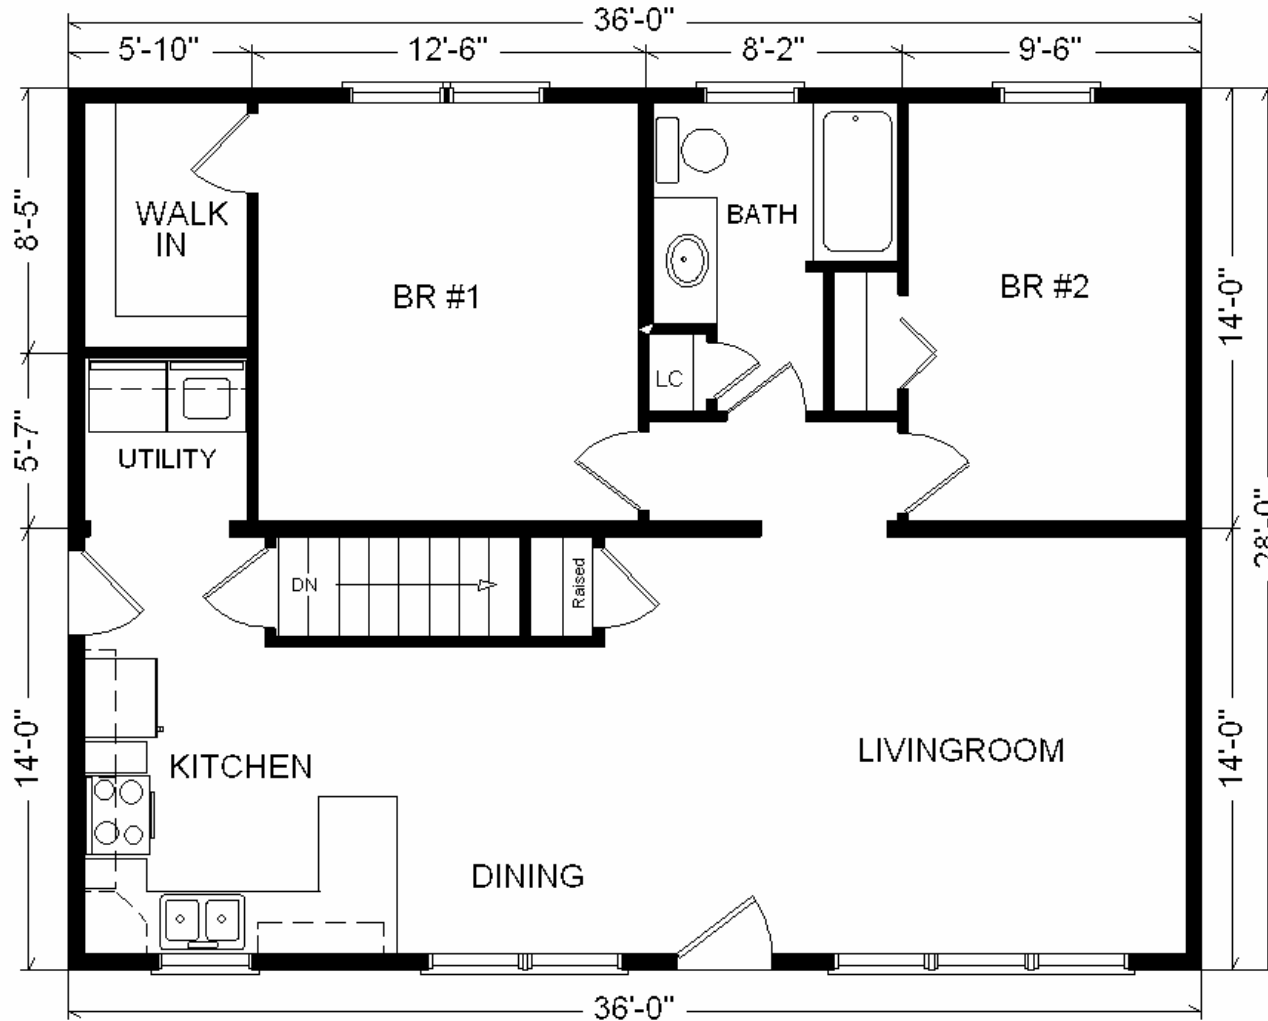

Model #6

28x36 Ranch 1,008 sq. ft.

Design Homes, Inc.

Missouri Valley, IA

(#1631 -8-5)

Base Price:	\$62,818.00
This Home Displays The Following Options:	
5/12 Roof Slope	1,188.00
Carpet Upgrade (WL)	844.00
Laminate Flooring (Kitchen, Foyer)	763.00
Oak Trim & Doors	950.00
TV/Phone Box	13.00
Utility Hook Up w/Northport Cabinets	695.00
Vanity Top w/Cultured Granite (4')	220.00
Whirlpool Dishwasher (DU850SWP)	439.00
Total With Options Shown:	\$67,930.00

Price Includes All Blueprints, Delivery, Crane Work, Water Heater, Finish Ready For Hookups, Lennox Furnace Installed, & Tax!

Color Information

S. Wicker Siding, White Trim, Black Shingles, Red Shutters, Bisque Bath, Parchment Carpet, 91066 Vinyls, 2513 Laminate, SS Sink, Nutmeg Oak Trim & Doors, White Dishwasher & Rangehood, White Sgl-hung Windows, Nat. Limestone Countertop

Reverse Plan w/Optional Garage Shown