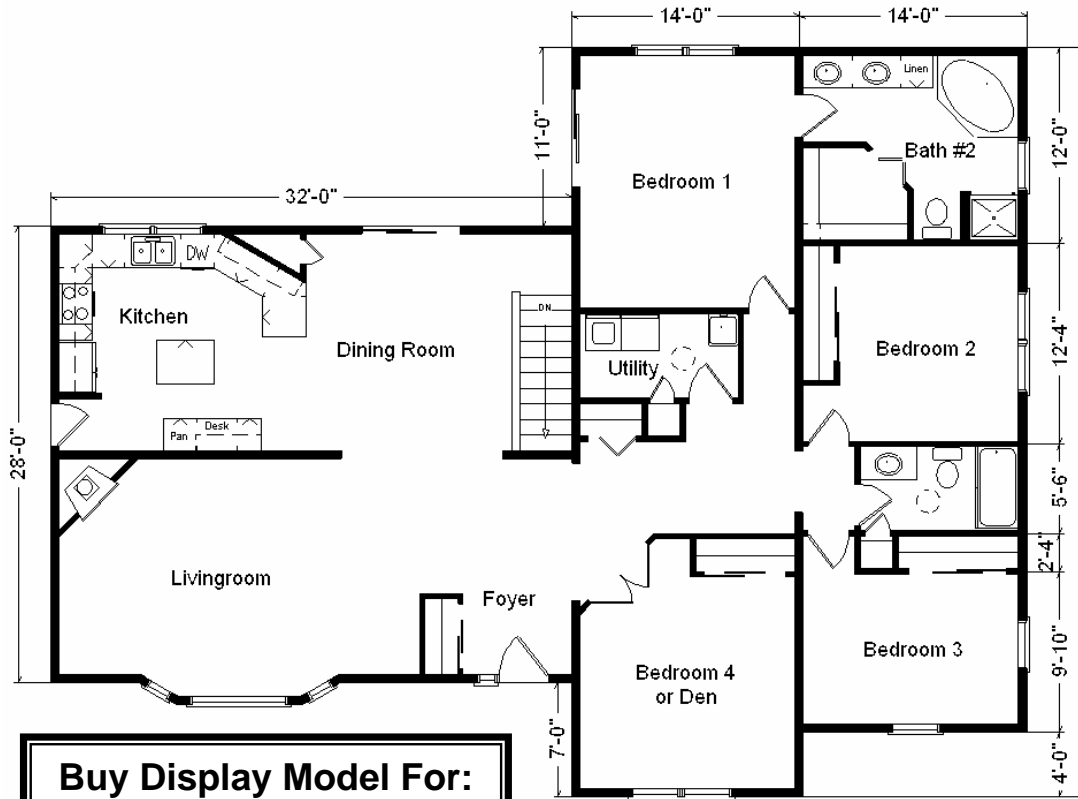

Model #7

28x76 4 Sec Ranch 2,128 sq. ft.

Design Homes, Inc.

Missouri Valley, IA
(#1485 -5-5)

Base Price:	\$121,454.00
This Home Displays The Following Options:	
* 7 1/2' Roof Rise (6/12 Slope)	3,344.00
Large Gable	1,074.00
Upgrade Carpet (WL)	1,630.00
Laminate Floor (Kitchen, DR)	1,354.00
Tile (Foyer)	277.00
Gas Fireplace	3,159.00
Vaulted Ceilings (K, DR, LR, Foyer)	1,476.00
Interior French Doors w/Glass	534.00
Oak Trim & Doors	1,150.00
Raised 6 Panel Doors (x10)	1,950.00
Laundry Tub	138.00
Cast Iron Sink	284.00
Utility Hook-Up w/Northport Cabinets	695.00
Extra 3/4 Bath	1,839.00
Double Sink Vanity	565.00
Corner Whirlpool	2,400.00
Shower Door	160.00
Vanity Base Drawers (x3)	264.00
Seneca Ridge Oak Cabinets	2,137.00
Moveable Kitchen Island	592.00
Crown Molding (22')	147.00
2-24" Utility Cabinets w/Shelves	1,052.00
Kitchen Planning Desk	159.00
Mullion Glass Doors (x3')	195.00
* GE Dishwasher	421.00
* Kolbe Double Hung Windows	500.00
Upgrade Kitchen Window	225.00
Suntube (x2)	1,060.00
Walk Out Bay (LR)	1,327.00
Extra Bedroom Window (Bdr.#3)	285.00
Sidelight 1/2 Glass (S33)	417.00
* 6' Kolbe Sliding Patio Door (DR)	581.00
* 6' Kolbe Sliding Patio Door (Bdr. #1)	1,001.00

Total With Options Shown: \$153,846.00

* Item/Brand Name No Longer Available

**Buy Display Model For:
\$138,461.00!
(discounted 15,385.00!)**

*Price Includes All Blueprints,
Delivery, Crane Work,
Water Heater,
Finish Ready For Hookups,
Lennox Furnace Installed, & Tax!*

Variation...

Variation Base Price.....	\$121,454.00
With the most Popular Options:	
6' Patio Doors.....	481.00
Utility Area w/Cabinets.....	695.00
Extra Full Bath.....	1,839.00
Interior French Doors w/glass.....	534.00
Central Air.....	2,140.00
Variation Total w/Options:...	\$127,143.00