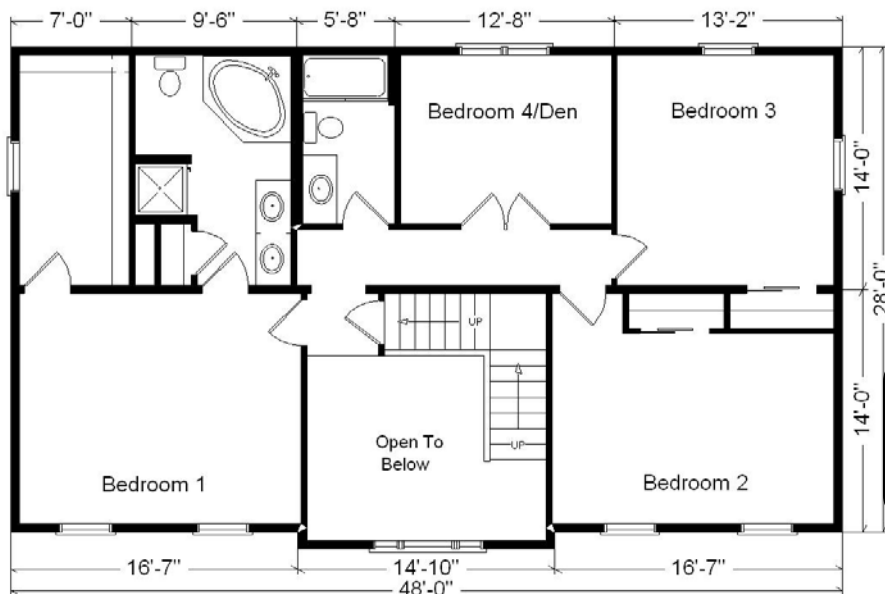

Total With Options Shown: $215,399.00

* Item/Brand Name No Longer Available

Design Homes, Inc.

Prairie du Chien, WI
(#8629 -6-3)

Model #1
28x48 2-Story 2,688 sq. ft.