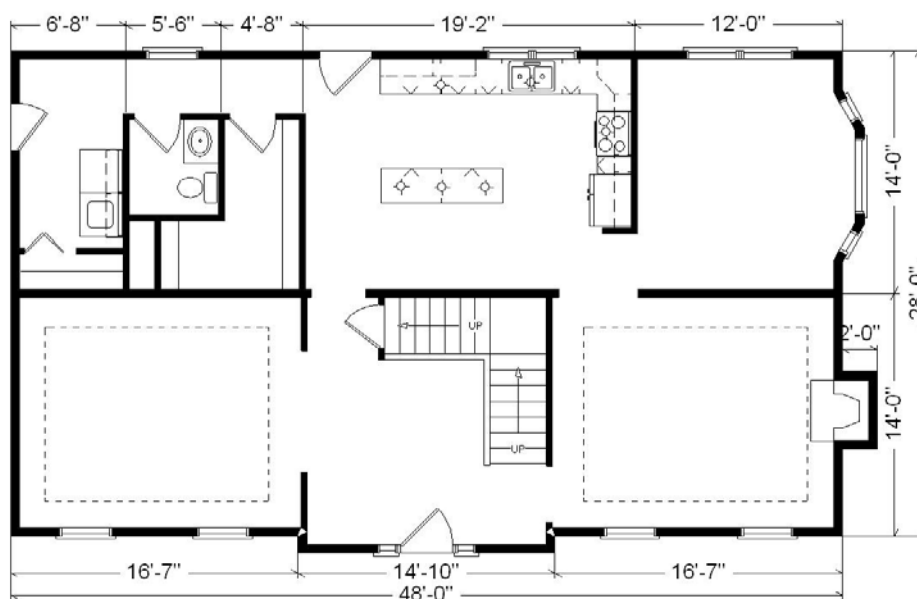

Total With Options Shown: $215,399.00

* Item/Brand Name No Longer Available

Design Homes, Inc.

Prairie du Chien, WI
(#8629 -6-3)

Model #1
28x48 2-Story 2,688 sq. ft.