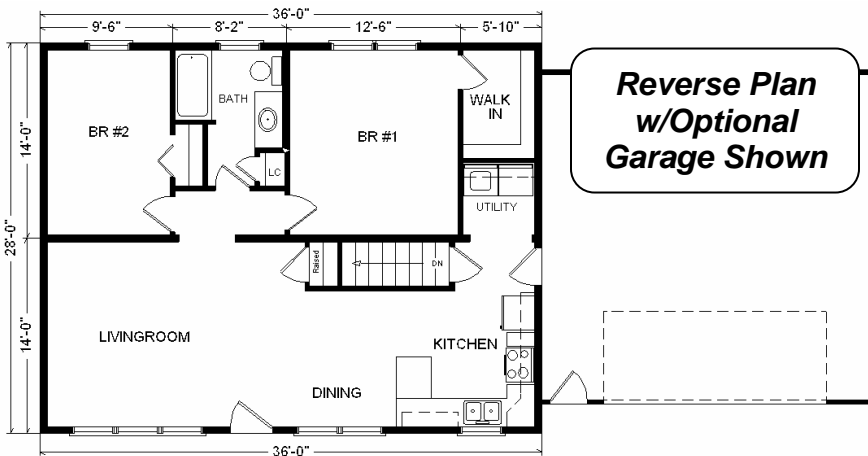

Model #12
28x36 Ranch 1,008 sq. ft.

Design Homes, Inc.

Prairie du Chien, WI
(#9354 -8-6)

Base Price:	\$62,818.00
This Home Displays The Following Options:	
4/12 Slope	900.00
TV/Phone Box	13.00
Utility Hook Up w/ Chadwood Cabinets	695.00
Whirlpool Dishwasher (DU850SWP)	439.00
Shutter Credit	-84.00

Total With Options Shown: \$64,781.00

Color Information

*St. Grey Siding, White Trim,
 Driftwood Shingles,
 No Shutters, White Bath, Parkway
 Carpet, 91057 Vinyls, SS Sink,
 Nutmeg Oak Trim & Std. Doors, White
 DW & Rangehood,
 White Sgl-hung Vinyl Windows,
 Sage Coral Countertop*