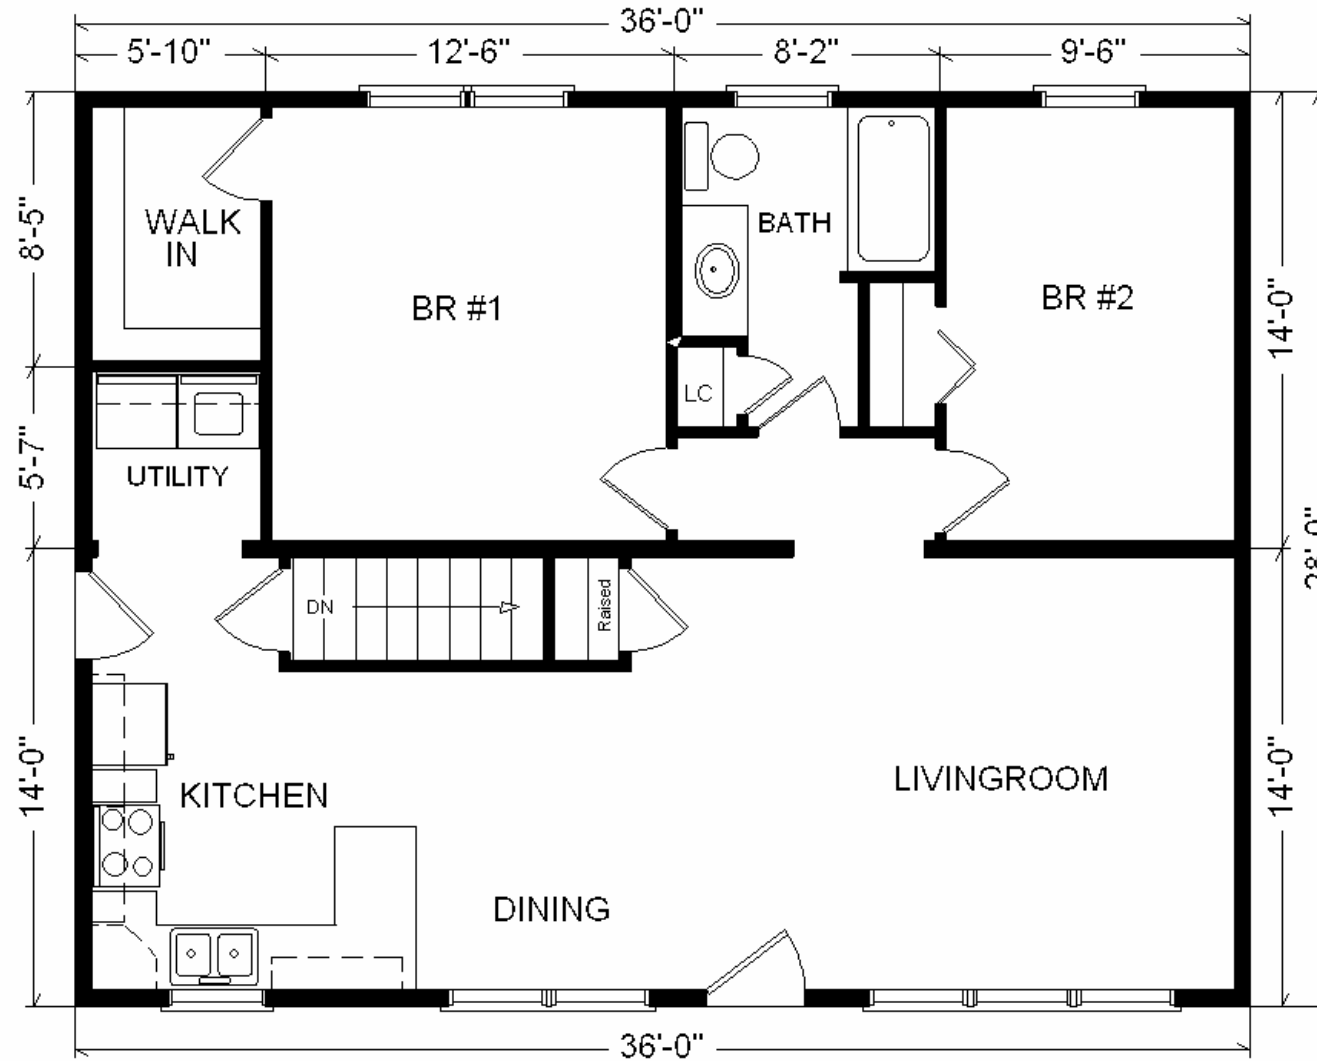

Model #12
28x36 Ranch 1,008 sq. ft.

Design Homes, Inc.

Prairie du Chien, WI
(#9354 -8-6)

Base Price:	\$62,818.00
This Home Displays The Following Options:	
4/12 Slope	900.00
TV/Phone Box	13.00
Utility Hook Up w/ Chadwood Cabinets	695.00
Whirlpool Dishwasher (DU850SWP)	439.00
Shutter Credit	-84.00

Total With Options Shown: \$64,781.00

Color Information

*St. Grey Siding, White Trim,
 Driftwood Shingles,
 No Shutters, White Bath, Parkway
 Carpet, 91057 Vinyls, SS Sink,
 Nutmeg Oak Trim & Std. Doors, White
 DW & Rangehood,
 White Sgl-hung Vinyl Windows,
 Sage Coral Countertop*