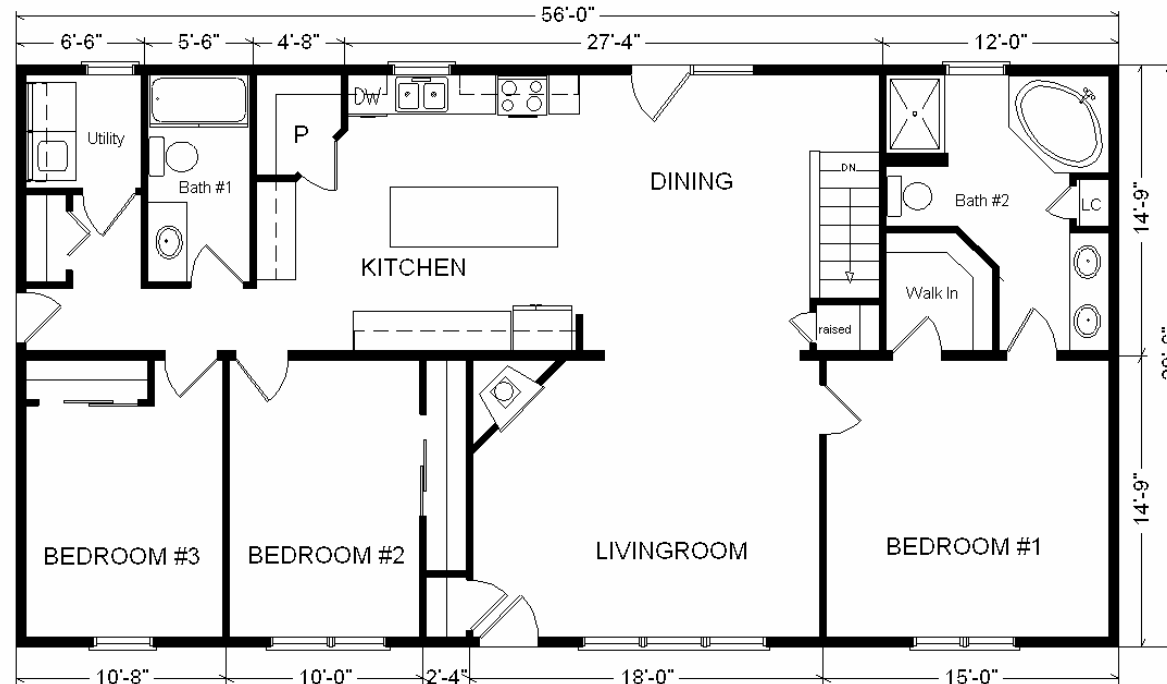

Model #18

29.5 x 56 Ranch 1,652 sq. ft.

Design Homes, Inc.

Prairie du Chien, WI

(#9366 -8-4)

Feb. 2009

Base Price:	\$96,244.00
This Home Displays The Following Options:	
6/12 Gable	1,232.00
Cedar Shake Siding (Gable Area)	138.00
Carpet Upgrade (WL)	969.00
Hardwood Flooring (WU03NA4)	3,279.00
Vaulted Ceilings (Kitchen, DR, LR)	1,119.00
Gas Fireplace	3,159.00
Oak Trim & Doors	1,150.00
Raised 6 Panel Doors (x10)	1,950.00
Interior Lever Handle Doors	185.00
Recessed Lights (x7)	315.00
Oil Rubbed Bronze Package	1,210.00
Extra 3/4 Bath	1,839.00
Utility Hook-Ups w/Northport Cabinets	695.00
Double Sink Vanity	565.00
Corner Whirlpool Tub	2,400.00
Vanity Base Drawer (x2 Bath#2)	176.00
Vanity Top Upgrade (Cultured Granite 10')	550.00
Seneca Ridge Maple Cabinets	3,208.00
Extra Base Cabinets (11.5')	2,116.00
Extra Wall Cabinets (6.5')	982.00
Crown Molding (31')	208.00
Counter Top Upgrade (Sao Paulo Quartz)	6,281.00
Round Over Edges	1,020.00
Whirlpool Dishwasher (DU850SWPB)	439.00
Spacemaker Microwave (MH1170XSB)	299.00
Peachtree Windows	1,200.00
Zo-E-Shield Energy Glass System 5 (x11)	605.00
Extra Window (Bdr. #2)	532.00
Exterior Lever Handles (x2)	58.00
Upgrade Front Entry Door (SS684HRRB)	1,117.00
6' Builder French Swing w/ Zo-E (DR)	1,242.00

Total With Options Shown: \$136,482.00

28x56 Variation...

Color Information
 Nat. Clay Siding, White Trim, Black Shingles, Black Shutters, White Bath w/Toffee Tops, Mortar Carpet, DF9217 Vinyls, WU03NA4 Wood Floors, SS64-322 Sink, Natural Oak Trim Doors, Black DW & Microwave, White Peachtree Dbl-hung Zoe-E Windows, Sao Paulo Quartz Countertop

Price Includes All Blueprints, Delivery, Crane Work, Water Heater, Finish Ready For Hookups, Lennox Furnace Installed, & Tax!

28 x 56 Base Price:	\$ 87,564.00
With the most Popular Options:	
Whirlpool Dishwasher.....	439.00
6' Patio Doors.....	481.00
¾ Bath	1,839.00
Corner Soaker Tub.....	1,300.00
Utility Room Hook-ups.....	395.00
Variation Total w/Options:..	\$92,018.00