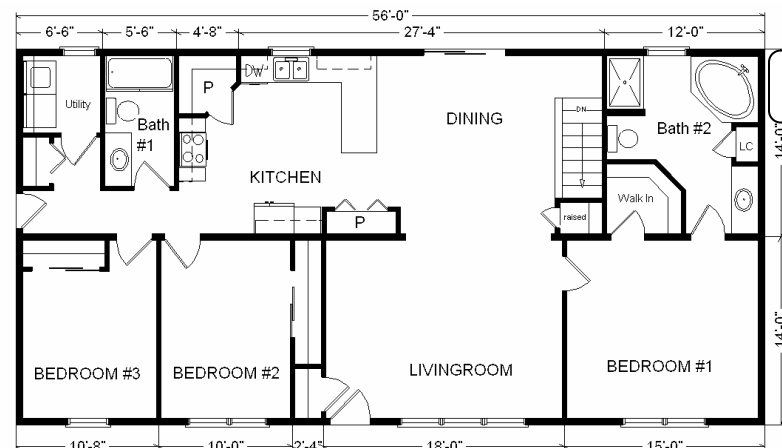

Model #18

29.5 x 56 Ranch 1,652 sq. ft.

Design Homes, Inc.

Prairie du Chien, WI

(#9366 -8-4)

Feb. 2009

Base Price:	\$96,244.00
This Home Displays The Following Options:	
6/12 Gable	1,232.00
Cedar Shake Siding (Gable Area)	138.00
Carpet Upgrade (WL)	969.00
Hardwood Flooring (WU03NA4)	3,279.00
Vaulted Ceilings (Kitchen, DR, LR)	1,119.00
Gas Fireplace	3,159.00
Oak Trim & Doors	1,150.00
Raised 6 Panel Doors (x10)	1,950.00
Interior Lever Handle Doors	185.00
Recessed Lights (x7)	315.00
Oil Rubbed Bronze Package	1,210.00
Extra 3/4 Bath	1,839.00
Utility Hook-Ups w/Northport Cabinets	695.00
Double Sink Vanity	565.00
Corner Whirlpool Tub	2,400.00
Vanity Base Drawer (x2 Bath#2)	176.00
Vanity Top Upgrade (Cultured Granite 10')	550.00
Seneca Ridge Maple Cabinets	3,208.00
Extra Base Cabinets (11.5')	2,116.00
Extra Wall Cabinets (6.5')	982.00
Crown Molding (31')	208.00
Counter Top Upgrade (Sao Paulo Quartz)	6,281.00
Round Over Edges	1,020.00
Whirlpool Dishwasher (DU850SWPB)	439.00
Spacemaker Microwave (MH1170XSB)	299.00
Peachtree Windows	1,200.00
Zo-E-Shield Energy Glass System 5 (x11)	605.00
Extra Window (Bdr. #2)	532.00
Exterior Lever Handles (x2)	58.00
Upgrade Front Entry Door (SS684HRRB)	1,117.00
6' Builder French Swing w/ Zo-E (DR)	1,242.00

Total With Options Shown: \$136,482.00

28x56 Variation...

Color Information
 Nat. Clay Siding, White Trim, Black Shingles, Black Shutters, White Bath w/Toffee Tops, Mortar Carpet, DF9217 Vinyls, WU03NA4 Wood Floors, SS64-322 Sink, Natural Oak Trim Doors, Black DW & Microwave, White Peachtree Dbl-hung Zoe-E Windows, Sao Paulo Quartz Countertop

Price Includes All Blueprints, Delivery, Crane Work, Water Heater, Finish Ready For Hookups, Lennox Furnace Installed, & Tax!

28 x 56 Base Price:	\$ 87,564.00
With the most Popular Options:	
Whirlpool Dishwasher.....	439.00
6' Patio Doors.....	481.00
¾ Bath	1,839.00
Corner Soaker Tub.....	1,300.00
Utility Room Hook-ups.....	395.00
Variation Total w/Options:..	\$92,018.00