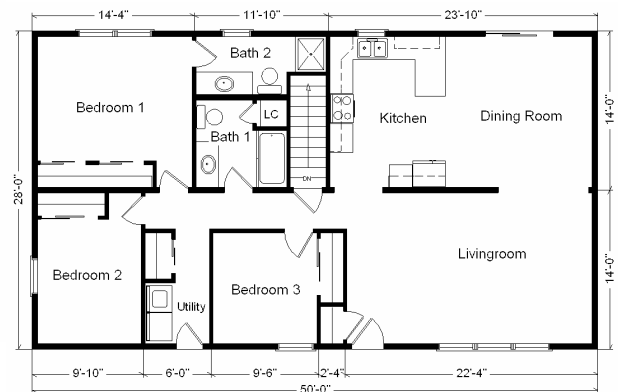

Variation...

**Price Includes All
Blueprints, Delivery, Crane
Work,
Water Heater,
Finish Ready For Hookups,
Lennox Furnace Installed,
& Tax!**

Feb. 2009