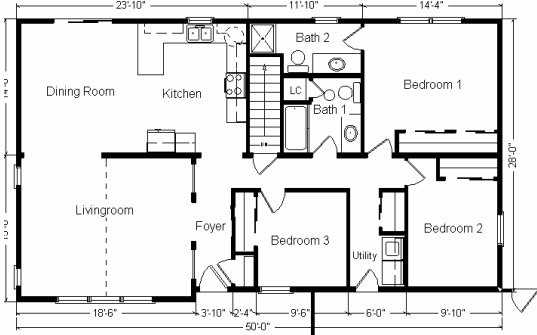

**Reverse Plan
w/Optional
Garage Shown**

Base Price:.....	$ 80,815.00
With the most Popular Options:	
Whirlpool Dishwasher.....	439.00
6' Patio Door.....	481.00
Extra 3/4 Bath.....	1,839.00
Utility Area Hook-ups.....	395.00
Central Air.....	2,140.00
Variation Total w/Options:.....	$86,109.00