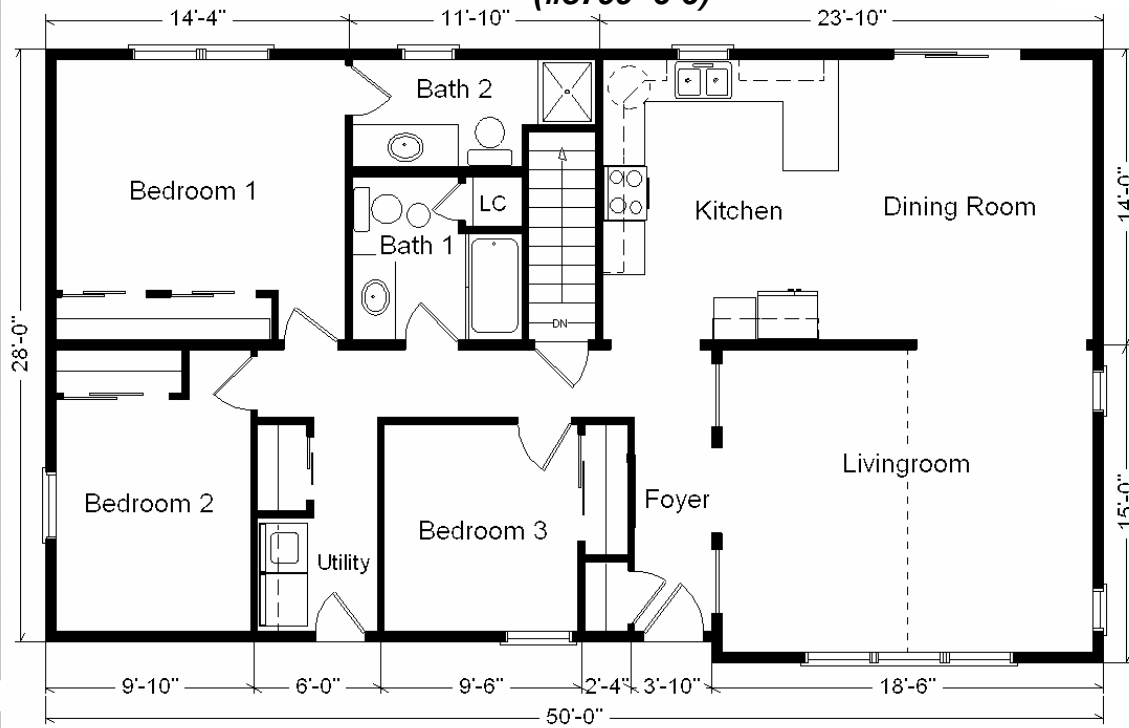

Base Price:	$80,815.00
This Home Displays The Following Options:	
* 6' Roof Rise (4.68/12 Slope)	1,650.00
Rev Vault Gable-1' Bump-Out	2,674.00
Carpet Upgrade (WL)	912.00
6' of Oak Rail and Spindles (unfinished)	576.00
Vaulted Ceilings (Kitchen, DR)	547.00
Oak Trim and Doors	1,150.00
Tv/Phone Box	13.00
Extra 3/4 Bath	1,839.00
Vanity Drawer Bses (x2)	176.00
Utility Hook-Up w/ Cabinets	695.00
Spring Valley Med. Cabinets	1,280.00
Lazy Susan	332.00
Whirlpool Dishwasher	439.00
* Kolbe 4' Radius Top Window (LR)	492.00
Suntube (Bath#1)	530.00
* Kolbe Double Hung Windows	500.00
* Kolbe Extra Windows (LR)	774.00
* Kolbe 2' Radius Top Windows (x2)	748.00
* Prado 6' Sliding Patio Door (DR)	610.00

Total With Options Shown: $96,752.00

* Item/Brand Name No Longer Available

Buy Display Model For:
$88,044.00!
(discounted 8,708.00!)

Color Information
Granite Gray Siding, White Trim,
Weathered Wood Shingles,
Black Shutters, White Baths, Parchment
Carpet, 91050 Vinyls, SS Sink,
Nutmeg Oak Trim & Doors, White DW &
Rangehood, White Kolbe Dbl-hung Vinyl
Windows, Beige Pampas Countertop