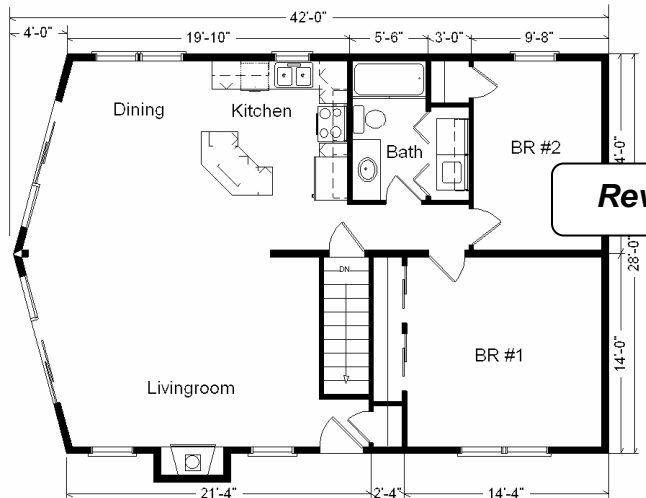

Model #3

28x42 Prow Ranch 1,120 sq. ft.

Design Homes, Inc.

Prairie du Chien, WI

(#9370 -8-6)

Base Price:	\$71,254.00
This Home Displays The Following Options:	
Outside Chimney Chase	669.00
Peachtree Window Upgrade	1,200.00
Vinyl Log Siding	5,352.00
Electric Fireplace	1,960.00
2x12 Rafters w/Vaulted Ceilings	1,673.00
Oak Trim & Doors	950.00
Utility Room w/Cabinets	695.00
Rubbed Bronze Package	688.00
Spring Valley Medium Cabinets	1,280.00
Whirlpool Dishwasher	439.00
QFS156 Velux Skylight	683.00
Credit LR Window	-1,696.00
2-#5 Dbl-hung Windows in LR	1,064.00
2-9' Trapezoid Windows	3,500.00
2-9' Peachtree Fr. Patio Door	6,228.00
Paint One Side of Front Door	122.00
Exterior Door Credit	-240.00
Shutter Credit	-84.00

Total With Options Show \$95,737.00

Color Information
 HB Vinyl Log Siding, Green Trim,
 Green Shingles, Bisque Bath, Homespun
 Carpet, 91080 Vinyls, SS Sink,
 Nutmeg Oak Trim & Doors, Bisque DW &
 Rangehood, Beige FP Front, Green Dbl-
 hung Windows. Nat. Canvas Countertop

28 x 40 Variation...

Reverse Plan

Price Includes All Blueprints, Delivery, Crane Work, Water Heater, Finish Ready For Hookups, Lennox Furnace Installed, & Tax!

Feb. 2009

28 x 40 Base Price:.... \$ 68,442.00
With the most Popular Options: