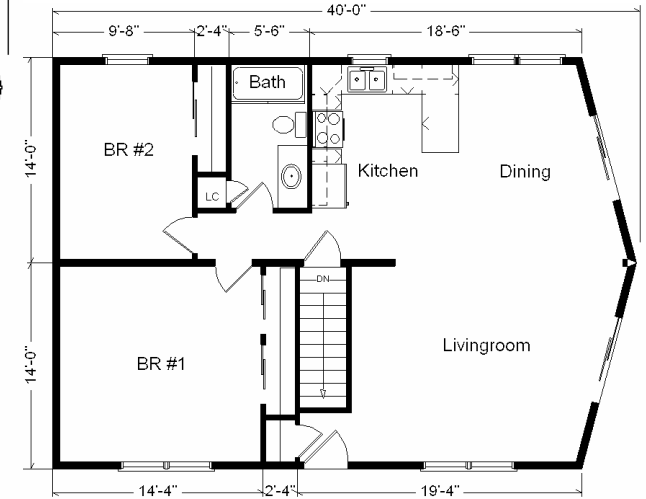

Model #3

28x42 Prow Ranch 1,120 sq. ft.

Design Homes, Inc.

Prairie du Chien, WI

(#9370 -8-6)

Base Price:	\$71,254.00
This Home Displays The Following Options:	
Outside Chimney Chase	669.00
Peachtree Window Upgrade	1,200.00
Vinyl Log Siding	5,352.00
Electric Fireplace	1,960.00
2x12 Rafters w/Vaulted Ceilings	1,673.00
Oak Trim & Doors	950.00
Utility Room w/Cabinets	695.00
Rubbed Bronze Package	688.00
Spring Valley Medium Cabinets	1,280.00
Whirlpool Dishwasher	439.00
QFS156 Velux Skylight	683.00
Credit LR Window	-1,696.00
2-#5 Dbl-hung Windows in LR	1,064.00
2-9' Trapezoid Windows	3,500.00
2-9' Peachtree Fr. Patio Door	6,228.00
Paint One Side of Front Door	122.00
Exterior Door Credit	-240.00
Shutter Credit	-84.00

Total With Options Show \$95,737.00

Color Information
 HB Vinyl Log Siding, Green Trim,
 Green Shingles, Bisque Bath, Homespun
 Carpet, 91080 Vinyls, SS Sink,
 Nutmeg Oak Trim & Doors, Bisque DW &
 Rangehood, Beige FP Front, Green Dbl-
 hung Windows. Nat. Canvas Countertop

28 x 40 Variation...

Reverse Plan

Price Includes All Blueprints, Delivery, Crane Work, Water Heater, Finish Ready For Hookups, Lennox Furnace Installed, & Tax!

Feb. 2009

28 x 40 Base Price:.... \$ 68,442.00
With the most Popular Options: