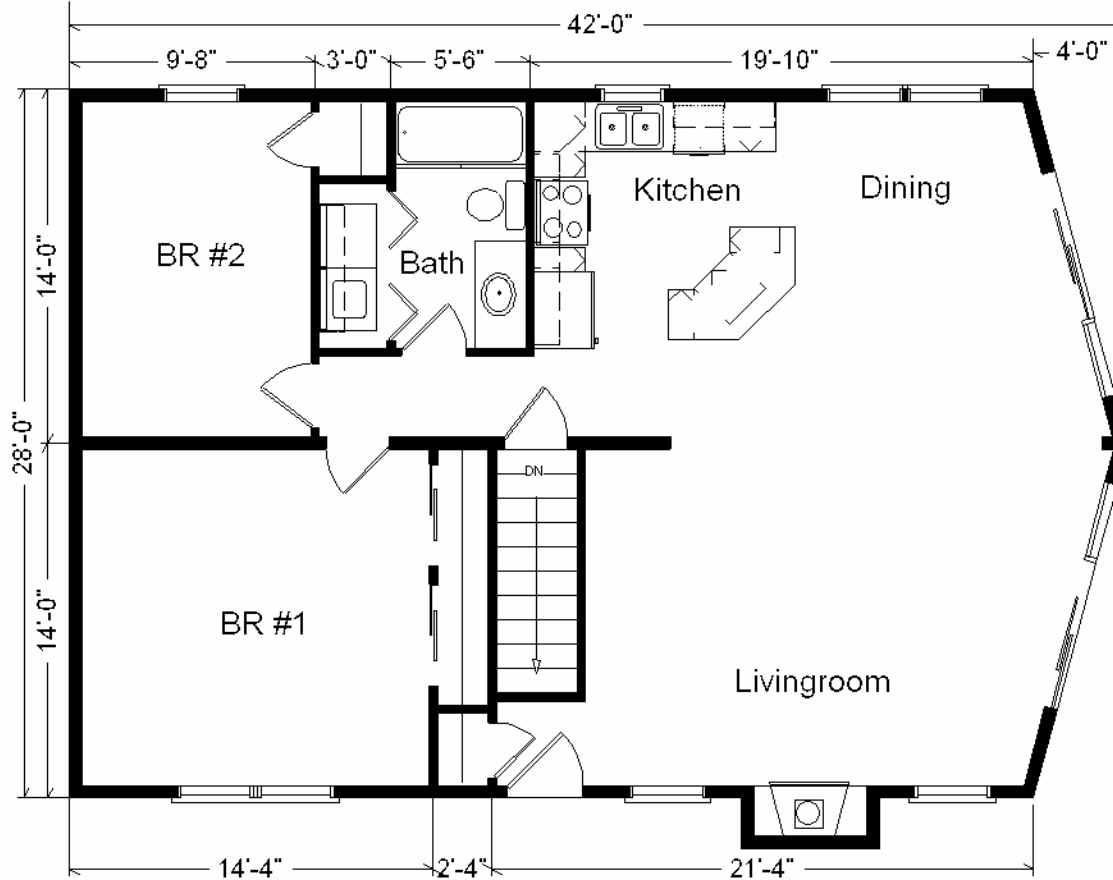

Model #3

28x42 Prow Ranch 1,120 sq. ft.

Design Homes, Inc.

Prairie du Chien, WI

(#9370 -8-6)

Base Price:	\$71,254.00
This Home Displays The Following Options:	
Outside Chimney Chase	669.00
Peachtree Window Upgrade	1,200.00
Vinyl Log Siding	5,352.00
Electric Fireplace	1,960.00
2x12 Rafters w/Vaulted Ceilings	1,673.00
Oak Trim & Doors	950.00
Utility Room w/Cabinets	695.00
Rubbed Bronze Package	688.00
Spring Valley Medium Cabinets	1,280.00
Whirlpool Dishwasher	439.00
QFS156 Velux Skylight	683.00
Credit LR Window	-1,696.00
2-#5 Dbl-hung Windows in LR	1,064.00
2-9' Trapezoid Windows	3,500.00
2-9' Peachtree Fr. Patio Door	6,228.00
Paint One Side of Front Door	122.00
Exterior Door Credit	-240.00
Shutter Credit	-84.00

Total With Options Show \$95,737.00

Color Information
 HB Vinyl Log Siding, Green Trim,
 Green Shingles, Bisque Bath, Homespun
 Carpet, 91080 Vinyls, SS Sink,
 Nutmeg Oak Trim & Doors, Bisque DW &
 Rangehood, Beige FP Front, Green Dbl-
 hung Windows. Nat. Canvas Countertop

28 x 40 Variation...

Reverse Plan

Price Includes All Blueprints, Delivery, Crane Work, Water Heater, Finish Ready For Hookups, Lennox Furnace Installed, & Tax!

Feb. 2009

28 x 40 Base Price:.... \$ 68,442.00
With the most Popular Options: