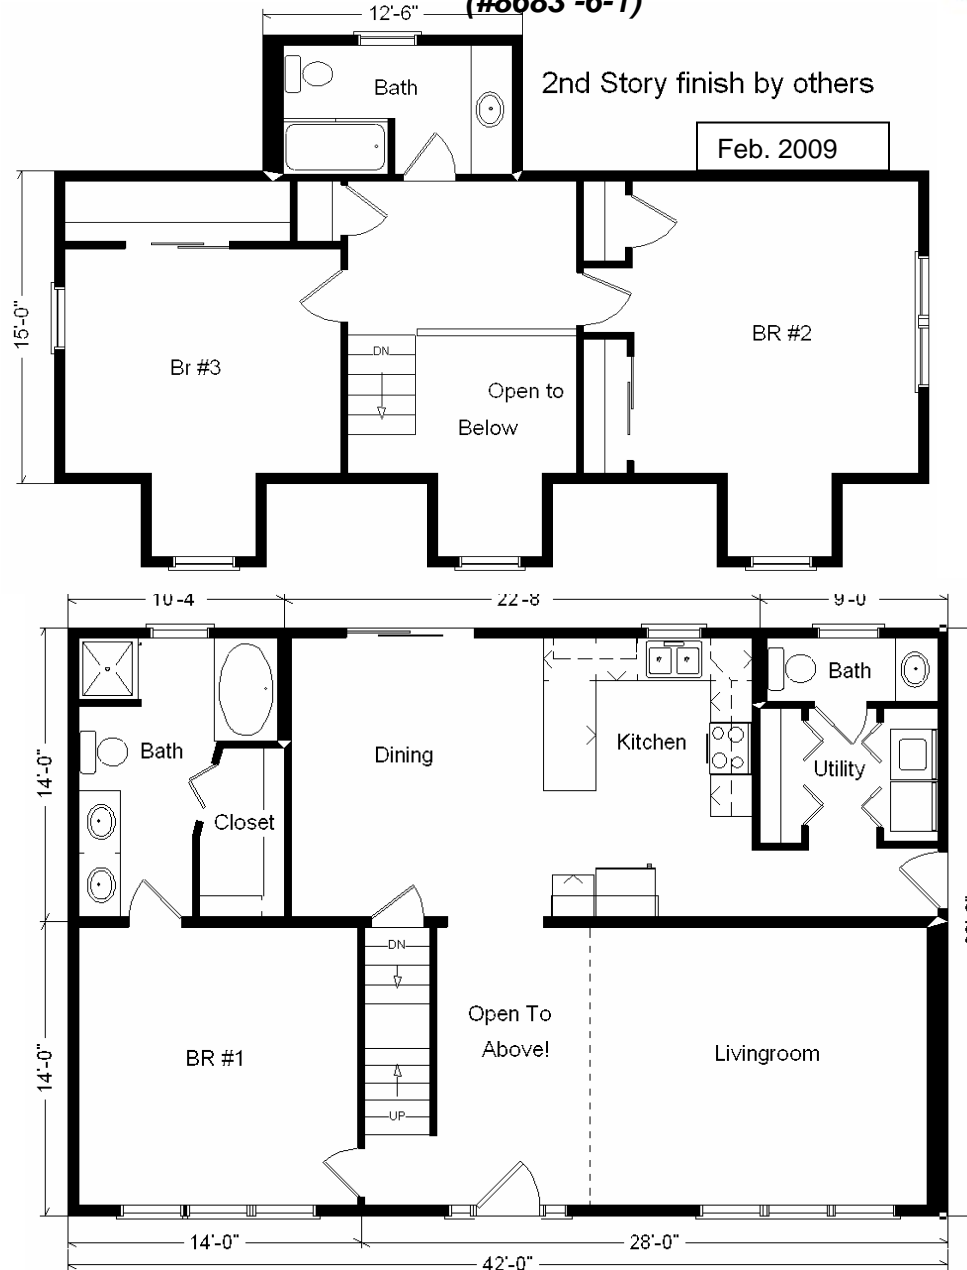

# Model #6

28x42 Cape Cod 1,859 sq. ft.

# Design Homes, Inc.

Prairie du Chien, WI

(#8683 -6-1)

<b>Base Price:</b>	<b>\$86,951.00</b>
<b>This Home Displays The Following Options:</b>	
12' Shed Dormer	3,973.00
Extra 6' Gable Dormer	3,711.00
Dbl-hung Windows Upgrade	500.00
Upgrade Siding (Mastic-Quest)	2,628.00
Upgrade Carpet (Gorham)	474.00
Wood-look Laminate (Kit/Din/Hall/Foyer)	1,153.00
Oak Trim and Doors	950.00
TV Phone Box	13.00
4-Recessed Lights (Kitchen)	180.00
Extra 1/2 Bath	1,035.00
Utility Area w/Northport Cabinets	695.00
Cast Iron Sink	284.00
Double Sink Vanity	565.00
5' Whirlpool Tub	1,900.00
Richwood Lite Oak Cabinets	1,404.00
* GE Dishwasher	421.00
Extra Window (BR. #1)	285.00
Window Grilles (x16)	672.00
Upgrade Front Door (S684HRRB)	444.00
2-Sidelights (S692HRRB)	1,482.00
* 6' Prado Patio Door (DR)	477.00

**Total With Options Shown: \$110,197.00**

\* Item/Brand Name No Longer Available

**Buy Display Model For:  
\$100,279.00!  
(discounted 9,918.00!)**

**Color Information**  
 Glacier Blue Siding, White Trim, Black Shingles,  
 Black Shutters, Bisque & White Baths, Camel Carpet,  
 Nutmeg Oak Trim & Doors, 91070 Vinyls, 2513  
 Laminate, White Kolbe Dbl-hung Windows, Bisque  
 Sink, Black Dishwasher & Rangehood, Beige Pampas  
 Countertop

**Price Includes All Blueprints, Delivery,  
 Crane Work, Water Heater, Finish Ready  
 For Hookups, Lennox Furnace Installed, &  
 Tax!**

**Variation...**

<b>Base Price:</b> .....	<b>\$ 86,951.00</b>
<b>With the most Popular Options:</b>	
Whirlpool Dishwasher.....	439.00
Utility Hook-ups.....	395.00
6' Patio Door.....	481.00
1/2 Bath.....	1,035.00
Double Vanity Sinks.....	565.00
<b>Variation Total w/Options:..</b>	<b>\$89,886.00</b>