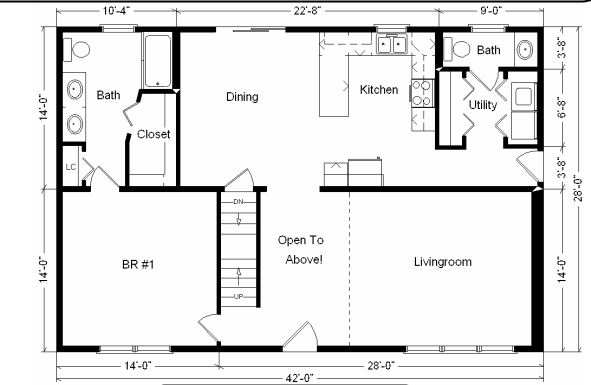

# Model #6

28x42 Cape Cod 1,859 sq. ft.

**Total With Options Shown: \$110,197.00**

\* Item/Brand Name No Longer Available

**Buy Display Model For:  
\$100,279.00!  
(discounted 9,918.00!)**

**Color Information**  
 Glacier Blue Siding, White Trim, Black Shingles,  
 Black Shutters, Bisque & White Baths, Camel Carpet,  
 Nutmeg Oak Trim & Doors, 91070 Vinyls, 2513  
 Laminate, White Kolbe Dbl-hung Windows, Bisque  
 Sink, Black Dishwasher & Rangehood, Beige Pampas  
 Countertop

**Price Includes All Blueprints, Delivery,  
 Crane Work, Water Heater, Finish Ready  
 For Hookups, Lennox Furnace Installed, &  
 Tax!**

**Variation...**

<b>Base Price:</b> .....	<b>\$ 86,951.00</b>
<b>With the most Popular Options:</b>	
Whirlpool Dishwasher.....	439.00
Utility Hook-ups.....	395.00
6' Patio Door.....	481.00
1/2 Bath.....	1,035.00
Double Vanity Sinks.....	565.00
<b>Variation Total w/Options:..</b>	<b>\$89,886.00</b>