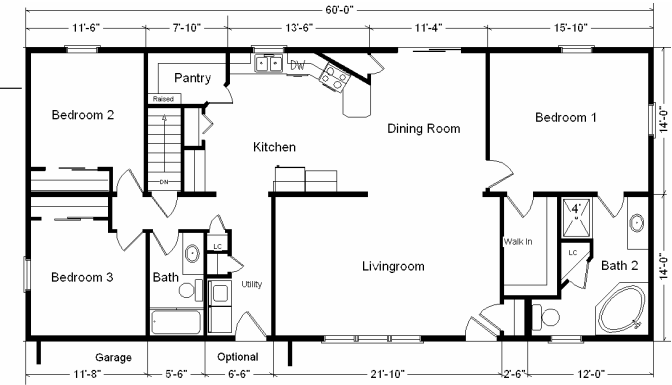

14 x18 SR w/Gable Base Price	\$16,331.00
Vaulted Ceiling	405.00
Upgrade Carpet (WL)	296.00
6' Builder Series French Slider	2,047.00
Credit 32" Door	-240.00
Sunroom Total	\$18,839.00

Total With Options Shown:	\$163,189.00
----------------------------------	---------------------

28 x 60 Variation...

**Price Includes All Blueprints, Delivery,
 Crane Work, Water Heater,
 Finish Ready For Hookups,
 Lennox Furnace Installed, & Tax!**

28x60 Base Price:	\$ 92,064.00
With the most Popular Options:	
Whirlpool Dishwasher.....	439.00
Utility Hook-ups.....	395.00
6' Patio Doors.....	481.00
¾ Bath.....	1,839.00
Corner Soaker Tub.....	1,300.00
Variation Total w/Options:..	\$96,518.00