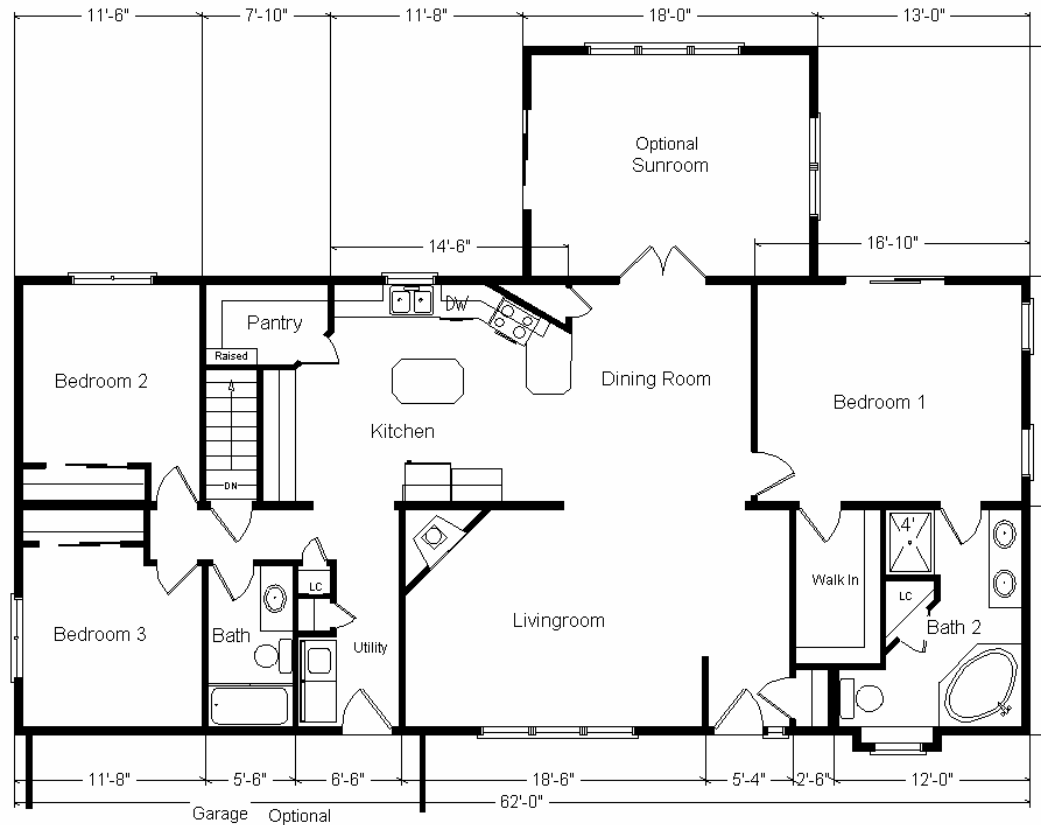

Base Price:	\$94,314.00
This Home Displays The Following Options:	
6/12 Roof Slope	2,728.00
Hip Roof (Both Ends)	3,618.00
Large Gable	1,074.00
Extra Gable Detail	193.00
1' Bump-Out Of Small Window (Bath #2)	464.00
Upgrade Siding (Mastic Quest)	2,652.00
Upgrade Carpet (WL)	1,072.00
Hardwood Flooring (Kitchen, DR, Foyer)	3,610.00
Vaulted Ceilings (LR, DR, Kitchen)	1,261.00
Gas Fireplace	3,159.00
Oak Trim & Doors	1,150.00
Upgrade 6 Panel Oak Doors (x10)	1,950.00
Interior French Doors w/Glass	534.00
Box w/Pull Tag Wire	13.00
Extra 3/4 Bath	1,839.00
Utility Hook-Up w/Seneca Ridge Cabinets	925.00
Brush Nickel Package	1,210.00
Capella Corner Whirlpool	2,400.00
Double Sink Vanity	565.00
Tri View Medicine Cabinets (x3)	360.00
Vanity Base Drawers (x3)	264.00
Upgrade Vanity Tops(Cultured Granite)	550.00
Seneca Ridge Oak Cabinets	2,137.00
8' Extra Base Cabinets	1,040.00
5.75' Extra Wall Cabinets	610.00
Upgrade Counter Tops (Sapporo)	6,017.00
Beveled Edge Counter Tops	910.00
Crown Molding Above Kit Cabinets (30')	201.00
5' Mullion Glass Door Wall Cabinets	325.00
Whirlpool Dishwasher (DU1100XTPS)	584.00
Spacemaker Microwave (MH2175XSS)	329.00
Suntube (x2)	1,060.00
Peachtree Windows	1,200.00
Extra Windows (Bdr. 2 & 3)	1,064.00
Upgrade Front Entry Door (S684FLR)	262.00
Sidelight 1/2 Glass (S692FLR)	659.00
6' Builder Series French Slider(Bdr. #1)	2,047.00
Home Total w/Options	\$144,350.00

28 x 60 Variation...

**Price Includes All Blueprints, Delivery,
 Crane Work, Water Heater,
 Finish Ready For Hookups,
 Lennox Furnace Installed, & Tax!**

28x60 Base Price:	\$ 92,064.00
With the most Popular Options:	
Whirlpool Dishwasher.....	439.00
Utility Hook-ups.....	395.00
6' Patio Doors.....	481.00
¾ Bath.....	1,839.00
Corner Soaker Tub.....	1,300.00
Variation Total w/Options:..	\$96,518.00