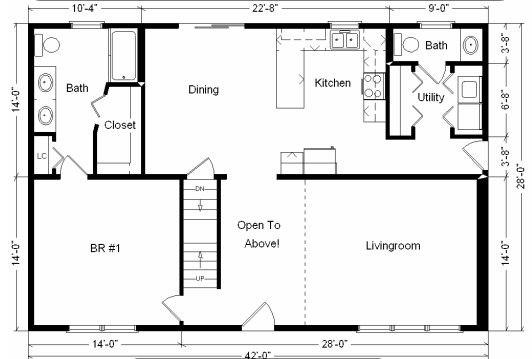

# Design Homes, Inc.

Plover, WI  
 (#7581 -4-1)

<b>Base Price:</b>	<b>\$86,951.00</b>
<b>This Home Displays The Following Options:</b>	
12' Shed Dormer	3,973.00
Extra 6' Gable Dormer	3,711.00
Upgrade Siding (Mastic-Quest)	2,628.00
Upgrade Carpet (WL)	627.00
Laminate Tile (Foyer)	178.00
Oak Doors & Trim	950.00
TV Phone Box	13.00
4-Recessed Lights (Kitchen)	180.00
Dimmer Switch (Kitchen)	17.00
Extra 1/2 Bath	1,035.00
Utility Area w/Northport Cabinets	695.00
Vanity Drawers (x2 2-V15D)	176.00
Shower Door	160.00
5' Whirlpool Tub	1,900.00
Richwood Lite Cabinets	1,404.00
* GE Dishwasher	421.00
* Kolbe Double Hung Windows	500.00
* Extra Kolbe Window (Bdr. #1)	325.00
2-Sidelights Full Glass (Foyer)	892.00
* 6' Kolbe Sliding Patio Door (DR)	581.00

**Total With Options Shown: \$107,317.00**

\* Item/Brand Name No Longer Available

**Buy Display Model For:**  
**\$95,512.00!**  
 (discounted 11,805.00!)

Feb. 2009

**Color Information**  
 Glacier Blue Siding, White Trim, Black Shingles,  
 Black Shutters, White Baths, Toast Carpet, Nutmeg  
 Oak Trim & Doors, SS Sink, 91066 Vinyls, White Kolbe  
 Dbl-hung Windows, White DW & Rangehood, Grey  
 Pampas Countertop,

**Price Includes All Blueprints,  
 Delivery, Crane Work,  
 Water Heater,  
 Finish Ready For Hookups,  
 Lennox Furnace Installed, & Tax!**

**Variation...**

<b>Base Price:</b>	<b>\$ 86,951.00</b>
<b>With the most Popular Options:</b>	
Whirlpool Dishwasher	439.00
Utility Hook-ups	395.00
6' Patio Door	481.00
1/2 Bath	1,035.00
Double Vanity Sinks	565.00
<b>Variation Total w/Options:</b>	<b>\$89,866.00</b>