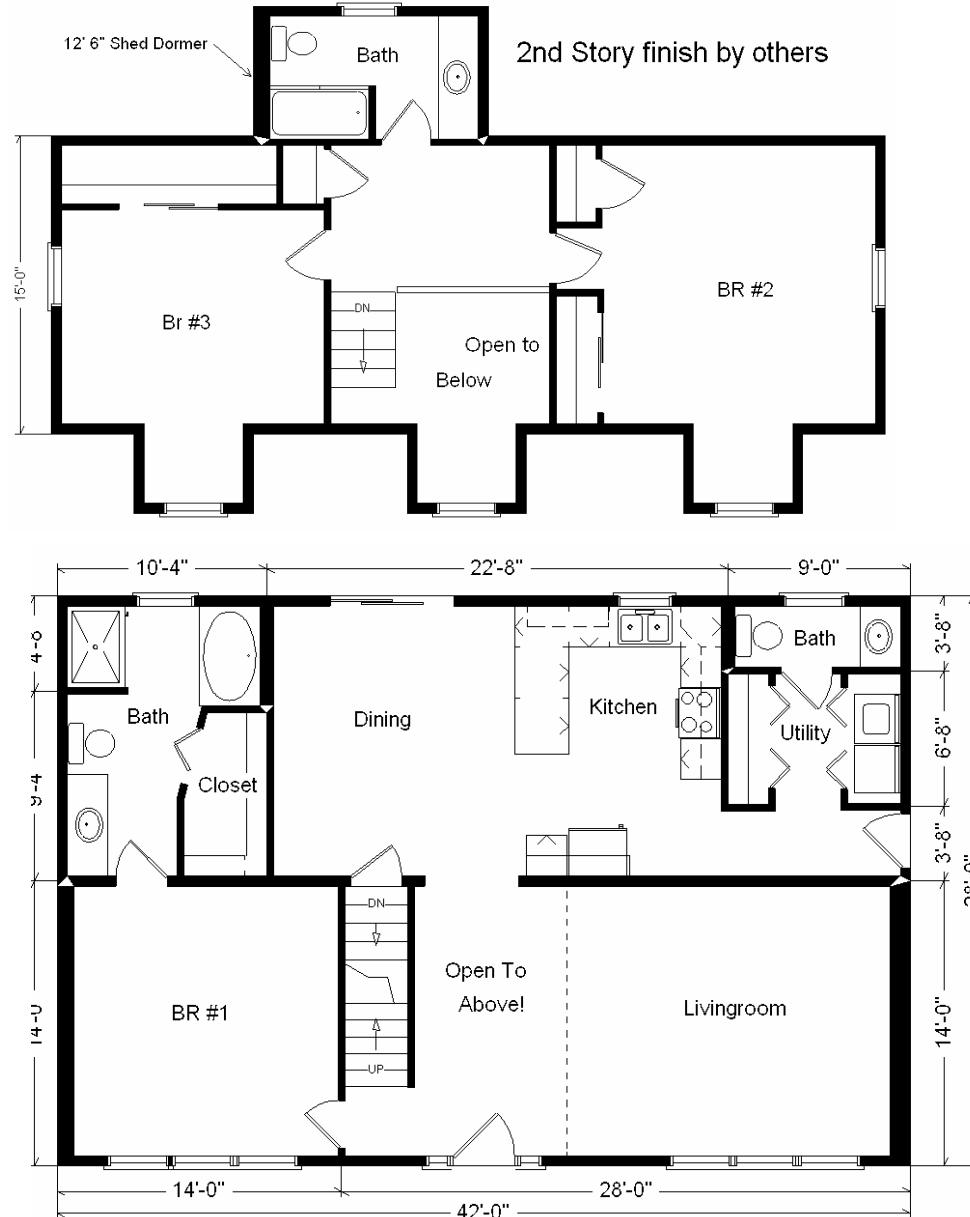

# Model #8

28x42 Cape Cod 1,859 sq. ft.

# Design Homes, Inc.

Plover, WI  
 (#7581 -4-1)

<b>Base Price:</b>	<b>\$86,951.00</b>
<b>This Home Displays The Following Options:</b>	
12' Shed Dormer	3,973.00
Extra 6' Gable Dormer	3,711.00
Upgrade Siding (Mastic-Quest)	2,628.00
Upgrade Carpet (WL)	627.00
Laminate Tile (Foyer)	178.00
Oak Doors & Trim	950.00
TV Phone Box	13.00
4-Recessed Lights (Kitchen)	180.00
Dimmer Switch (Kitchen)	17.00
Extra 1/2 Bath	1,035.00
Utility Area w/Northport Cabinets	695.00
Vanity Drawers (x2 2-V15D)	176.00
Shower Door	160.00
5' Whirlpool Tub	1,900.00
Richwood Lite Cabinets	1,404.00
* GE Dishwasher	421.00
* Kolbe Double Hung Windows	500.00
* Extra Kolbe Window (Bdr. #1)	325.00
2-Sidelights Full Glass (Foyer)	892.00
* 6' Kolbe Sliding Patio Door (DR)	581.00

**Total With Options Shown: \$107,317.00**

\* Item/Brand Name No Longer Available

**Buy Display Model For:**  
**\$95,512.00!**  
 (discounted 11,805.00!)

Feb. 2009

**Color Information**  
 Glacier Blue Siding, White Trim, Black Shingles,  
 Black Shutters, White Baths, Toast Carpet, Nutmeg  
 Oak Trim & Doors, SS Sink, 91066 Vinyls, White Kolbe  
 Dbl-hung Windows, White DW & Rangehood, Grey  
 Pampas Countertop,

**Price Includes All Blueprints,  
 Delivery, Crane Work,  
 Water Heater,  
 Finish Ready For Hookups,  
 Lennox Furnace Installed, & Tax!**

**Variation...**

<b>Base Price:</b>	<b>\$ 86,951.00</b>
<b>With the most Popular Options:</b>	
Whirlpool Dishwasher	439.00
Utility Hook-ups	395.00
6' Patio Door	481.00
1/2 Bath	1,035.00
Double Vanity Sinks	565.00
<b>Variation Total w/Options:</b>	<b>\$89,866.00</b>