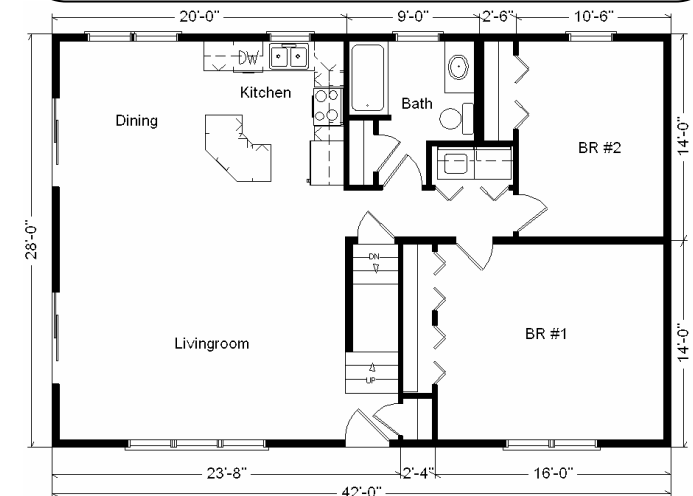

Color Information

*HB Vinyl Log Siding, Green Trim,
Green Shingles, Bisque Bath, G33 Toffee Vanity, Rice
Cake Carpet, 91082 Vinyl, 159 Laminate, SS Sink,
Nutmeg Oak Trim & Doors, Black DW & Rangehood,
Green Peachtree Dbl-hung Windows,
House Rock Countertop, Black FP Front*