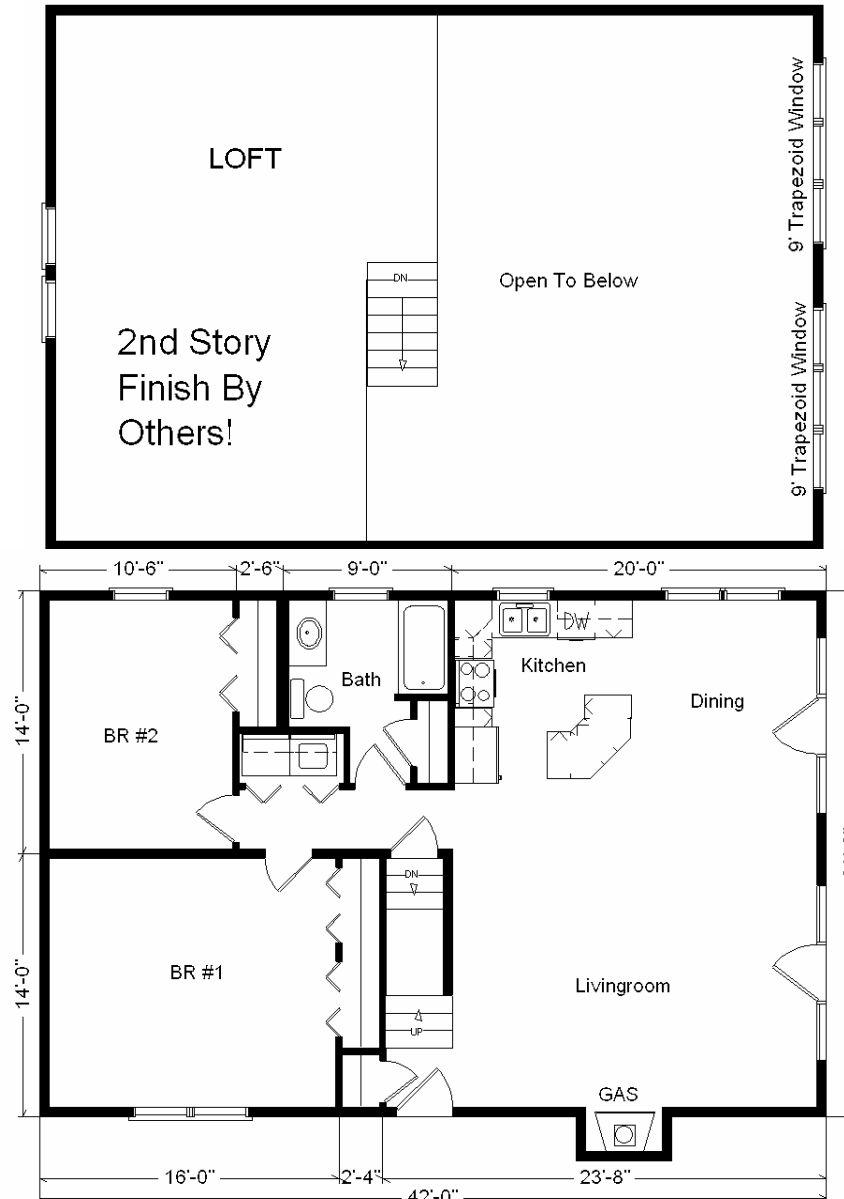

Base Price:	$86,951.00
This Home Displays The Following Options:	
Outside Chimney Chase	669.00
Peachtree Clad Wood Windows	1,200.00
Vinyl Log Siding	5,444.00
House Wrap	568.00
Upgrade Carpet (Grt. Rooms Twist)	1,219.00
Tile-look Laminate Floor (K, D, Foyer)	1,605.00
Gas Fireplace	3,159.00
Oak Trim & Doors	950.00
Kit. Faucet w/Sprayer	25.00
TV/Phone Jack	13.00
Spring Valley Oak Med. Cabinets	1,280.00
Crown Molding (19')	127.00
Utility Room w/Cabinets	695.00
Shower Door	160.00
Vanity Drawer Base	88.00
Cult. Granite Vanity	194.00
Whirlpool Dishwasher	439.00
Whirlpool Microwave	299.00
2-9' Trapezoid Windows	5,780.00
Peachtree Wood 9' Fr. Door (upcharge LR)	464.00
Peachtree Wood 9' Fr. Door (outright Dining)	2,060.00
Stained Interior Front Door	155.00
Painted Exterior Front Door	122.00
2nd Exterior Door Credit	-240.00
Shutter Credit	-84.00

Total With Options Shown: $113,342.00

**Price Includes All Blueprints,
Delivery, Crane Work,
Water Heater,
Finish Ready For Hookups,
Lennox Furnace Installed, & Tax!**