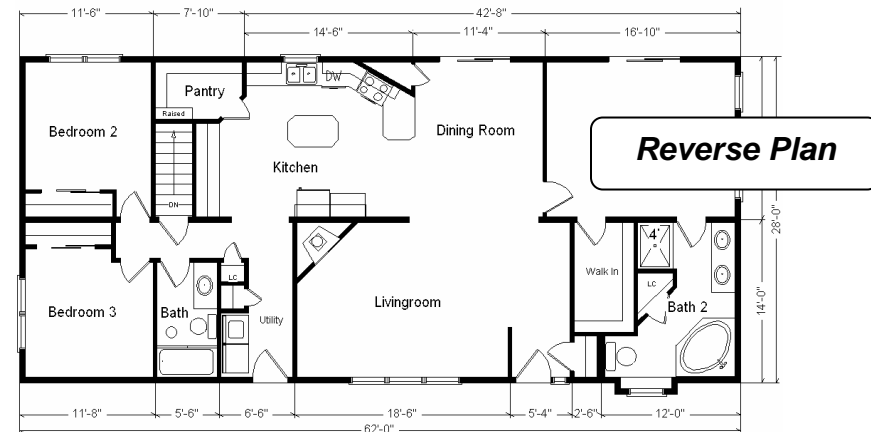

Model #9

28x62 Ranch 1,736 sq. ft.

Design Homes, Inc.

Salix, IA
(#1416 -4-5)

Feb. 2009

Base Price:	$94,314.00
This Home Displays The Following Options:	
* 7.5' Roof Rise (6/12 Slope)	2,728.00
Hip Roof (Both Ends)	3,618.00
Large Gable	1,074.00
Extra Gable Detail	193.00
1' Bump-Out Of Small Window (Bath #2)	464.00
Upgrade Carpet (WL)	1,127.00
Laminate Flooring (Kit/Din/Pantry)	1,321.00
Tile-look Laminate (Foy/Utility)	661.00
Vaulted Ceilings (LR, DR, Kitchen)	1,261.00
Rounded Drywall Corners	320.00
Gas Fireplace	3,159.00
Oak Trim & Doors	1,150.00
6 Panel Oak Door (Pantry)	195.00
Rosettes	243.00
TV/Phone Jack	13.00
DHI Paddle Fan/Light	164.00
Extra 3/4 Bath	1,839.00
Utility Room w/Cabinets	695.00
Capella Corner Whirlpool	2,400.00
Double Sink Vanity	565.00
Vanity Base Drawers (x3)	264.00
Spring Valley Oak Cabinets	1,280.00
8' Extra Base Cabinets	904.00
5.75' Extra Wall Cabinets	546.00
Crown Molding Above Kit Cabinets (30')	201.00
5' Mullion Glass Door Wall Cabinets	325.00
* GE Dishwasher	421.00
Suntube (Bath #1)	530.00
* Kolbe Dbl-hung Windows	500.00
Sidelight	446.00
* 6' Kolbe Patio Door (Dining upcharge)	581.00
* 6' Kolbe Patio Door (BR #1 outright)	1,001.00

Total With Options Shown: $124,503.00

* Item/Brand Name No Longer Available

Buy Display Model For: $110,808.00! (discounted 13,695.00!)

Price Includes All Blueprints, Delivery, Crane Work, Water Heater, Finish Ready For Hookups, Lennox Furnace Installed, & Tax!