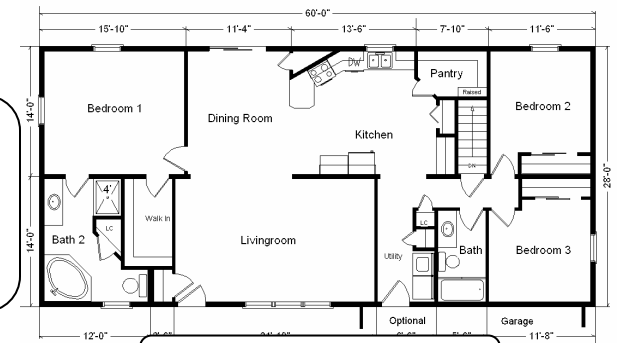

# Model #9

28x62 Ranch 1,736 sq. ft.

# Design Homes, Inc.

Salix, IA  
(#1416 -4-5)

Feb. 2009

<b>Base Price:</b>	<b>\$94,314.00</b>
<b>This Home Displays The Following Options:</b>	
* 7.5' Roof Rise (6/12 Slope)	2,728.00
Hip Roof (Both Ends)	3,618.00
Large Gable	1,074.00
Extra Gable Detail	193.00
1' Bump-Out Of Small Window (Bath #2)	464.00
Upgrade Carpet (WL)	1,127.00
Laminate Flooring (Kit/Din/Pantry)	1,321.00
Tile-look Laminate (Foy/Utility)	661.00
Vaulted Ceilings (LR, DR, Kitchen)	1,261.00
Rounded Drywall Corners	320.00
Gas Fireplace	3,159.00
Oak Trim & Doors	1,150.00
6 Panel Oak Door (Pantry)	195.00
Rosettes	243.00
TV/Phone Jack	13.00
DHI Paddle Fan/Light	164.00
Extra 3/4 Bath	1,839.00
Utility Room w/Cabinets	695.00
Capella Corner Whirlpool	2,400.00
Double Sink Vanity	565.00
Vanity Base Drawers (x3)	264.00
Spring Valley Oak Cabinets	1,280.00
8' Extra Base Cabinets	904.00
5.75' Extra Wall Cabinets	546.00
Crown Molding Above Kit Cabinets (30')	201.00
5' Mullion Glass Door Wall Cabinets	325.00
* GE Dishwasher	421.00
Suntube (Bath #1)	530.00
* Kolbe Dbl-hung Windows	500.00
Sidelight	446.00
* 6' Kolbe Patio Door (Dining upcharge)	581.00
* 6' Kolbe Patio Door (BR #1 outright)	1,001.00

**Total With Options Shown: \$124,503.00**

\* Item/Brand Name No Longer Available

**Buy Display Model For: \$110,808.00! (discounted 13,695.00!)**

**Price Includes All Blueprints, Delivery, Crane Work, Water Heater, Finish Ready For Hookups, Lennox Furnace Installed, & Tax!**

**28 x 60 Variation...**

<b>28x60 Base Price:</b>	<b>\$ 92,064.00</b>
<b>With the most Popular Options:</b>	
Whirlpool Dishwasher	439.00
Utility Hook-ups	395.00
6' Patio Doors	481.00
¾ Bath	1,839.00
Corner Soaker Tub	1,300.00
<b>Variation Total w/Options:</b>	<b>\$96,518.00</b>