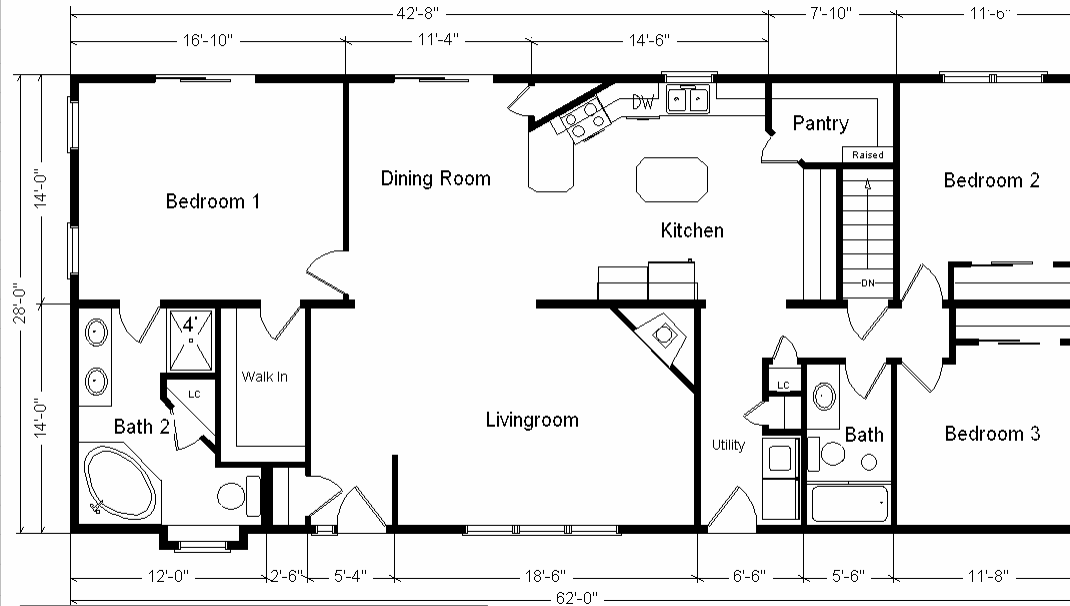

# Model #9

28x62 Ranch 1,736 sq. ft.

# Design Homes, Inc.

Salix, IA  
(#1416 -4-5)

Feb. 2009

<b>Base Price:</b>	<b>\$94,314.00</b>
<b>This Home Displays The Following Options:</b>	
* 7.5' Roof Rise (6/12 Slope)	2,728.00
Hip Roof (Both Ends)	3,618.00
Large Gable	1,074.00
Extra Gable Detail	193.00
1' Bump-Out Of Small Window (Bath #2)	464.00
Upgrade Carpet (WL)	1,127.00
Laminate Flooring (Kit/Din/Pantry)	1,321.00
Tile-look Laminate (Foy/Utility)	661.00
Vaulted Ceilings (LR, DR, Kitchen)	1,261.00
Rounded Drywall Corners	320.00
Gas Fireplace	3,159.00
Oak Trim & Doors	1,150.00
6 Panel Oak Door (Pantry)	195.00
Rosettes	243.00
TV/Phone Jack	13.00
DHI Paddle Fan/Light	164.00
Extra 3/4 Bath	1,839.00
Utility Room w/Cabinets	695.00
Capella Corner Whirlpool	2,400.00
Double Sink Vanity	565.00
Vanity Base Drawers (x3)	264.00
Spring Valley Oak Cabinets	1,280.00
8' Extra Base Cabinets	904.00
5.75' Extra Wall Cabinets	546.00
Crown Molding Above Kit Cabinets (30')	201.00
5' Mullion Glass Door Wall Cabinets	325.00
* GE Dishwasher	421.00
Suntube (Bath #1)	530.00
* Kolbe Dbl-hung Windows	500.00
Sidelight	446.00
* 6' Kolbe Patio Door (Dining upcharge)	581.00
* 6' Kolbe Patio Door (BR #1 outright)	1,001.00

**Total With Options Shown: \$124,503.00**

\* Item/Brand Name No Longer Available

**Buy Display Model For: \$110,808.00! (discounted 13,695.00!)**

**Price Includes All Blueprints, Delivery, Crane Work, Water Heater, Finish Ready For Hookups, Lennox Furnace Installed, & Tax!**

**28 x 60 Variation...**

<b>28x60 Base Price:</b>	<b>\$ 92,064.00</b>
<b>With the most Popular Options:</b>	
Whirlpool Dishwasher	439.00
Utility Hook-ups	395.00
6' Patio Doors	481.00
¾ Bath	1,839.00
Corner Soaker Tub	1,300.00
<b>Variation Total w/Options:</b>	<b>\$96,518.00</b>