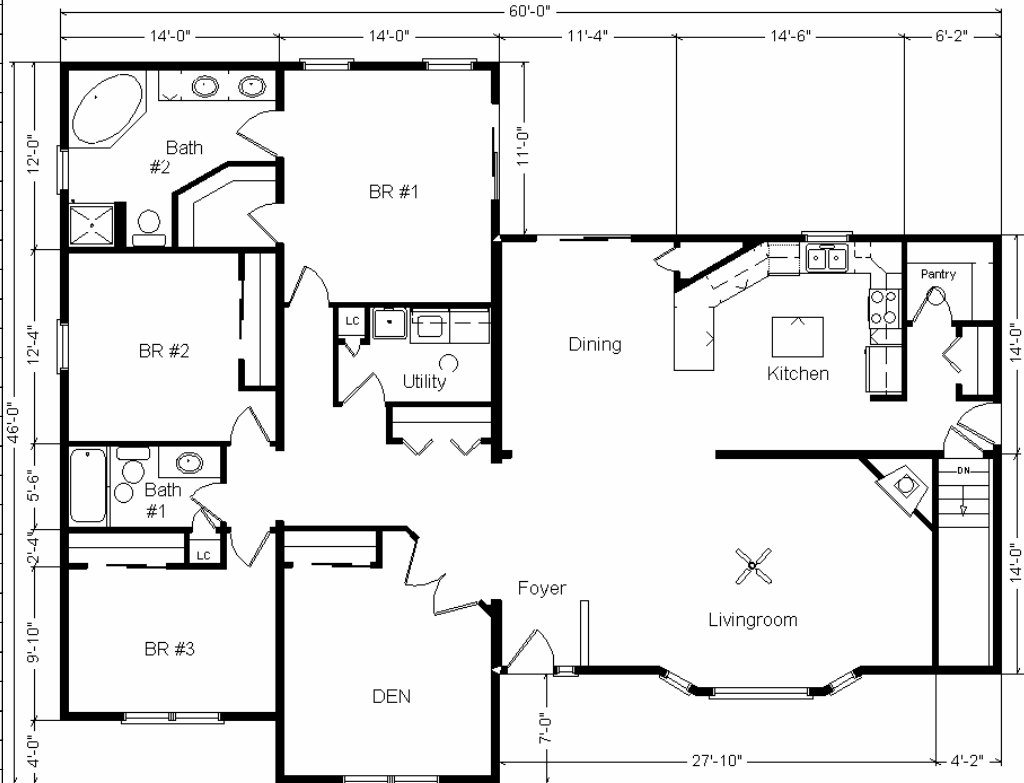

Model #5

28x76 4-Sec Ranch 2,128 sq. ft.

Design Homes, Inc.

Sioux Falls, SD

(#9425 -9-4)

Base Price: \$121,454.00

This Home Displays The Following Options:

6/12 Roof Slope	3,344.00
Large Gable	1,074.00
Peachtree Windows	1,200.00
Dbl. 6" Vinyl Clapboard Siding	2,765.00
Upgrade Carpet (Harvest)	2,288.00
Tile-Look Laminate (Kit, Din, Foyer)	2,571.00
Gas Fireplace	3,159.00
Vaulted Ceilings (LR, DR, Kitchen)	1,285.00
Rounded Drywall Corners	320.00
Interior Lever Handle Door Knobs	185.00
Exterior Lever Door Knobs (x2)	58.00
Oak Trim & Doors	1,150.00
Upgrade 6 Panel Oak Doors (12)	2,340.00
Interior French Doors w/Glass	534.00
TV/Phone Jack	13.00
Paddle Fan Light (LR)	189.00
Utility Room Hook-Ups	395.00
Laundry Tub	138.00
Oil Rubbed Bronze Package	1,210.00
Extra 3/4 Bath	1,839.00
Double Sink Vanity	565.00
Vanity Linen Closet w/Shlf. Kit	478.00
Corner Whirlpool Tub	2,400.00
Tri View Medicine Cabinets (Bath #1)	120.00
Vanity Base Drawers (x3)	264.00
Cult. Granite Vanities	550.00
Seneca Ridge Oak Cabinets	2,137.00
Lazy Susan	379.00
Hi-Macs Solid Surface Countertop (Kit)	3,151.00
Crown Molding Above Kit Cabs.	141.00
Whirlpool SS Dishwasher (DU850)	489.00
Whirlpool SS Microwave (MH1170)	349.00
Suntube (x3)	1,590.00
Walk-Out Bay (LR)	1,403.00
Extra #5 Window (BR #3)	532.00
Upgrade Front Door (SS684HRRB)	1,117.00
Sidelight (SS692HRRB)	1,204.00
Peachtree Patio Door (BR#1 outright)	1,595.00
Peachtree Patio Door (DR outright)	1,012.00

Total With Options Shown: \$166,987.00

Price Includes All Blueprints, Delivery, Crane Work, Water Heater, Finish Ready For Hookups, Lennox Furnace Installed, & Tax!

Variation...

Color Information
Dbl. 6" S. Wicker Clapboard Siding, Clay Trim, Heather Blend Shingles, Wineberry Shutters, Bath #1 White w/Toffee Vanity, Bath #2 Bisque w/Oatmeal Vanity, Harvest Carpet, Light Sepia Laminate, 91082 Vinyls, Nutmeg Oak Trim & Doors, Tan Peachtree Dbl-hung Windows, SS DW & Microwave, Desert Tan G01 Countertop, 3218 Cream Sink, Black FP Front