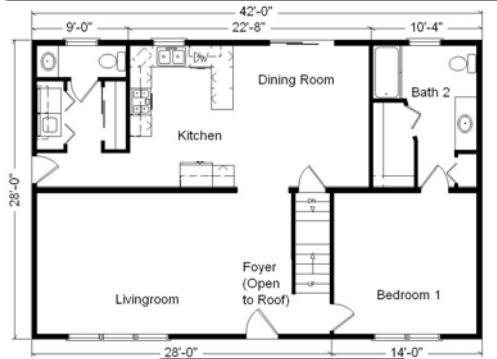

Model #2

28x42 Cape Cod 1,859 sq. ft.

Design Homes, Inc.

Waseca, MN
 (#7120 -2-1)

Feb. 2009

Base Price:	\$86,951.00
This Home Displays The Following Options:	
12' Shed Dormer	\$3,973.00
Extra 6' Gable Dormer	\$3,711.00
Upgrade Siding (Mastic-Quest)	\$2,628.00
Upgrade Carpet (WL)	\$627.00
Tile-look Laminate in Foyer	\$166.00
Oak Doors & Trim	\$950.00
4-Recessed Lights (Kitchen)	\$180.00
Dimmer Switch (Kitchen)	\$17.00
Extra 1/2 Bath	\$1,035.00
Utility Area w/Northport Cabinets	\$695.00
Cast Iron Sink	\$284.00
Double Sink Vanity	\$565.00
5' Whirlpool Tub	\$1,900.00
Oak Tri View Medicine Cabinets (x3)	\$360.00
Seneca Ridge Arch Maple Cabs.	\$3,208.00
* GE Dishwasher	\$421.00
* Kolbe Double Hung Windows	\$500.00
* Kolbe Upgrade Window (Bdr.#1)	\$325.00
Window Grilles (GIA x15)	\$585.00
2-Sidelights (Foyer)	\$892.00
* 6' Peachtree Sliding Patio Door (DR)	\$566.00

Total With Options Shown: \$110,539.00

* Name Brand No Longer Available

Color Information

Glacier Blue Siding, White Trim, Black Shingles, Black Shutters, Bisque & White Baths, Parchment Carpet, 91070 Vinyls, 138712 Laminate, Autumn Oak Trim & Doors, Bisque Sink, White Kolbe Dbl-hung Windows, Melange Countertop, Black DW, Bisque Rangehood

Price Includes All Blueprints, Delivery, Crane Work, Water Heater, Finish Ready For Hookups, Lennox Furnace Installed, & Tax!

Variation...

Base Price:	\$ 86,951.00
With the most Popular Options:	
Whirlpool Dishwasher.....	439.00
Utility Hook-ups.....	395.00
6' Patio Door.....	481.00
½ Bath.....	1,035.00
Variation Total w/Options:..	\$89,301.00