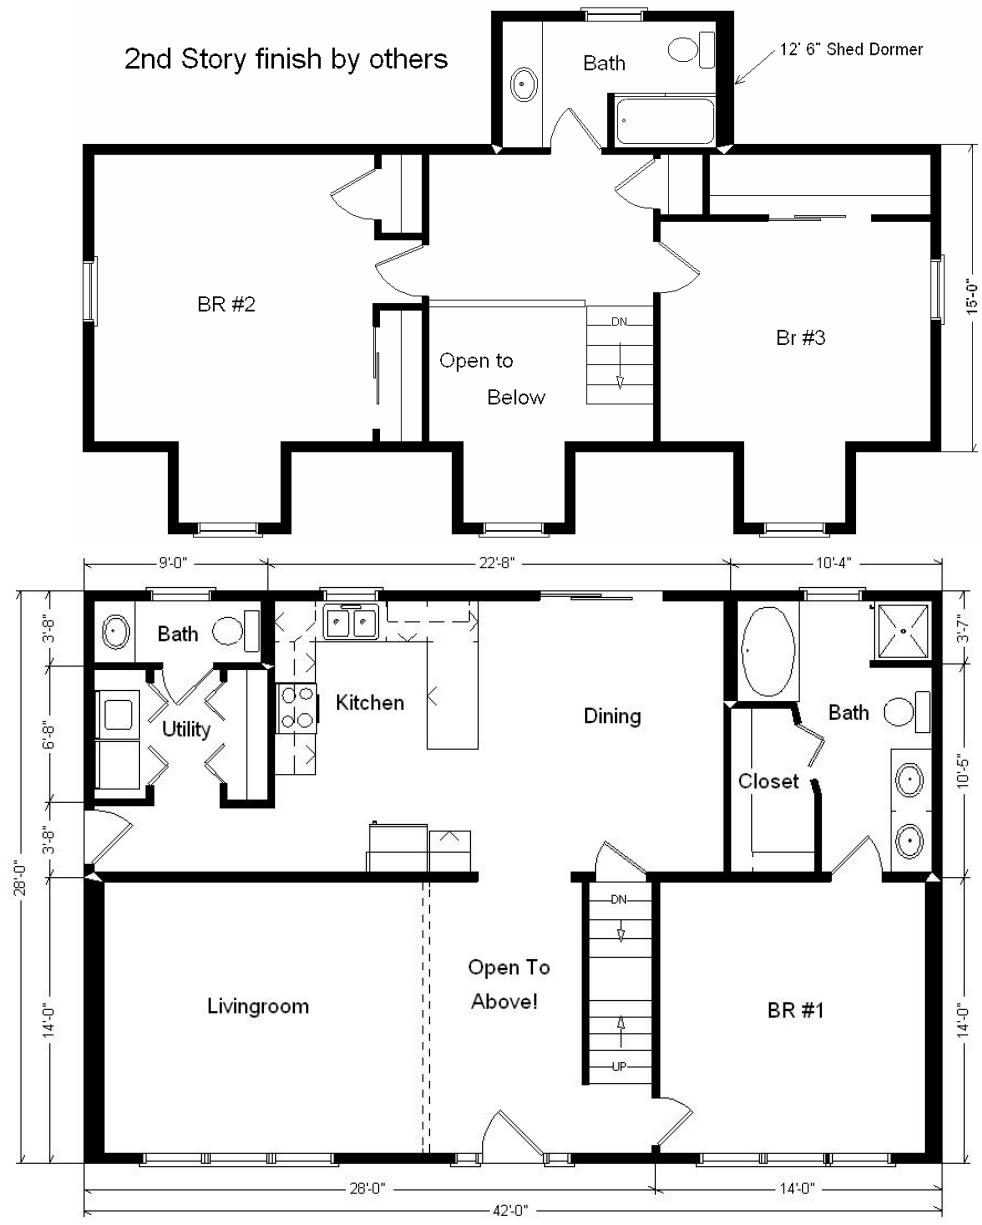

Model #2

28x42 Cape Cod 1,859 sq. ft.

Design Homes, Inc.

Waseca, MN
 (#7120 -2-1)

Feb. 2009

Base Price:	\$86,951.00
This Home Displays The Following Options:	
12' Shed Dormer	\$3,973.00
Extra 6' Gable Dormer	\$3,711.00
Upgrade Siding (Mastic-Quest)	\$2,628.00
Upgrade Carpet (WL)	\$627.00
Tile-look Laminate in Foyer	\$166.00
Oak Doors & Trim	\$950.00
4-Recessed Lights (Kitchen)	\$180.00
Dimmer Switch (Kitchen)	\$17.00
Extra 1/2 Bath	\$1,035.00
Utility Area w/Northport Cabinets	\$695.00
Cast Iron Sink	\$284.00
Double Sink Vanity	\$565.00
5' Whirlpool Tub	\$1,900.00
Oak Tri View Medicine Cabinets (x3)	\$360.00
Seneca Ridge Arch Maple Cabs.	\$3,208.00
* GE Dishwasher	\$421.00
* Kolbe Double Hung Windows	\$500.00
* Kolbe Upgrade Window (Bdr.#1)	\$325.00
Window Grilles (GIA x15)	\$585.00
2-Sidelights (Foyer)	\$892.00
* 6' Peachtree Sliding Patio Door (DR)	\$566.00

Total With Options Shown: \$110,539.00

* Name Brand No Longer Available

Color Information

Glacier Blue Siding, White Trim, Black Shingles, Black Shutters, Bisque & White Baths, Parchment Carpet, 91070 Vinyls, 138712 Laminate, Autumn Oak Trim & Doors, Bisque Sink, White Kolbe Dbl-hung Windows, Melange Countertop, Black DW, Bisque Rangehood

Price Includes All Blueprints, Delivery, Crane Work, Water Heater, Finish Ready For Hookups, Lennox Furnace Installed, & Tax!

Variation...

Base Price:	\$ 86,951.00
With the most Popular Options:	
Whirlpool Dishwasher.....	439.00
Utility Hook-ups.....	395.00
6' Patio Door.....	481.00
½ Bath.....	1,035.00
Variation Total w/Options:..	\$89,301.00