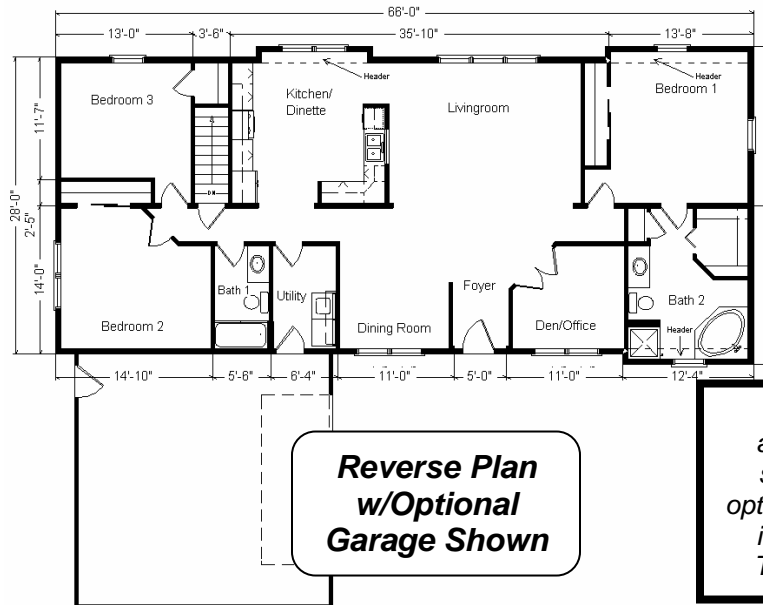

Reverse Plan
w/Optional
Garage Shown

Drapes &
appliances
shown are
optional and not
included in
Total price.

Color Information
Timberstone Siding, Clay Trim, Green Shingles, White Shutters, White Baths, Mortar Carpet, 91020 Vinyls, Nutmeg Oak Trim & Doors, Crestline Taupe Casement Windows, SS DW, White Rangehood, Beige Pampas Countertop, White Sink

Price Includes All Blueprints, Delivery, Crane Work, Water Heater, Finish Ready For Hookups, Lennox Furnace Installed, & Tax!

Variation...

Base Price:.....	$ 99,938.00
With the most Popular Options:	
Whirlpool Dishwasher.....	439.00
Utility Hook-ups.....	395.00
¾ Bath.....	1,839.00
Corner Soaker Tub.....	1,300.00
3 -1' Bump-outs.....	2,292.00
Interior French Doors w/Glass.....	534.00
DHI 24x24 Attached Garage.....	11,235.00
Variation Total w/Options:..	$117,972.00

Feb. 2009