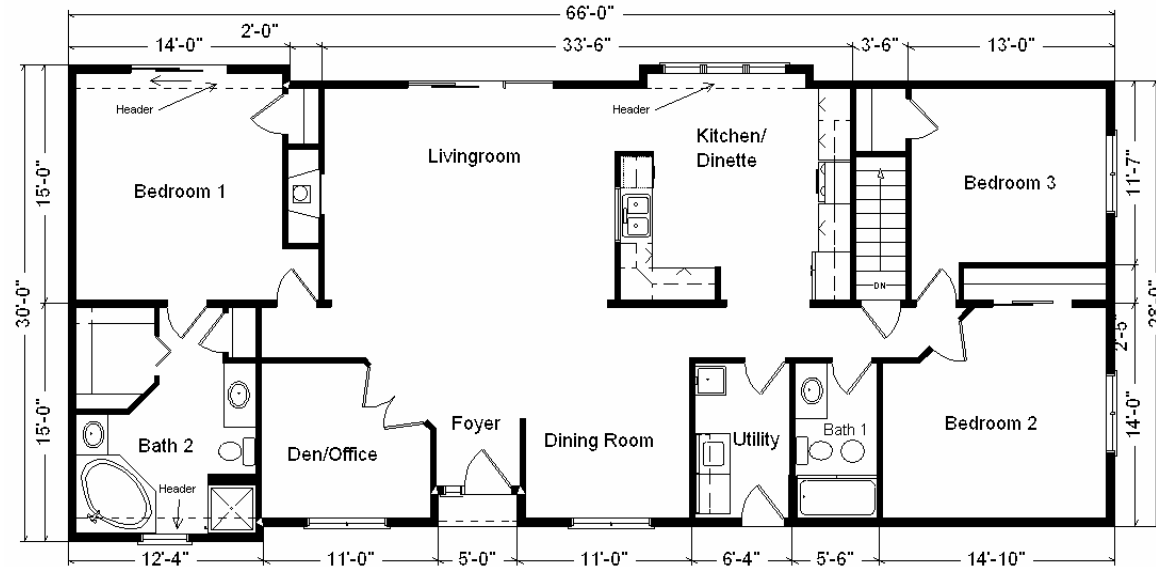

Model #4

28x66 Ranch 1,848 sq. ft.

Design Homes, Inc.

Waseca, MN

(#7363 -3-4)

Base Price:	\$99,938.00
This Home Displays The Following Options:	
* 7.5' Roof Rise (approx.6/12 Slope)	2,904.00
Large Gables (x2)	2,148.00
1' Bump-Out Of Room (x3)	2,292.00
Hip Roof On Both Ends Of Home	3,618.00
9' Ceilings	4,250.00
Recessed Entry	537.00
* Crestline Windows (unfinished)	850.00
Mastic "wood-look" Vinyl Siding	2,605.00
Carpet Upgrade (WL)	1,523.00
* Ceramic Tiled Foyer	187.00
Electric Fireplace	1,960.00
Vaulted Ceiling (Kitchen, DR, LR, Foyer)	1,261.00
Oak Trim & Doors	1,150.00
Interior French Doors w/Glass	534.00
Cast Iron Sink	284.00
Extra 3/4 Bath	1,839.00
Utility Hook-Ups w/ Cabinets	695.00
Laundry Tub	138.00
Shower Door	160.00
Corner Whirlpool	2,400.00
Double Sink Vanity	565.00
Vanity Base Drawer (x2)	176.00
Seneca Ridge Oak Cabinets	2,137.00
24" Utility Cabinet w/Shelves	526.00
Suntube	530.00
Caemnet Windows Upcharge	3,036.00
* Upgrade Front Entry Door & Sidelight	1,221.00
* 6' Peachtree Prado Patio Door (BR #1)	447.00
* 9' Peachtree Citadel Door (LR-unstained)	1,289.00
Total With Options Shown:	\$141,200.00

* Item/Brand Name No Longer Available

Reverse Plan
w/Optional
Garage Shown

Drapes &
appliances
shown are
optional and not
included in
Total price.

Color Information
 Timberstone Siding, Clay Trim, Green Shingles, White Shutters, White Baths, Mortar Carpet, 91020 Vinyls, Nutmeg Oak Trim & Doors, Crestline Taupe Casement Windows, SS DW, White Rangehood, Beige Pampas Countertop, White Sink

Price Includes All Blueprints, Delivery, Crane Work, Water Heater, Finish Ready For Hookups, Lennox Furnace Installed, & Tax!

Variation...

Base Price:	\$ 99,938.00
With the most Popular Options:	
Whirlpool Dishwasher.....	439.00
Utility Hook-ups.....	395.00
¾ Bath.....	1,839.00
Corner Soaker Tub.....	1,300.00
3 -1' Bump-outs.....	2,292.00
Interior French Doors w/Glass.....	534.00
DHI 24x24 Attached Garage.....	11,235.00
Variation Total w/Options:..	\$117,972.00