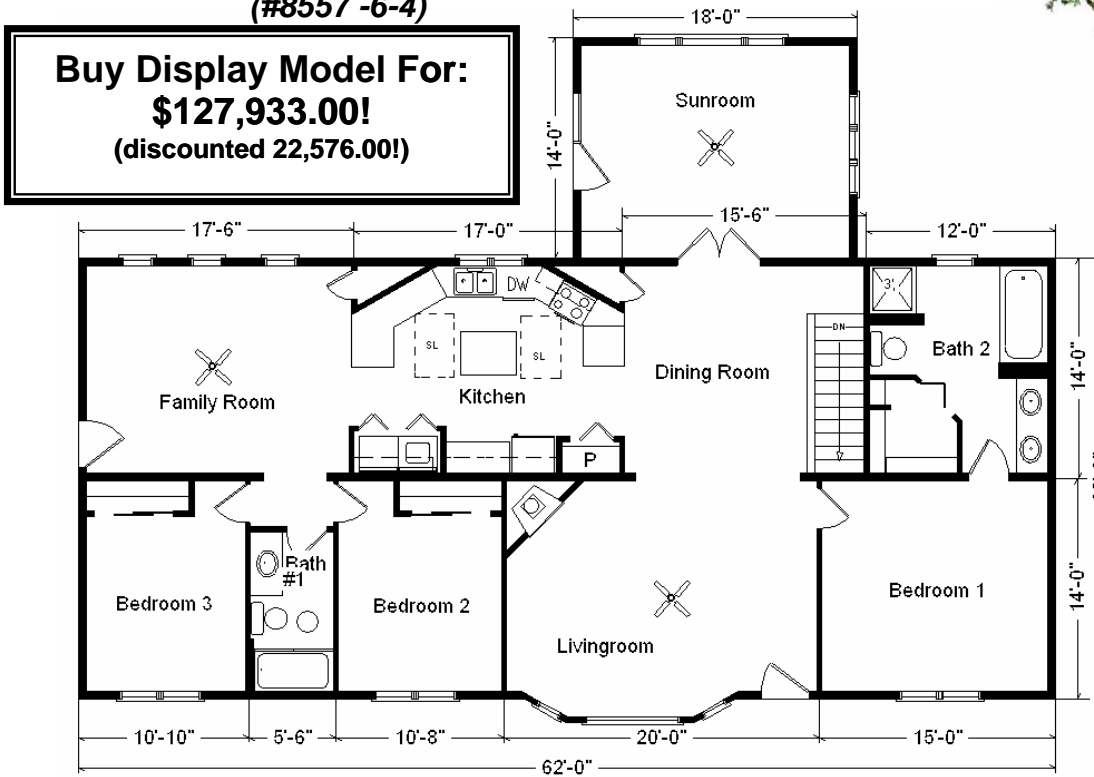

14 x 18 Sunroom w/Gable Base Price	$16,331.00
Upgrade Carpet (Divinity)	416.00
Vaulted Ceiling	428.00
Paddle Fan w/Light	151.00
* Kolbe 4' Radius Top Window	492.00
Casement Windows	835.00
* 6' Peachtree French Swing (Prado)	986.00
Credit 32" Door	-240.00
Sunroom Total w/Options	$19,399.00

Total With Options Shown: $150,509.00

Buy Display Model For:
$127,933.00!
(discounted 22,576.00!)