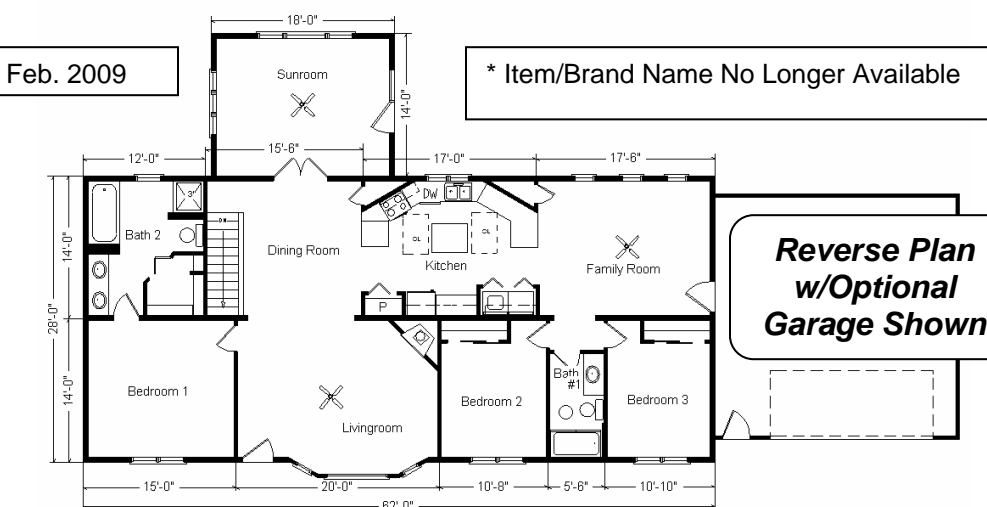

14 x 18 Sunroom w/Gable Base Price	\$16,331.00
Upgrade Carpet (Divinity)	416.00
Vaulted Ceiling	428.00
Paddle Fan w/Light	151.00
* Kolbe 4' Radius Top Window	492.00
Casement Windows	835.00
* 6' Peachtree French Swing (Prado)	986.00
Credit 32" Door	-240.00
Sunroom Total w/Options	\$19,399.00

Total With Options Shown: \$150,509.00

Buy Display Model For:
\$127,933.00!
 (discounted 22,576.00!)

Feb. 2009

* Item/Brand Name No Longer Available

**Reverse Plan
 w/Optional
 Garage Shown**

Color Information
 Granite Gray Siding, White Trim,
 Black Shingles,
 Black Shutters, White Baths, Divinity
 Frise Carpet, 91070 Vinyls, SS Sink,
 Nutmeg Oak Trim & Doors, Cabos Cream
 Laminate, Black Dishwasher,
 Kolbe White Casement Windows,
 Olive Organix Countertop