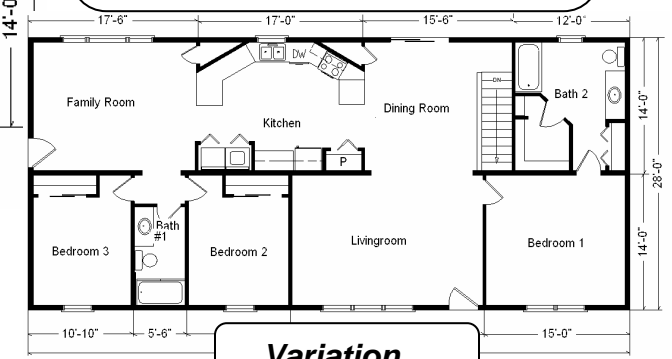

14 x 18 Sunroom w/Gable Base Price	\$16,331.00
Upgrade Carpet (Divinity)	416.00
Vaulted Ceiling	428.00
Paddle Fan w/Light	151.00
* Kolbe 4' Radius Top Window	492.00
Casement Windows	835.00
* 6' Peachtree French Swing (Prado)	986.00
Credit 32" Door	-240.00
Sunroom Total w/Options	\$19,399.00

Total With Options Shown: \$150,509.00

Buy Display Model For:
\$127,933.00!
 (discounted 22,576.00!)

Feb. 2009

* Item/Brand Name No Longer Available

**Reverse Plan
 w/Optional
 Garage Shown**

Color Information
 Granite Gray Siding, White Trim,
 Black Shingles,
 Black Shutters, White Baths, Divinity
 Frise Carpet, 91070 Vinyls, SS Sink,
 Nutmeg Oak Trim & Doors, Cabos Cream
 Laminate, Black Dishwasher,
 Kolbe White Casement Windows,
 Olive Organix Countertop

**Price Includes All Blueprints,
 Delivery, Crane Work,
 Water Heater,
 Finish Ready For Hookups,
 Lennox Furnace Installed, & Tax!**

Variation...

Base Price:	\$ 94,314.00
With the most Popular Options:	
Whirlpool Dishwasher	439.00
Utility Hook-ups	395.00
6' Patio Doors	481.00
Extra Full Bath	1,839.00
Central Air	2,140.00
Variation Total w/Options:	\$99,608.00