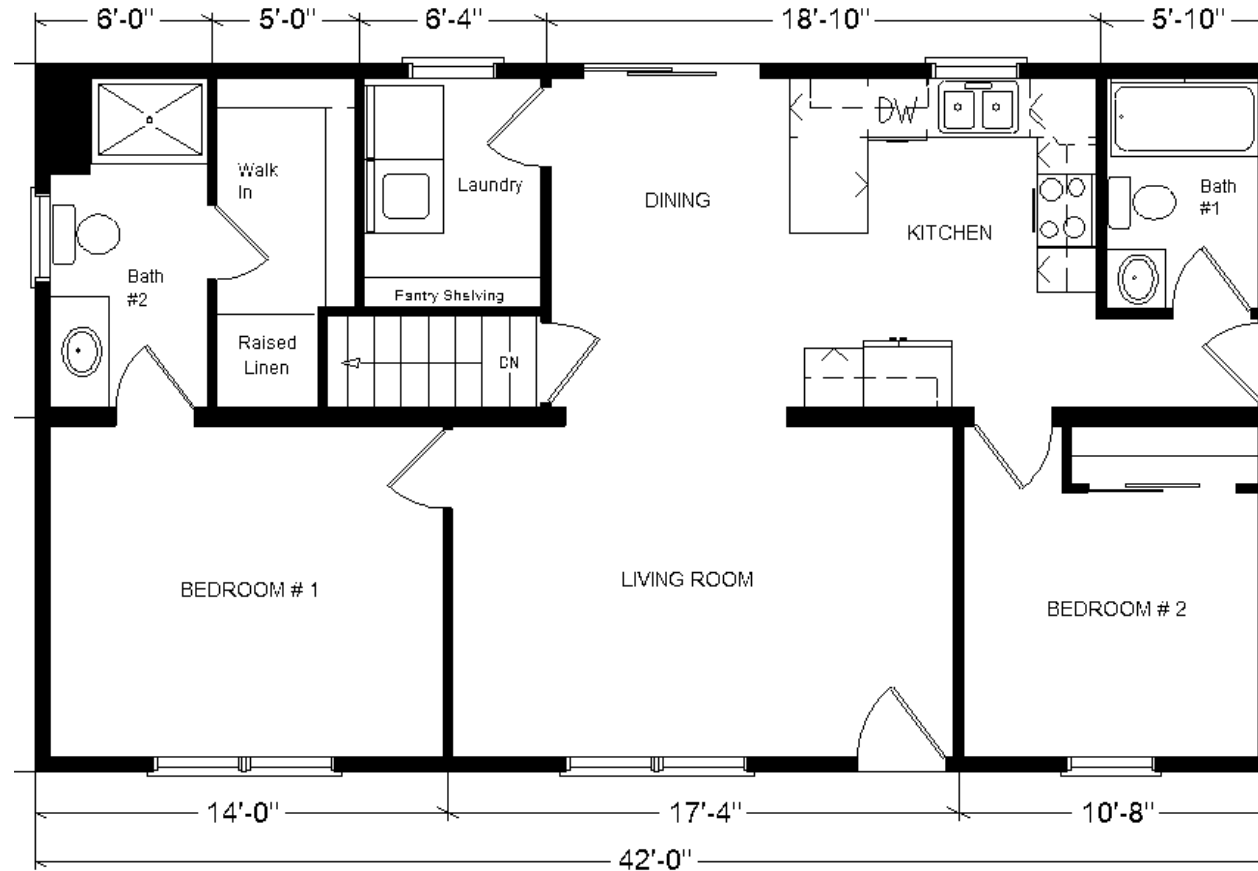

Model #7
42' Classic Ranch
 1,008 sq. ft.

Design Homes, Inc.
 Chippewa Falls, WI
 (#10828-8-6)

Base Price:	\$97,613.00
This Home Displays The Following Options:	
Window Lineals	736.00
6' Pella Vinyl Patio Door (upcharge)	1,036.00
** 2 Extra Pella Windows	593.00
Safety Glass (Bath #2)	278.00
Ceramic Tile Backsplash	545.00
Crown Molding	489.00
Vent Rangehood to Exterior	200.00
Wire for Future Fan/Light (LR)	55.00
Vaulted Ceilings (Lr, Kit, Din.)	929.00
Extra 3/4 Bath	2,450.00
Vanity Drawer Base (VSB)	70.00
Recessed Medicine Cabinets (x2)	130.00
Laundry Area w/Cabinets	750.00

Total With Options Shown: \$105,874.00

** Discontinued Pella Encompass Series

Price Includes: Crane Setting, All Blueprints, R55 Ceilings, R21 Exterior Walls, Kohler Plumbing, Pella Windows, 200 Amp Service, All Applicable Tax and Much More!!

***See Sales Rep For Applicable Delivery Fees**

MN #BC146710

Oct. 2023

Prices are Subject to Change

Reverse Plan W/Optional Garage

Color Information
 Natural Clay Siding, White Trim, Moire Black Shingles, White Lineals, SS Sink and Vented SS Rangehood, Natural Oak Trim & Doors, Bisque Baths, Bark Carpet, #48 Vinyl Plank, White Pella Sgl-hung Windows and Butterm Granite Formica Countertops