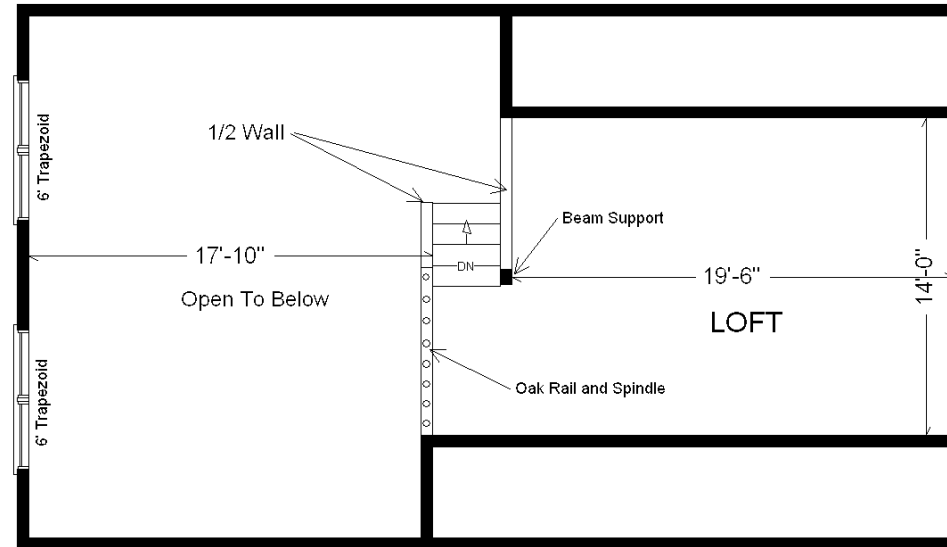

Model #1 Rustic Loft

1,260 sq. ft.

*All Rustic Loft Orders Are Subject To Approval

Design Homes, Inc.

Edgerton, WI
(#10449-5-6)

Prices are Subject
to Change

MODEL FOR SALE!

$175,101.00

(10,000 Discount!)

Base Price:	$164,483.00
Finish and Service Credit:	-$5,000.00
This Home Displays The Following Options:	
LP Smartside Siding (1502 sf)	8,892.00
3.5" Window & Door Lineals	1,962.00
Carpet Upgrade (Everything Nice)	1,875.00
Laundry Area w/ Cabinets	750.00
Vanity Drawer Base(VDDDB)	226.00
Recessed Medicine Cabinet	65.00
Hi-Definition Kit. Countertops	275.00
Swan Quartz Sink (nero)	498.00
Pull-down Kohler Kit. Faucet (ORB)	275.00
Crown Molding (24')	480.00
Custom Cabinets	322.00
Ceramic Tile Backsplash	545.00
Mullion Glass Cab. Door	156.00
DHI Fan/Lights (x2)	398.00
6' Trapezoid Windows (x2)	3,386.00
2 - 6' Pella Enc. Patio Doors	3,682.00
Casement Windows (Enc. disc.)	2,180.00
Painted Exterior Door (1 side)	216.00
2nd Exterior Door Credit	-565.00

Total With Options Shown: $185,101.00

Price Includes: Crane Setting, All Blueprints, R50 Ceilings, R21 Exterior Walls, Kohler Plumbing, Pella Windows, Knotty Pine For Ceilings and End Walls, 200 Amp Service, All Applicable Tax and Much More!!

Flooring and Oak Railing for Loft area/steps Purchased and Installed By Buyer.

*See Sales Rep For Any Applicable Delivery Fees and Full List of Finish/Service Work Done By Buyer