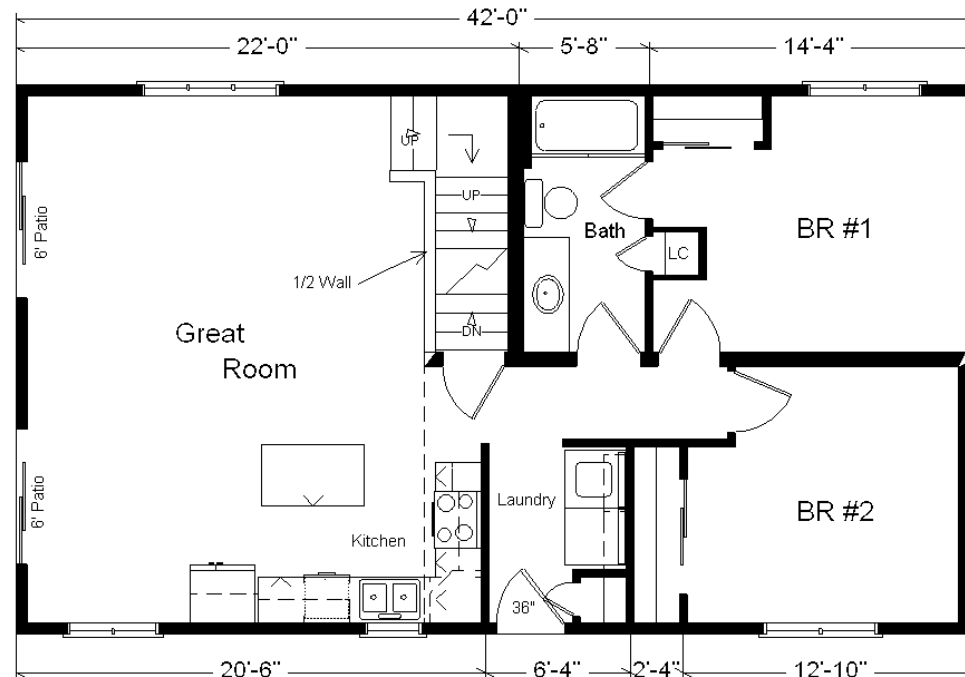

Model #1 Rustic Loft

1,260 sq. ft.

*All Rustic Loft Orders Are Subject To Approval

Design Homes, Inc.

Edgerton, WI
(#10449-5-6)

Prices are Subject
to Change

MODEL FOR SALE!

$175,101.00

(10,000 Discount!)

Base Price:	$164,483.00
Finish and Service Credit:	-$5,000.00
This Home Displays The Following Options:	
LP Smartside Siding (1502 sf)	8,892.00
3.5" Window & Door Lineals	1,962.00
Carpet Upgrade (Everything Nice)	1,875.00
Laundry Area w/ Cabinets	750.00
Vanity Drawer Base(VDDDB)	226.00
Recessed Medicine Cabinet	65.00
Hi-Definition Kit. Countertops	275.00
Swan Quartz Sink (nero)	498.00
Pull-down Kohler Kit. Faucet (ORB)	275.00
Crown Molding (24')	480.00
Custom Cabinets	322.00
Ceramic Tile Backsplash	545.00
Mullion Glass Cab. Door	156.00
DHI Fan/Lights (x2)	398.00
6' Trapezoid Windows (x2)	3,386.00
2 - 6' Pella Enc. Patio Doors	3,682.00
Casement Windows (Enc. disc.)	2,180.00
Painted Exterior Door (1 side)	216.00
2nd Exterior Door Credit	-565.00

Total With Options Shown: $185,101.00

Price Includes: Crane Setting, All Blueprints, R50 Ceilings, R21 Exterior Walls, Kohler Plumbing, Pella Windows, Knotty Pine For Ceilings and End Walls, 200 Amp Service, All Applicable Tax and Much More!!

Flooring and Oak Railing for Loft area/steps Purchased and Installed By Buyer.

*See Sales Rep For Any Applicable Delivery Fees and Full List of Finish/Service Work Done By Buyer