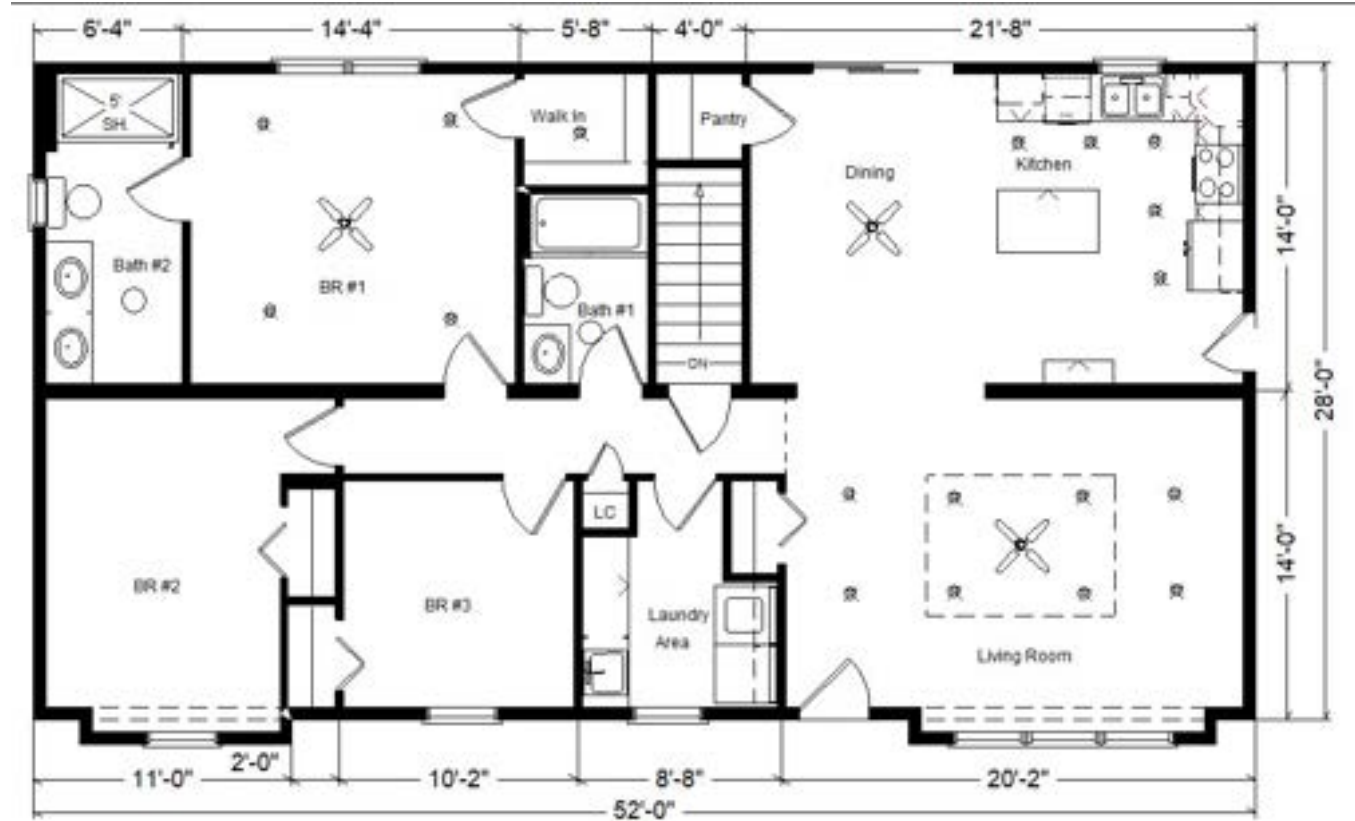

Base Price:	\$142,397.00
This Home Displays The Following Options:	
6/12 Roof Slope	2,548.00
9' Ceilings	2,883.00
Large Gable	1,995.00
Medium Gable	1,456.00
2 - 1' Bump-out Rooms	1,718.00
Premium Color Vinyl Siding	840.00
Northwoods Shake Siding on Bump-outs	1,352.00
Window/Door Lineals	1,508.00
Pella Enc. Dbl-hung Windows (disc.)	696.00
Pella 6' Enc. Patio Door	1,841.00
Carpet Upgrade (Fawn)	2,044.00
Laminate Wood Floor (Kit, Din, F)	1,309.00
3 Panel Oak Doors (x13)	3,315.00
Recessed Ceiling (LR)	706.00
Paddle Fan Light (x3)	530.00
Recessed LED Lights (x17)	1,105.00
2 Dimmer Switches	78.00
Wire for Electric Range	175.00
Laundry Area w/Upgrade Cabinets	960.00
SS Laundry Sink/Faucet	438.00
7' of Base Cabinets in Laundry	1,504.00
Extra 3/4 Bath	2,450.00
5' Shower Upgrade	250.00
Dbl. Vanity Sink (Bath #2)	725.00
Vanity Drawer Bases (x3)	396.00
Recessed Medicine Cabinets (x2)	130.00
Brushed Nickel Bath Package	920.00
Benton Birch Cabinets	3,430.00
36" Utility Cabintet/Pantry	1,116.00
APC Cabinet Option	1,793.00
Custom Cabinets	418.00
Pulldown Kohler Faucet	275.00
Ceramic Tile Backsplash	545.00
Crown Molding (31')	620.00
Mullion Glass Doors	358.00
SS Microwave (31017) w\Ext. Venting	664.00
Suntube (x2)	1,490.00
Painted Exterior Doors (1 Side)	432.00

Total With Options Shown: \$187,410.00

Model #2
28x52 Ranch 1,476 sq. ft.

Design Homes, Inc.

Eldridge, IA
(#10825 -8- 6)

Oct. 2023

Color Information
Hearthstone Vinyl Siding, White Trim, Weatherwood Shingles, White Lineals, Clay Shake on Bump-outs, SS Sink, Java Bean Oak Trim & Doors, Umber Cabinetry, White Baths, #150 Vanity Tops, Fawn Carpet, #48 LVP Floors, Knotted Chestnut Laminate Floors, White Pella Encomass Dbl-hung Windows, 9476-58 White Ice Countertop