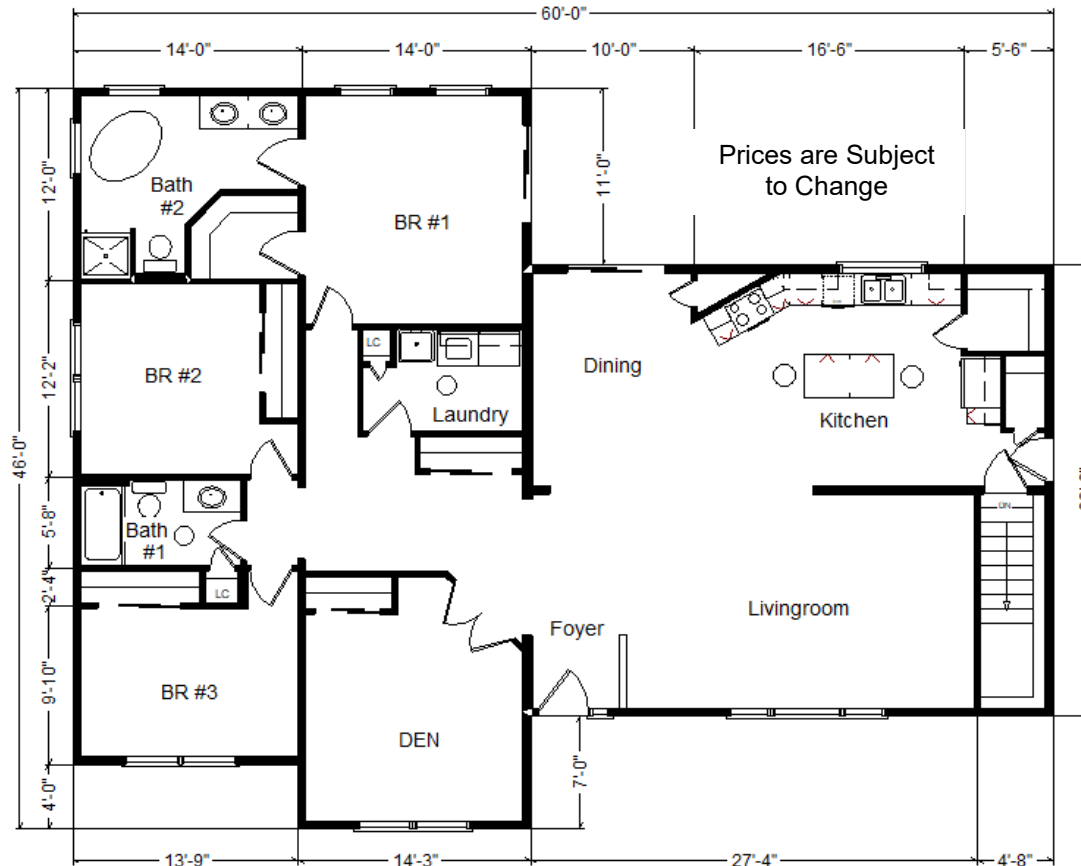

# Model #2

28x76 4-Sec Ranch  
2,128 sq. ft.

*\*All 4-Section Ranch Orders Are Subject To Approval*

# Design Homes, Inc.

Medford, MN

(#10920 -9-6)

<b>Base Price:</b>	<b>\$240,548.00</b>
<b>This Home Displays The Following Options:</b>	
6/12 Roof Slope	3,724.00
Premium Color Vinyl Siding	1,116.00
Savannah Wicker Shake on Bump-out	670.00
Window & Door Lineals	2,074.00
Vaulted Ceilings (Lr, Kit, Dining)	1,737.00
Interior French Doors w/Glass	2,100.00
Wire for Electric Range	175.00
Wire for Future DW	75.00
Wire for Future Microwave	75.00
Laundry Area w/Benton Birch Cabs.(Disc)	1,013.00
Laundry Tub (Mustee)	249.00
Extra 3/4 Bath	2,497.00
Double Sink Vanity	761.00
Stand Alone Tub/Chrome Faucet	3,960.00
Shower Door (Bath #2)	575.00
Vanity Base Drawers (x3)	513.00
Elongated Toilet Bowls	124.00
Cult. Granite Vanity Tops	699.00
Benton Birch Autumn Cabinets (disc)	3,598.00
Select Cabinet Option	713.00
SS Stand Alone Rangehood Vented Out	1,470.00
Hi-Macs Solid Surface Countertop	4,929.00
Ceramic Tile Backsplash (NA)	595.00
Crown Molding Above Kit Cabinets (20')	420.00
Kohler Pull-down Kit. Faucet (K560-BZ)	295.00
Suntubes (x4)	3,180.00
Pella Enc. Dbl-hung Windows(disc)	1,845.00
2 - 6' Pella Enc. Patio Doors (disc.)	3,848.00
Fixed Kitchen Window (3x5)	750.00
Sidelight (SS692)	2,134.00
Upgrade Entry Door (SS684)	1,518.00
<b>Total With Options Shown:</b>	<b>\$287,980.00</b>

Feb 2026

MN #BC146710

**Color Information**

*Espresso Dbl. 4" Vinyl Siding, Sav. Wicker Shake on Bump-out, Almond Trim, Weathered Wood Shingles, Sav. Wicker Lineals, White Baths, #780 Vanity Tops, Townhouse Carpet, Outer Banks Revwood Flooring, Pecan Oak Trim & Doors, Autumn Birch Cabinets, Pella Encompass White Dbl-hung Windows, White Acrylic Kitchen Sink, SS Rangehood, Venetian Sand Countertop, Oil Rubbed Bronze Hardware, Cedar Front Door/Sidelight*