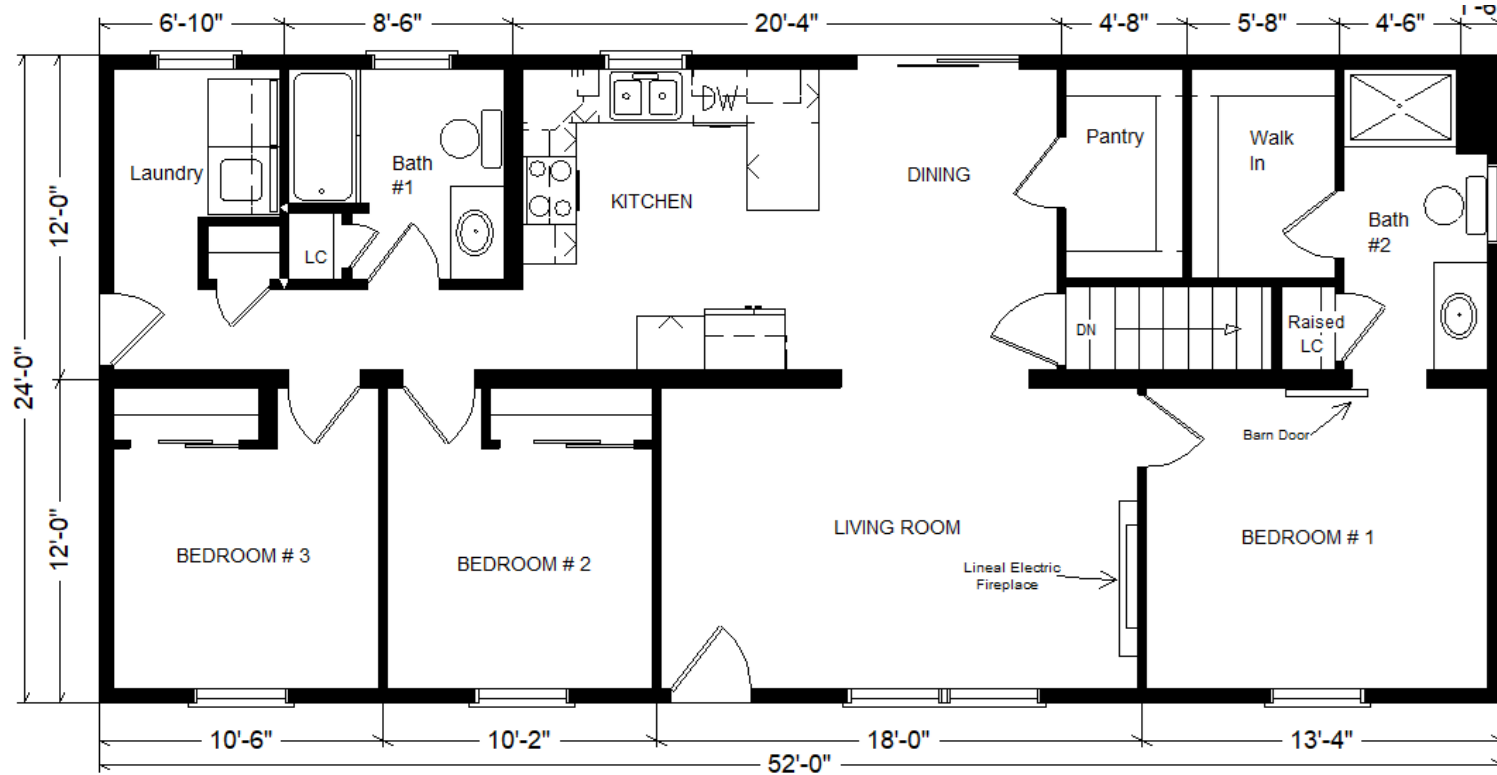

Model #7

52' Classic Ranch

1,248 sq. ft.

Design Homes, Inc.
Medford, MN
 (#11391-4-6)

Base Price: \$136,421.00

This Home Displays The Following Options:

Medium Gable	1,456.00
1 Extra Marriage Wall Opening	450.00
Vaulted Ceilings	989.00
Window Lineals	882.00
Upgrade Revwood Flooring	338.00
Mohawk Solid Tech Floors in Baths	273.00
Barn Door on Bath #2	389.00
Unfinished Pine 6 Panel Solid Door	199.00
Frosted Pantry Door	929.00
Dimplex Linear Fireplace	2,100.00
Custom Cabinets (taller/deeper)	668.00
Tall Microwave Cabinet (upcharge)	721.00
Pella 250 Patio Door (upcharge)	2,090.00
3 Extra Windows	1,869.00
Safety Glass in 2 Windows	540.00
Wire for Elec. Range	175.00
Wire for Future DW	75.00
Wire for Future Microwave	75.00
Vent Rangehood to Exterior	200.00
Ceramic Tile Backsplash	595.00
Extra 3/4 Bath	2,497.00
Vanity Top Drawers (x2)	276.00
Back-lit LED Mirrors in both Baths	284.00
Kohler Pull-down Kit. Faucet (CP)	255.00
8" Deep SS Kitchen Sink	130.00
Crown Molding on Kit. Cabinets (34')	714.00
Laundry Area w/Cabinets	787.00

Total With Options Shown: \$156,377.00

Price Includes: Crane Setting, All Blueprints, R55 Ceilings, R21 Exterior Walls, Kohler Plumbing, Pella Windows, 200 Amp Service, All Applicable Tax and Much More!!

***See Sales Rep For Applicable Delivery Fees**

MN #BC146710

Feb 2026

Prices are Subject to Change

**Reverse Plan
 W/Optional
 Garage**

Color Information

Natural Clay Siding, Almond Trim, Heather Blend Shingles, Sav, Wicker Window Lineals, SS Sink and Rangehood, Arbor Oak Trellis Cabinets, Pecan Oak Trim & Doors, White Baths, #1250 Vanity Tops, Daytona Sand Carpet, Fawn Chestnut Revwood Flooring, Bavarian Cream Bath Floors, Almond Pella 250 Sgl-hung Windows, Butterum Granite Countertops, Brushed Nickel Hardware