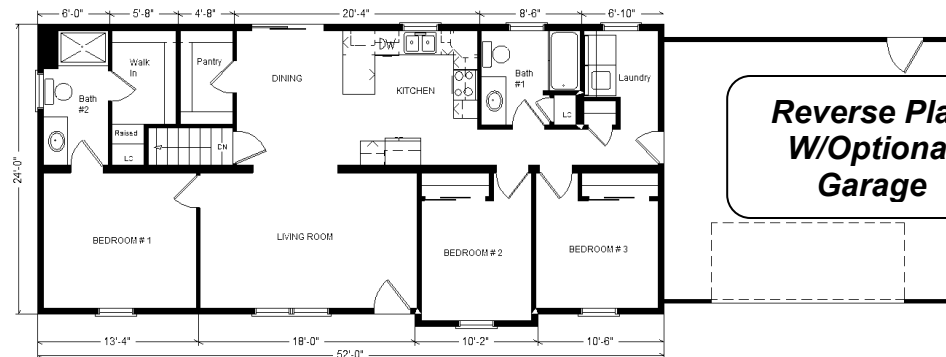

Model #7

52' Classic Ranch

1,248 sq. ft.

Design Homes, Inc.
Medford, MN
 (#11391-4-6)

Base Price: \$136,421.00

This Home Displays The Following Options:

Medium Gable	1,456.00
1 Extra Marriage Wall Opening	450.00
Vaulted Ceilings	989.00
Window Lineals	882.00
Upgrade Revwood Flooring	338.00
Mohawk Solid Tech Floors in Baths	273.00
Barn Door on Bath #2	389.00
Unfinished Pine 6 Panel Solid Door	199.00
Frosted Pantry Door	929.00
Dimplex Linear Fireplace	2,100.00
Custom Cabinets (taller/deeper)	668.00
Tall Microwave Cabinet (upcharge)	721.00
Pella 250 Patio Door (upcharge)	2,090.00
3 Extra Windows	1,869.00
Safety Glass in 2 Windows	540.00
Wire for Elec. Range	175.00
Wire for Future DW	75.00
Wire for Future Microwave	75.00
Vent Rangehood to Exterior	200.00
Ceramic Tile Backsplash	595.00
Extra 3/4 Bath	2,497.00
Vanity Top Drawers (x2)	276.00
Back-lit LED Mirrors in both Baths	284.00
Kohler Pull-down Kit. Faucet (CP)	255.00
8" Deep SS Kitchen Sink	130.00
Crown Molding on Kit. Cabinets (34')	714.00
Laundry Area w/Cabinets	787.00

Total With Options Shown: \$156,377.00

Price Includes: Crane Setting, All Blueprints, R55 Ceilings, R21 Exterior Walls, Kohler Plumbing, Pella Windows, 200 Amp Service, All Applicable Tax and Much More!!

***See Sales Rep For Applicable Delivery Fees**

MN #BC146710

Feb 2026

Prices are Subject to Change

**Reverse Plan
 W/Optional
 Garage**

Color Information

Natural Clay Siding, Almond Trim, Heather Blend Shingles, Sav, Wicker Window Lineals, SS Sink and Rangehood, Arbor Oak Trellis Cabinets, Pecan Oak Trim & Doors, White Baths, #1250 Vanity Tops, Daytona Sand Carpet, Fawn Chestnut Revwood Flooring, Bavarian Cream Bath Floors, Almond Pella 250 Sgl-hung Windows, Butterum Granite Countertops, Brushed Nickel Hardware