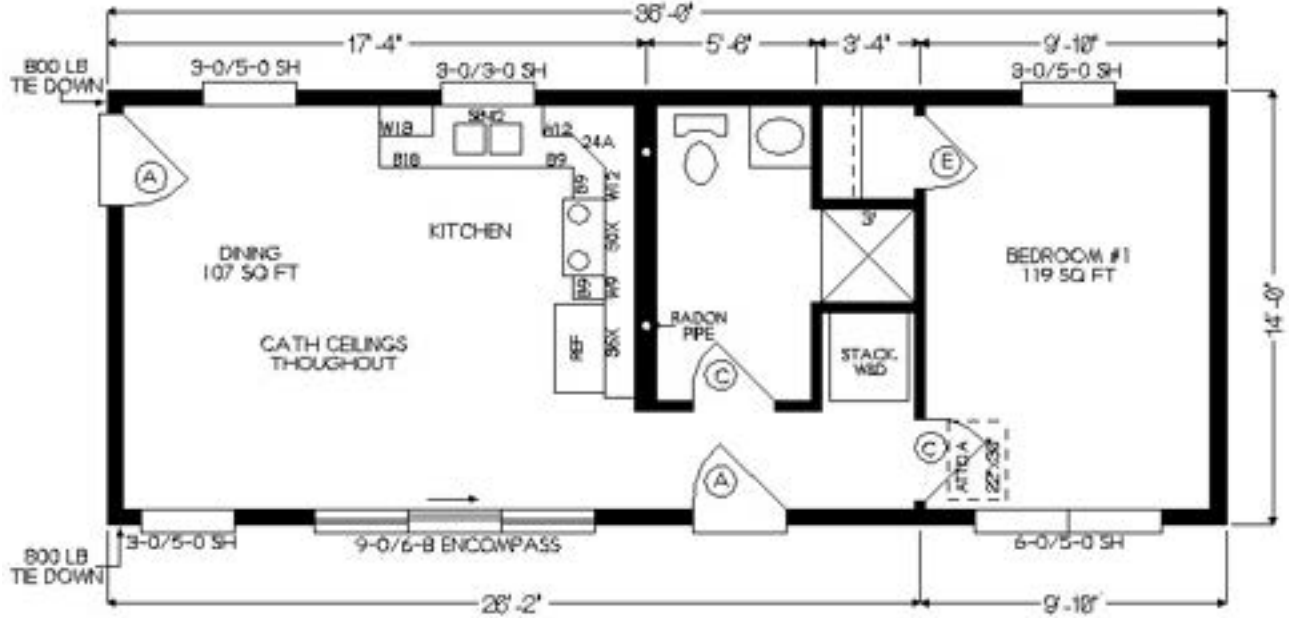

**14 x 36 Cabin**  
**504 Sq. Ft.**  
**PROD# : 11230MN 2-6**

**2023 Cabin Model**  
 (Medford, MN)

MN #BC146710

May 2023

**Total PRICE..... \$59,990.00**

**OPTIONS:**

- Premium Color Vinyl Siding
- Vaulted Ceilings Throughout
- 9' Pella Patio Door
- Vent Rangehood to Exterior
- Kitchen Faucet Sprayer
- Extra Windows