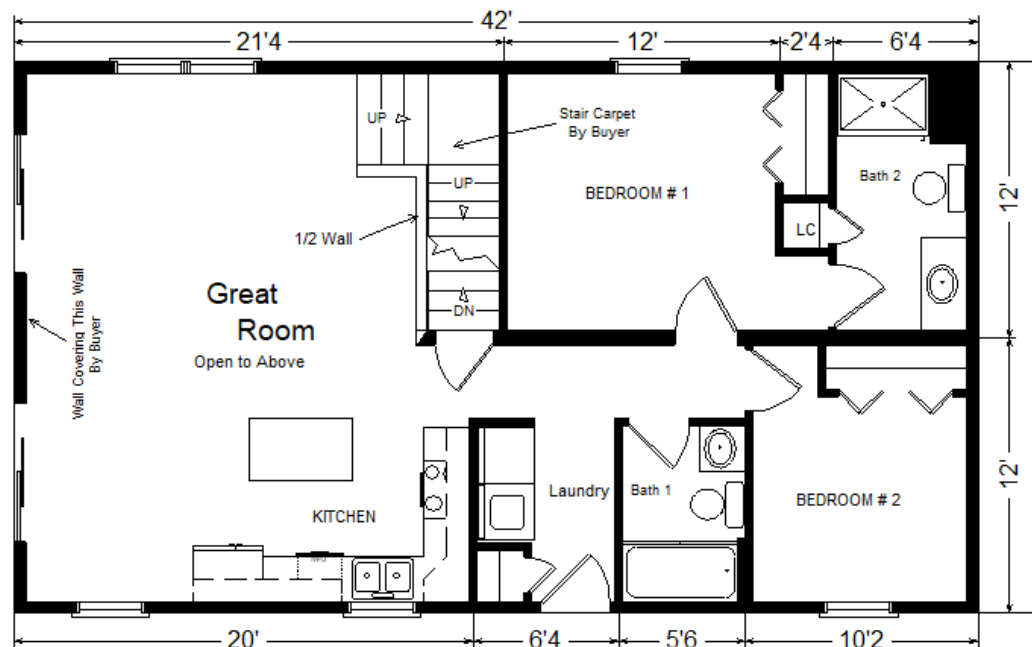

Model #14

Rustic Loft 1,260 sq. ft.

*ALL Rustic Loft Orders Are Subject To Approval

Base Price:	$174,352.00
Finish and Service Credit:	-$5,000.00
This Home Displays The Following Options:	
Premium Color Vinyl Siding	751.00
3.5" Window Lineals	1,104.00
RV Mohawk Rewood in LR	1,065.00
Upgrade RV Rewood (Kit/Laundry/Bath)	315.00
DHI Paddle Fan Light (LR)	220.00
Wire for Elect. Range	175.00
Laundry Area Hook-ups	428.00
Vanity Drawer Bases (Est.)	296.00
Extra 3/4 Bath	2,450.00
ORB Bath Hardware	795.00
Swan Quartz Kitchen Sink	549.00
Pull-down Kohler Kit. Faucet (ORB)	295.00
Crown Molding (19')	380.00
Arbor Rustic Hickory Cabinets	4,326.00
APC Cabinet Option (Wood/Plywood)	1,793.00
2- 6' Trapezoid Windows (LS)	7,926.00
Pella Lifestyle Windows	2,754.00
2 - 6' Pella LS Patio Doors	9,698.00
Paint 1 Side of Front Door	229.00
2nd Exterior Door Credit	-595.00

Total With Options Shown: $204,306.00

Price Includes: Crane Setting, All Blueprints, R50 Ceilings, R21 Exterior Walls, Kohler Plumbing, Pella Windows, Knotty Pine For Ceilings and End Walls, 200 Amp Service, All Applicable Tax and Much More!!

Some on-site interior finish work by Buyer.

*See Sales Rep For Any Applicable Delivery Fees and Full List of Finish/Service Work Done By Buyer

Design Homes, Inc.

Prairie du Chien, WI (#11291-3-6)

Prices are Subject to Change