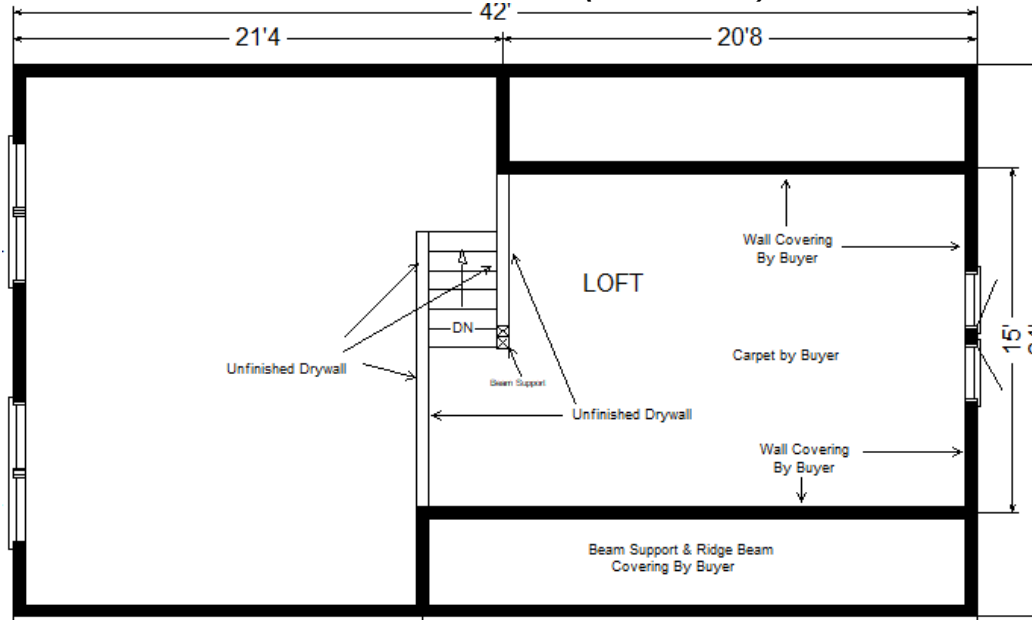

Model #14

Rustic Loft 1,260 sq. ft.

*ALL Rustic Loft Orders Are Subject To Approval

Base Price:	$174,352.00
Finish and Service Credit:	-$5,000.00
This Home Displays The Following Options:	
Premium Color Vinyl Siding	751.00
3.5" Window Lineals	1,104.00
RV Mohawk Rewood in LR	1,065.00
Upgrade RV Rewood (Kit/Laundry/Bath)	315.00
DHI Paddle Fan Light (LR)	220.00
Wire for Elect. Range	175.00
Laundry Area Hook-ups	428.00
Vanity Drawer Bases (Est.)	296.00
Extra 3/4 Bath	2,450.00
ORB Bath Hardware	795.00
Swan Quartz Kitchen Sink	549.00
Pull-down Kohler Kit. Faucet (ORB)	295.00
Crown Molding (19')	380.00
Arbor Rustic Hickory Cabinets	4,326.00
APC Cabinet Option (Wood/Plywood)	1,793.00
2- 6' Trapezoid Windows (LS)	7,926.00
Pella Lifestyle Windows	2,754.00
2 - 6' Pella LS Patio Doors	9,698.00
Paint 1 Side of Front Door	229.00
2nd Exterior Door Credit	-595.00

Total With Options Shown: $204,306.00

Price Includes: Crane Setting, All Blueprints, R50 Ceilings, R21 Exterior Walls, Kohler Plumbing, Pella Windows, Knotty Pine For Ceilings and End Walls, 200 Amp Service, All Applicable Tax and Much More!!

Some on-site interior finish work by Buyer.

*See Sales Rep For Any Applicable Delivery Fees and Full List of Finish/Service Work Done By Buyer

Design Homes, Inc.

Prairie du Chien, WI (#11291-3-6)

Prices are Subject to Change