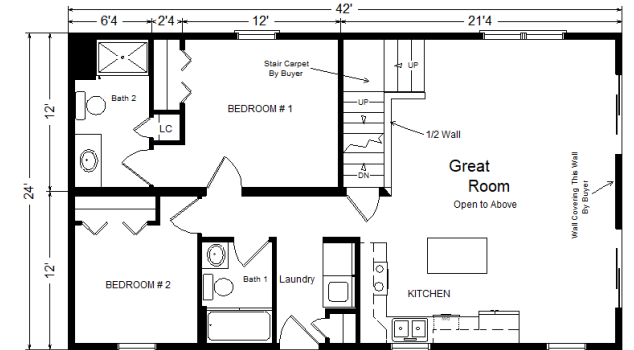

Model #14

Rustic Loft 1,260 sq. ft.

*ALL Rustic Loft Orders Are Subject To Approval

Base Price:	\$174,352.00
Finish and Service Credit:	-\$5,000.00
This Home Displays The Following Options:	
Premium Color Vinyl Siding	751.00
3.5" Window Lineals	1,104.00
RV Mohawk Rewood in LR	1,065.00
Upgrade RV Rewood (Kit/Laundry/Bath)	315.00
DHI Paddle Fan Light (LR)	220.00
Wire for Elect. Range	175.00
Laundry Area Hook-ups	428.00
Vanity Drawer Bases (Est.)	296.00
Extra 3/4 Bath	2,450.00
ORB Bath Hardware	795.00
Swan Quartz Kitchen Sink	549.00
Pull-down Kohler Kit. Faucet (ORB)	295.00
Crown Molding (19')	380.00
Arbor Rustic Hickory Cabinets	4,326.00
APC Cabinet Option (Wood/Plywood)	1,793.00
2- 6' Trapezoid Windows (LS)	7,926.00
Pella Lifestyle Windows	2,754.00
2 - 6' Pella LS Patio Doors	9,698.00
Paint 1 Side of Front Door	229.00
2nd Exterior Door Credit	-595.00

Total With Options Shown: \$204,306.00

Price Includes: Crane Setting, All Blueprints, R50 Ceilings, R21 Exterior Walls, Kohler Plumbing, Pella Windows, Knotty Pine For Ceilings and End Walls, 200 Amp Service, All Applicable Tax and Much More!!

Reverse Plan

Color Information

Hearthstone Vinyl Siding, Clay Trim, Clay Lineals, Weatherwood Shingles, White Baths, Bits of Brown Carpet, CDL74-03 Knotted Chestnut Rewood, Nero Sink, Hazelnut Oak Trim & Doors, Trellis Stain Hickory Cabinets, Black Unvented Rangehood, Pella Fossil Windows/Patio Doors, Natural Cedar Siding on Ceiling, Jamocha Granite Countertop, ORB Hardware