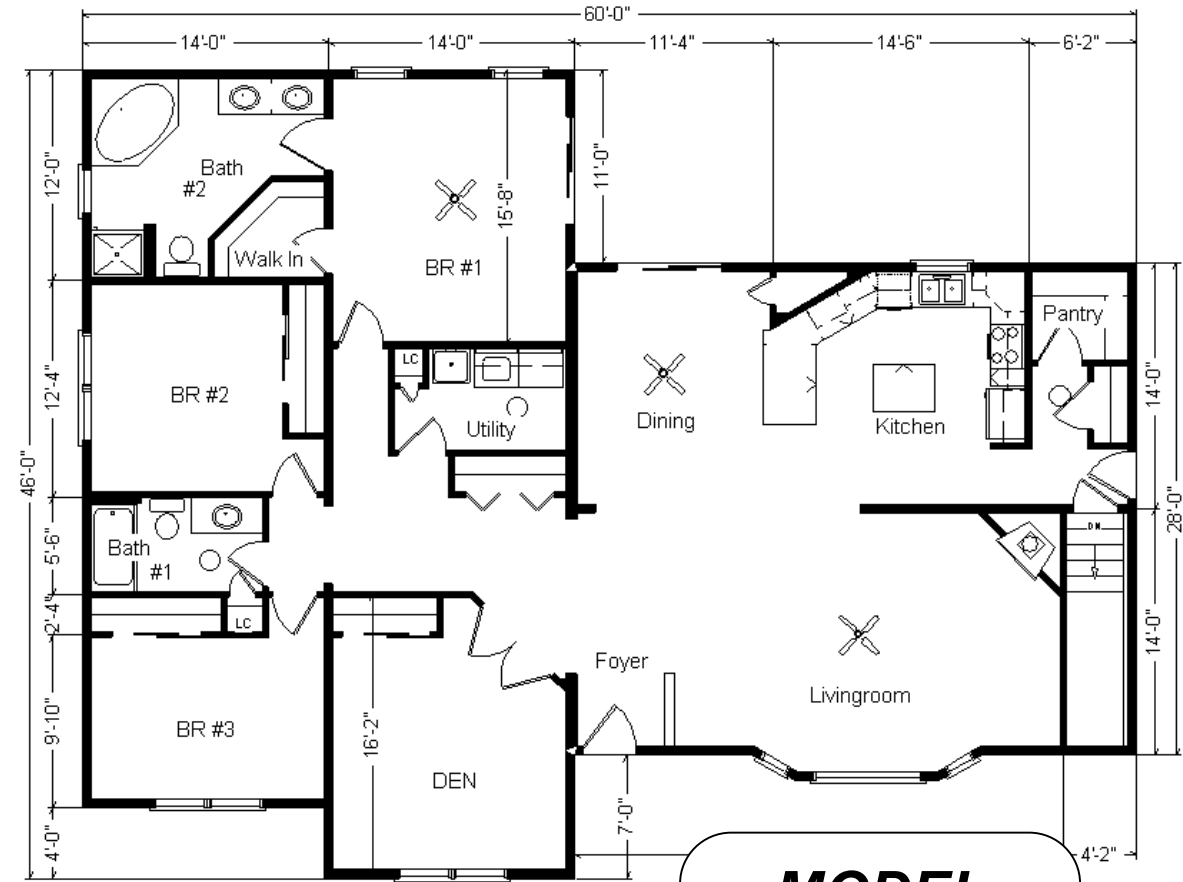

**Base Price: \$212,872.00**

**This Home Displays The Following Options:**

6/12 Roof Slope	3,724.00
Medium Gable	1,456.00
Premium Color Vinyl Siding	1,166.00
3.5" Window and Door Lineals	1,784.00
Pella Lifestyle Windows	6,407.00
Upgrade Carpet (Southwind)	2,101.00
Gas Fireplace	6,785.00
Vaulted Ceilings (LR, DR, Kit.)	1,610.00
6 Panel Oak Doors (x11)	2,805.00
Interior French Doors w/Glass	1,550.00
Brushed Nickel Bathrooms	1,165.00
BN Pull-down Kitchen Faucet	275.00
Laundry Area w/Cherry Cabs.	1,220.00
Laundry Tub	149.00
Extra 3/4 Bath	2,450.00
Double Sink Vanity	725.00
Corner Whirlpool Tub (disc.)	3,200.00
Recessed Medicine Cabinet (x2)	130.00
Vanity Base Drawers (x3)	396.00
Shower Door (Bath #1)	525.00
Cultured Granite Vanity Tops (both baths)	734.00
Seneca Ridge Cherry Cabinets (disc)	4,265.00
Deluxe Drawers & Plywood Ends	680.00
Lazy Susan	550.00
Custom Cabinets	361.00
Ceramic Tile Backsplash	545.00
Crown Molding Above Cabinets (22')	440.00
Mullion Glass Cabinet Door	161.00
Whirlpool Dishwasher (WDF310)	674.00
Vented Rangehood to Exterior	200.00
Paddle Fan/Light (x3)	576.00
Upgrade Kitchen Lighting	264.00
Hi-Definition Kit. Countertops	422.00
Quartz Kitchen Sink	498.00
36" Wide Snack Bar	48.00
Walk-Out Bay w/Proline Windows	7,065.00
Window Grilles (x7)	651.00
Suntubes (x3)	2,235.00
Upgrade Front Door (S684HRRN)	570.00
2 - 6' Pella Patio Doors	8,470.00

**Total With Options Shown: \$281,904.00**

**Model #3**  
**28x76 4-Sec Ranch**  
**2128 sq. ft.**

*Design Homes, Inc.*

**Urbana, IA**  
**(#10321 -4-4)**

Oct 2023

Prices are Subject to Change

MN #BC146710

**Color Information**  
*Hearthstone Siding, White Corners, White Trim, Weatherwood Shingles, White Window Lineals, Bisque Baths, #431 Vanity Tops, Mascot Carpet, 91082 Vinyls, #839 KCC Laminate Flooring, Cherry Oak Trim & Doors, Black DW & Rangehood, White Pella Dble-hung Windows w/Cherry Stain Interiors, Golden Mascarella Countertop, Beige FP Front*