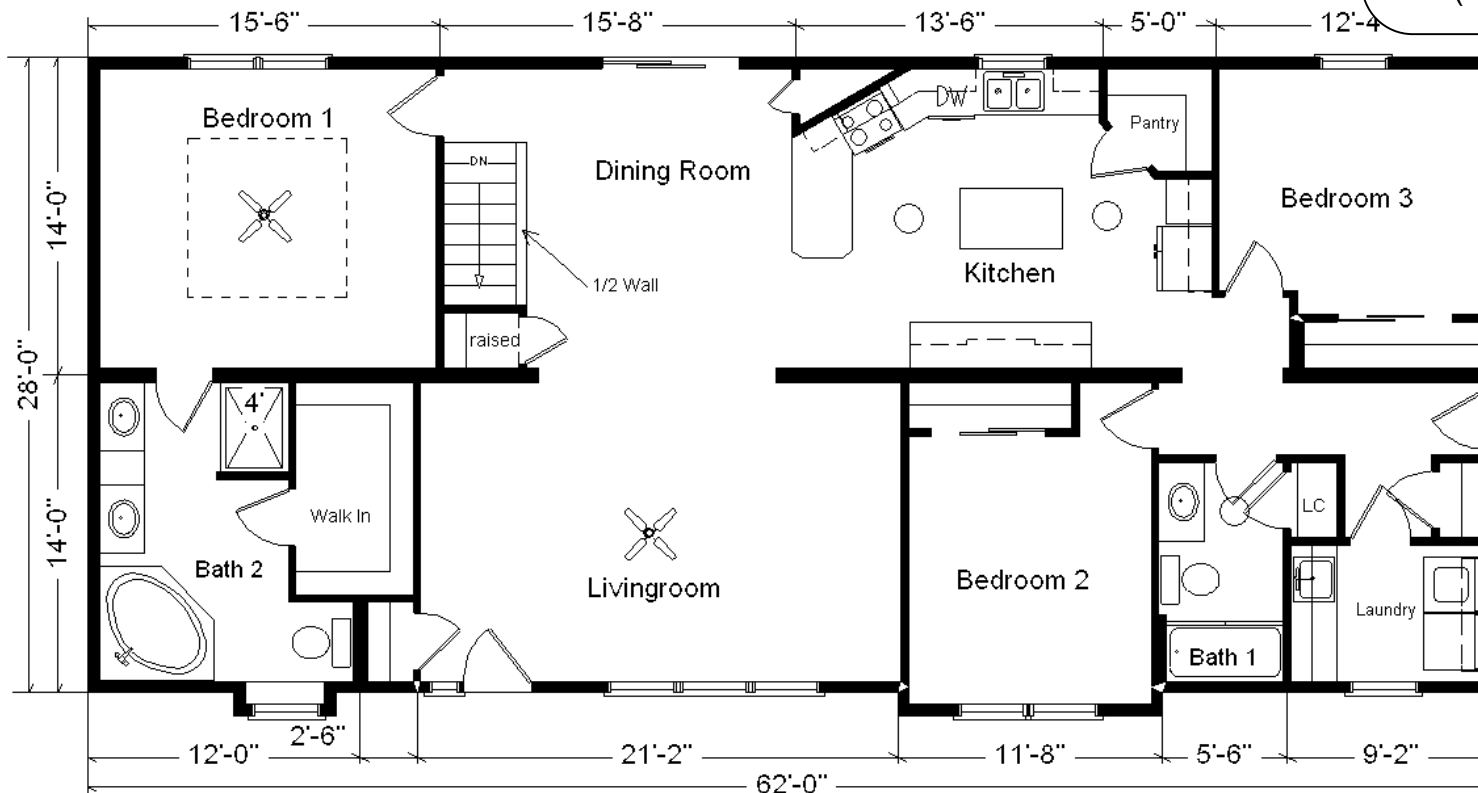

Base Price:	\$160,634.00
6/12 Roof Slope	3,038.00
9' Ceilings	3,438.00
Premium Color Vinyl Siding	1,104.00
Northwoods Siding on Bumpouts	139.00
Window and Door Lineals	1,404.00
2 Medium Gables	2,912.00
Extra Roof Detail	215.00
1' Small Bump-Out Window (Bath #2)	520.00
1' Large Bump-out BR Window	859.00
Upgrade Carpet (E Nice)	1,600.00
Rare Vintage Redwood (Kit/Din/Pantry)	374.00
Vaulted Ceilings (LR, DR, Kitchen)	1,655.00
Recessed Ceiling w/Crown Mould (BR#1)	874.00
Premium Trim Package	3,658.00
Upgrade 3 Panel Oak Doors (x9)	2,295.00
Laundry Area w/Wall Cabinets	750.00
6' of Base Cabinets with SS Laundry Sink	1,372.00
Upgrade Laundry Countertop	90.00
Paddle Fan Light (x2)	398.00
Rubbed Bronze Bath Package	1,165.00
Recessed Medicine Cabinet (x2)	130.00
Extra 3/4 Bath	2,450.00
Elongated Toilet Bowl (x2)	124.00
Kohler Corner Soaker Tub	2,390.00
Double Sink Vanity	725.00
18" Linen Closet Cabinet	1,157.00
Cultured Granite Vanity Tops (both Baths)	699.00
Vanity Base Drawers (x3)	490.00
Shower Door (Bath #2)	525.00
Wentworth Maple PG Cabinets (disc.)	5,768.00
APC Cabinet Option (Kit. only)	1,793.00
8.5' Extra Base Cabinets	3,052.00
6' Extra Wall Cabinets	1,518.00
Kitchen Drawer Base	206.00
Ceramic Tile Backsplash	545.00
Crown Molding Above Kit Cabinets (31')	620.00
15" Deep Wall Cab. w/Glass Doors	484.00
H-Definition Countertops (Kitchen)	495.00
Pull-down Kit. Faucet (K560-BZ)	275.00
Swan Quartz Sink	498.00
WD Dishwasher and Vented-out Microwave	1,268.00
Frosted Pantry Door	869.00
Suntube (x3)	2,235.00
Pella Lifestyle Windows	7,545.00
Window Grilles (x7)	651.00
Pella 6' Patio Door	4,235.00
Transon Windows (x3)	2,604.00
Paint One Side of Exterior Door	214.00
Upgrade Front Door (SS634-FRRP)	1,228.00
Sdelight (SS692-FRRP)	1,725.00

Total w/Options Shown: \$235,012.00

Model #5
28x62 Ranch
1,736 sq. ft.

Design Homes, Inc.

Urbana, IA
(#10592 -6-6)

MODEL FOR SALE!
\$204,460.00

(30,552 Discount!)

Oct. 2023

Prices are Subject to Change